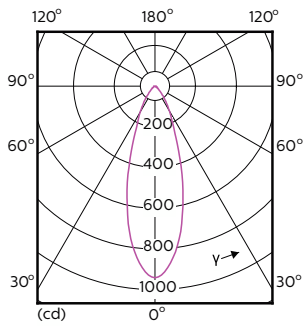

Light Distribution Diagram - MAS LED ExpertColor 5.5-50W GU10 940 36D