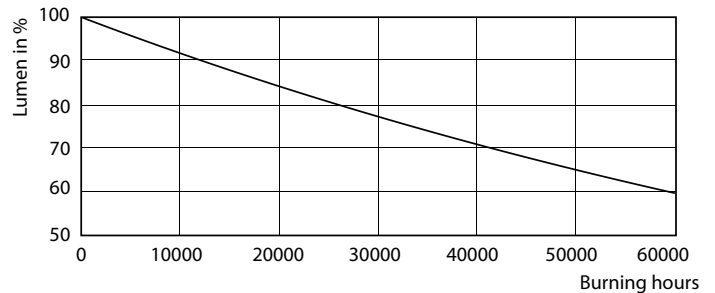

Lumen Maintenance Diagram - MAS LED ExpertColor 5.5-50W GU10 940 36D