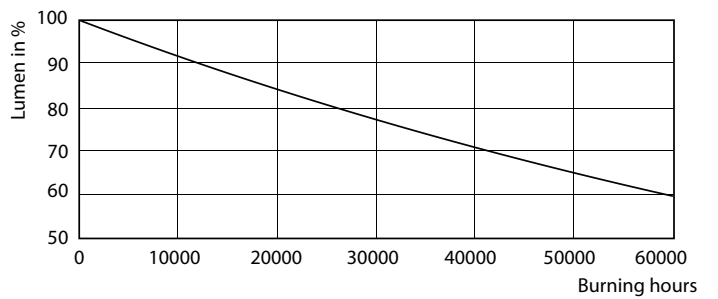

Levensduur

40K LED

Lumen Maintenance Diagram - MAS LED ExpertColor 5.5-50W GU10 930 36D