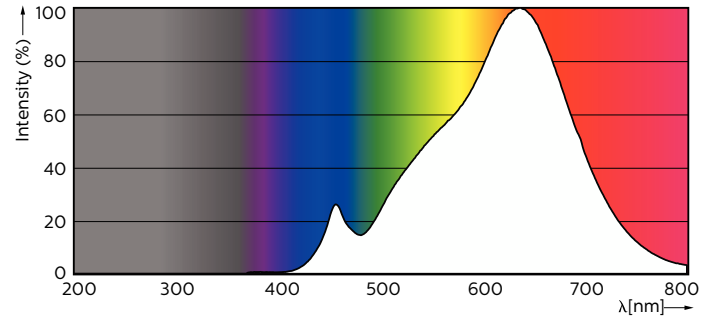

MASTER LEDspot GU10 ExpertColor

Photometrische Daten

Accent Lighting Spots - MAS LED ExpertColor 5.5-50W GU10 927 25D

Spectral Power Distribution Colour - MAS LED ExpertColor 5.5-50W GU10 927 25D

Light Distribution Diagram - MAS LED ExpertColor 5.5-50W GU10 927 25D