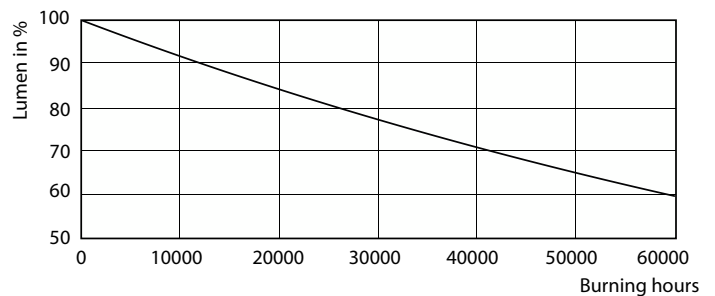

Lumen Maintenance Diagram - MAS LED ExpertColor 5.5-50W GU10 927 25D