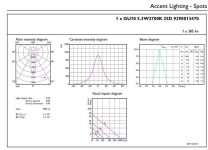

MASTER LEDspot GU10 ExpertColor

Photometrische Daten

Accent Lighting Spots - MAS LED ExpertColor 5.5-50W GU10 927 25D

Spectral Power Distribution Colour - MAS LED ExpertColor 5.5-50W GU10 927 25D

Light Distribution Diagram - MAS LED ExpertColor 5.5-50W GU10 927 25D