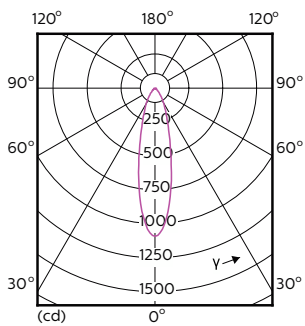

MASTER LEDspot GU10 ExpertColor

Photometrische Daten

Accent Lighting Spots - MAS LED ExpertColor 5.5-50W GU10 927 25D

Spectral Power Distribution Colour - MAS LED ExpertColor 5.5-50W GU10 927 25D

Light Distribution Diagram - MAS LED ExpertColor 5.5-50W GU10 927 25D