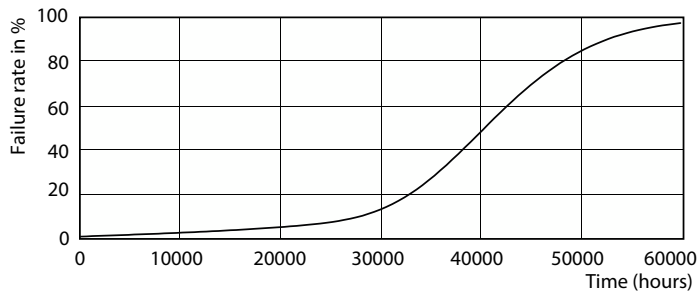

Lebensdauer

40K LED