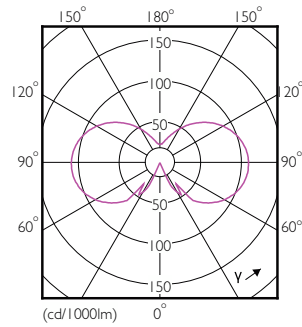

Light Distribution Diagram - CorePro LEDLuster ND 2.2-25W P45 E27 FRG