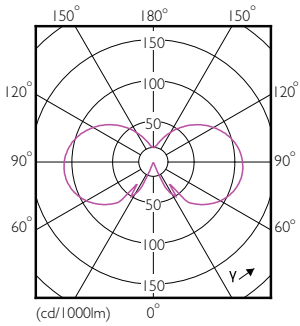

Classic filament LED candles and lusters

Fotometriska data

Light Distribution Diagram - LED classic 40W P45 E14 WW FR ND RFSRT4