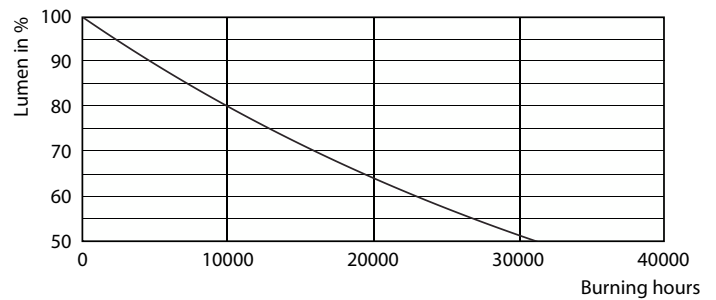

Classic filament LED candles and lusters

Fotometriska data

Light Distribution Diagram - LED classic 40W P45 E14 WW FR ND RFSRT4

Livslängd

Life Expectancy Diagram

Lumen Maintenance Diagram - LED classic 40W P45 E14 WW FR ND RFSRT4