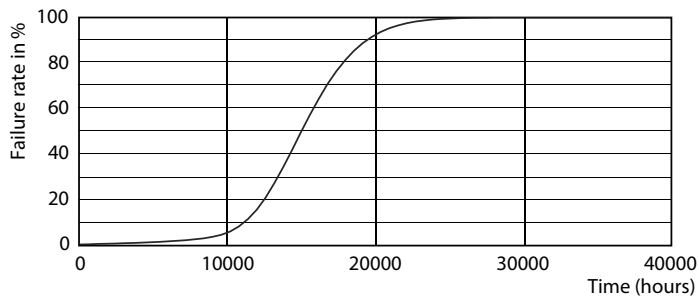

Livslängd

Life Expectancy Diagram