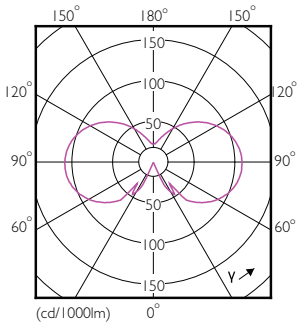

CorePro GLASS LED candles and lusters

Fotometriska data

Light Distribution Diagram - CorePro LEDLuster ND 2.2-25W P45 E14 FRG