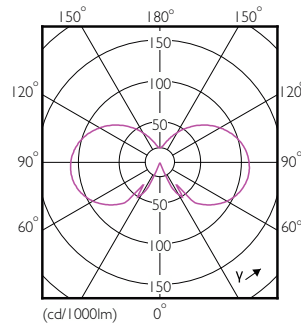

Light Distribution Diagram - CorePro LEDCandleND4.3-40W E14 827B35FRG