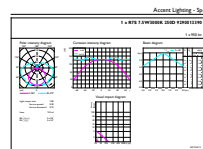

Données photométriques

Spectral Power Distribution Colour - CorePro LEDlinear ND 7.5-60W R7S 78mm830

Accent Lighting Spots - CorePro LEDlinear ND 7.5-60W R7S 78mm830