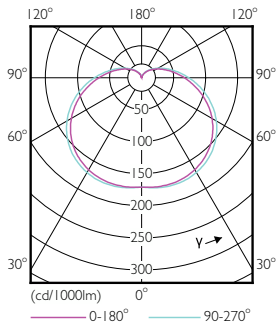

Måttskiss

Product	D	C
LED 25W T25 E14 WW FR ND 1SRT4	25 mm	71 mm

Fotometriska data

Spectral Power Distribution Colour - LED 25W T25 E14 WW FR ND 1SRT4

General uniform lighting - LED 25W T25 E14 WW FR ND 1SRT4

Kronljus-LED

Fotometriska data

Light Distribution Diagram - LED 25W T25 E14 WW FR ND 1SRT4

Livslängd

LED Candle 25W E14 T25 Frosted 827 16D ND

Lumen Maintenance Diagram - LED 25W T25 E14 WW FR ND 1SRT4