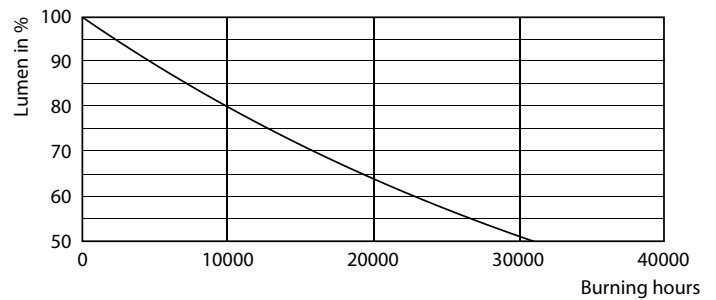

Kronljus-LED

Fotometriska data

Light Distribution Diagram - LED 25W T25 E14 WW FR ND 1SRT4

Livslängd

LED Candle 25W E14 T25 Frosted 827 16D ND

Lumen Maintenance Diagram - LED 25W T25 E14 WW FR ND 1SRT4