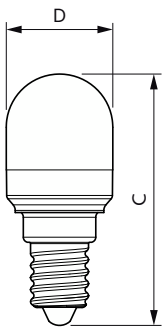

Måttskiss

Product	D	C
LED 15W T25 E14 WW FR ND RF 1SRT6	25 mm	59 mm

Fotometriska data

Light Distribution Diagram – LED 15W T25 E14 WW FR ND RF 1SRT6

General uniform lighting – LED 15W T25 E14 WW FR ND RF 1SRT6