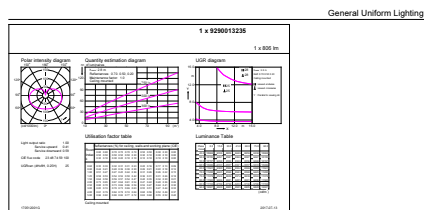

Données photométriques

CalculUX Photometrica 4.5 Philips Lighting B.V. Page 1/1

Light Distribution Diagram - LED classic 60W A60 E27 CW FR ND 1CT/10

General uniform lighting - LED classic 60W A60 E27 CW FR ND 1CT/10