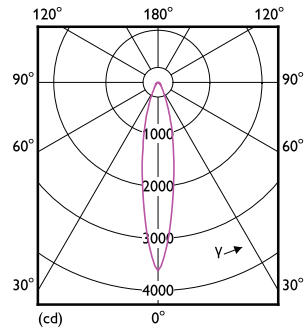

Dimensional drawing

Product	D	C
LEDClassic 10-80WPAR38 827 25D 1CT/3 SRT	122 mm	134 mm

Photometric data

Spectral Power Distribution Colour - LEDClassic 10-80WPAR38 827 25D 1CT/3 SRT

Light Distribution Diagram - LEDClassic 10-80WPAR38 827 25D 1CT/3 SRT