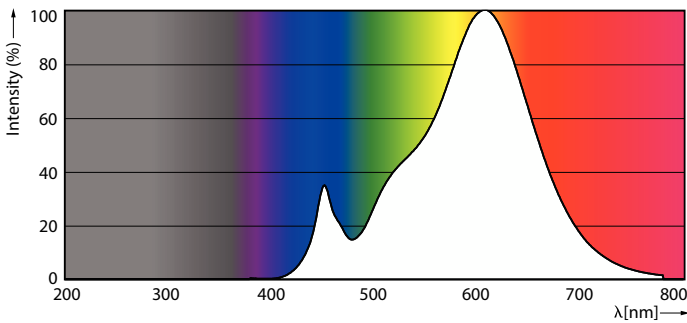

Product data

General Information	
Cap-Base	E27
Nominal lifetime	15,000 hour(s)
Switching Cycle	25,000
Rated Lifetime (Hours)	15,000 hour(s)
Lighting Technology	LED
Light Technical	
Color Code	827 [CCT of 2700K]
Beam Angle (Nom)	25 degree(s)
Luminous Flux	900 lm
Luminous Intensity (Nom)	1,800 cd
Luminous Efficacy (rated) (Nom)	90 lm/W
Color Designation	Warm White (WW)
Correlated Color Temperature (Nom)	2700 K
Color Consistency	<6
Color rendering index (CRI)	80

Product Data

Order product name	LEDClassic 10-80WPAR38 827 25D 1CT/3 SRT
Full product name	LEDClassic 10-80WPAR38 827 25D 1CT/3 SRT
Full product code	871869976797600
Order code	929001322779
Material Nr. (12NC)	929001322779
Numerator - Quantity Per Pack	1
Net Weight (Piece)	0.358 kg
EAN/UPC - Product/Case	8718699767976
Numerator - Packs per outer box	3
EAN/UPC - Case	8718699767983

Dimensional drawing

Product	D	C
LEDClassic 10-80WPAR38 827 25D 1CT/3 SRT	122 mm	134 mm

Photometric data

Spectral Power Distribution Colour - LEDClassic 10-80WPAR38 827 25D 1CT/3 SRT

Light Distribution Diagram - LEDClassic 10-80WPAR38 827 25D 1CT/3 SRT