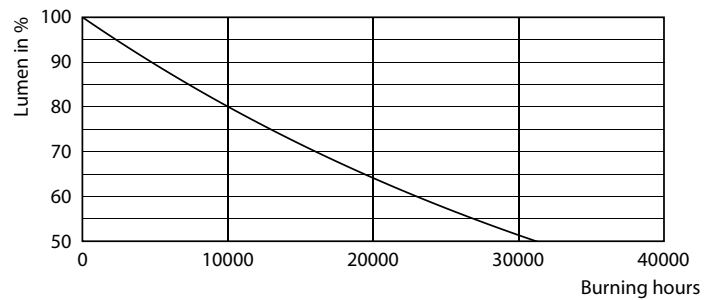

MASTER LEDspot PAR

Photometric data

Accent Lighting Spots - LEDClassic 10-80WPAR38 827 25D 1CT/3 SRT

Lifetime

Life Expectancy Diagram

Lumen Maintenance Diagram - LEDClassic 10-80WPAR38 827 25D 1CT/3 SRT