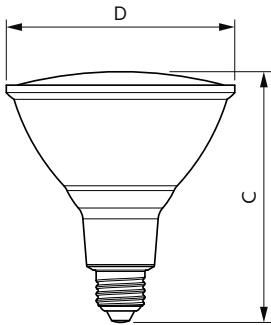

Product Data

Order product name	LEDClassic 10-80WPAR38 827 25D 1CT/3 SRT
Full product name	LEDClassic 10-80WPAR38 827 25D 1CT/3 SRT
Full product code	871869976797600
Order code	929001322779
Material Nr. (12NC)	929001322779
Numerator - Quantity Per Pack	1
Net Weight (Piece)	0.358 kg
EAN/UPC - Product/Case	8718699767976
Numerator - Packs per outer box	3
EAN/UPC - Case	8718699767983

Dimensional drawing

Product	D	C
LEDClassic 10-80WPAR38 827 25D 1CT/3 SRT	122 mm	134 mm

Photometric data

Spectral Power Distribution Colour - LEDClassic 10-80WPAR38 827 25D 1CT/3 SRT

Light Distribution Diagram - LEDClassic 10-80WPAR38 827 25D 1CT/3 SRT