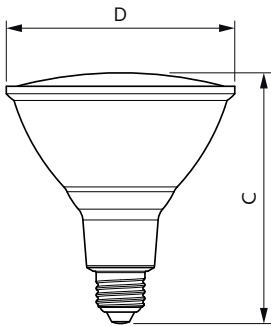

Product Data

Order product name	LEDClassic 10-80WPAR38 827 25D 1CT/3 SRT
--------------------	--

Full product name	LEDClassic 10-80WPAR38 827 25D 1CT/3 SRT
Full product code	871869976797600
Local code description	PAR38LED10-18W
Order code	929001322779
Material Nr. (12NC)	929001322779
Local order code	PAR38LED10-18W
Numerator - Quantity Per Pack	1
Net Weight (Piece)	0.358 kg
EAN/UPC - Product/Case	8718699767976
Numerator - Packs per outer box	3
EAN/UPC - Case	8718699767983

Dimensional drawing

Product	D	C
LEDClassic 10-80WPAR38 827 25D 1CT/3 SRT	122 mm	134 mm

Photometric data

Spectral Power Distribution Colour - LEDClassic 10-80WPAR38 827 25D 1CT/3 SRT

Light Distribution Diagram - LEDClassic 10-80WPAR38 827 25D 1CT/3 SRT