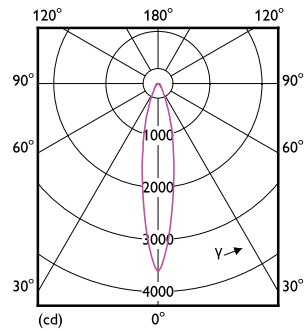

Dimensional drawing

Product	D	C
LEDClassic 10-80WPAR38 827 25D 1CT/3 SRT	122 mm	134 mm

Photometric data

Spectral Power Distribution Colour - LEDClassic 10-80WPAR38 827 25D 1CT/3 SRT

Light Distribution Diagram - LEDClassic 10-80WPAR38 827 25D 1CT/3 SRT