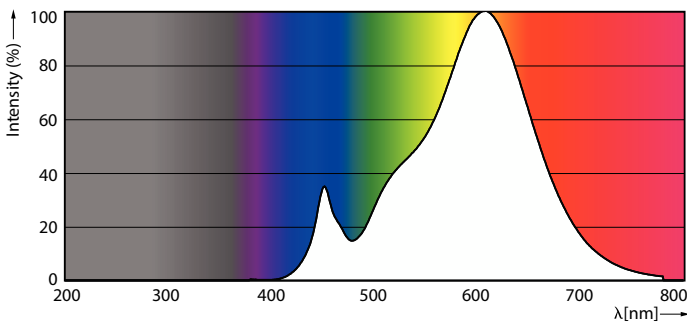

Product data

General Information	
Cap-Base	E27
Nominal lifetime	15,000 h
Switching Cycle	25,000
Rated Lifetime (Hours)	15,000 h
Lighting Technology	LED
Light Technical	
Color Code	827 [CCT of 2700K]
Beam Angle (Nom)	25 degree(s)
Luminous Flux	900 lm
Luminous Intensity (Nom)	1,800 cd
Color Designation	Warm White (WW)
Luminous Efficacy (rated) (Nom)	90 lm/W
Correlated Color Temperature (Nom)	2700 K
Color Consistency	<6
Color rendering index (CRI)	80

Product Data

Order product name	LEDClassic 10-80WPAR38 827 25D 1CT/3 SRT
--------------------	--

Full product name	LEDClassic 10-80WPAR38 827 25D 1CT/3 SRT
Full product code	871869976797600
Local code description	PAR38LED10-18W
Order code	929001322779
Material Nr. (12NC)	929001322779
Local order code	PAR38LED10-18W
Numerator - Quantity Per Pack	1
Net Weight (Piece)	0.358 kg
EAN/UPC - Product/Case	8718699767976
Numerator - Packs per outer box	3
EAN/UPC - Case	8718699767983

Dimensional drawing

Product	D	C
LEDClassic 10-80WPAR38 827 25D 1CT/3 SRT	122 mm	134 mm

Photometric data

Spectral Power Distribution Colour - LEDClassic 10-80WPAR38 827 25D 1CT/3 SRT

Light Distribution Diagram - LEDClassic 10-80WPAR38 827 25D 1CT/3 SRT