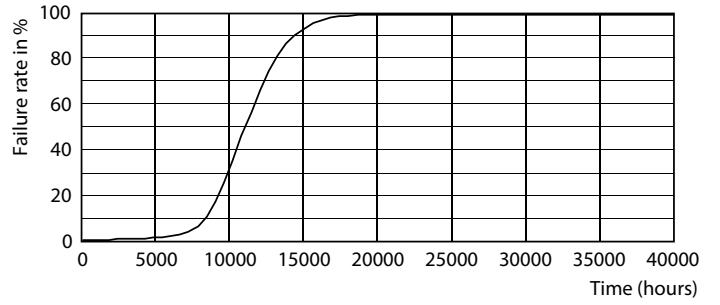

Photometric data

Accent Lighting Spots - 13.5PAR38/PER/RED/G/E26/ND/ULW 3/1PF

Light Distribution Diagram - 13.5PAR38/PER/RED/G/E26/ND/ULW 3/1PF

Party Spot

Lifetime

Lumen Maintenance Diagram - 13.5PAR38/PER/RED/G/E26/ND/ULW 3/1PF

Life Expectancy Diagram