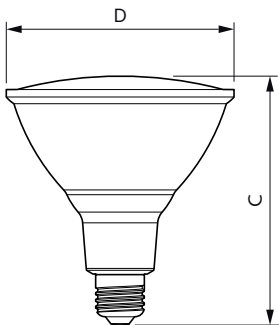

Party Spot

Application Conditions

can it be used in closed luminaires Yes

Product Data

Order product name	13.5PAR38/PER/RED/G/E26/ND/ULW 3/1PF
Full product name	13.5PAR38/PER/RED/G/E26/ND/ULW 3/1PF
Order code	568295
Material Nr. (12NC)	929001306863

Numerator - Quantity Per Pack	1
Net Weight (Piece)	0.772 lb
EAN/UPC - Product/Case	046677568290
Numerator - Packs per outer box	3
EAN/UPC - Case	50046677568295

Dimensional drawing

Product	D	C
13.5PAR38/PER/RED/G/E26/ND/ULW 3/1PF	4-13/16 inch	5-1/4 inch