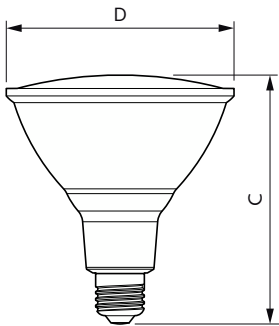

Party Spot

Application Conditions

can it be used in closed luminaires Yes

Product Data

Order product name	13.5PAR38/PER/GREEN/G/E26/ND/ULW 3/1PF
Full product name	13.5PAR38/PER/GREEN/G/E26/ND/ULW 3/1PF
Order code	568287

Material Nr. (12NC)	929001306763
Numerator - Quantity Per Pack	1
Net Weight (Piece)	0.772 lb
EAN/UPC - Product/Case	046677568283
Numerator - Packs per outer box	3
EAN/UPC - Case	50046677568288

Dimensional drawing

Product	D	C
13.5PAR38/PER/GREEN/G/E26/ND/ULW 3/1PF	4-13/16 inch	5-1/4 inch

Photometric data

Light Distribution Diagram - 13.5PAR38/PER/GREEN/G/E26/ND/ULW 3/1PF

Accent Lighting Spots - 13.5PAR38/PER/GREEN/G/E26/ND/ULW 3/1PF