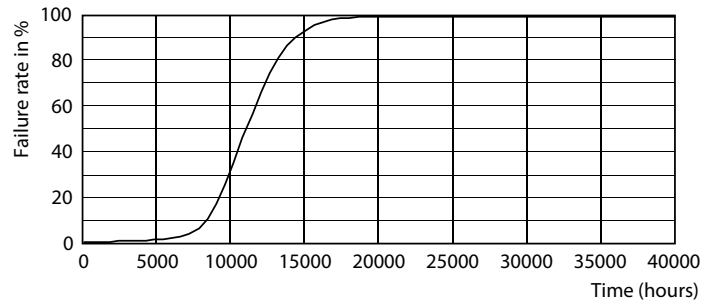

Product data

General Information	
Cap-Base	E26 [Single Contact Medium Screw]
Nominal lifetime	10,950 hour(s)
Switching Cycle	10,000
Rated Lifetime (Hours)	10,950 hour(s)
Lighting Technology	LED
Light Technical	
Color Code	Green
Color Designation	Green
Color Consistency	<6
Color rendering index (CRI)	-
LLMF At End Of Nominal Lifetime (Nom)	70 %
Operating and Electrical	
Line Frequency	60 Hz
Input Frequency	60 Hz
Power Consumption	13.5 W
Lamp Current (Nom)	165 mA
Starting Time (Nom)	0.5 s
Warm-up time to 60% light	0.5 s
Power Factor (Fraction)	0.5
Voltage (Nom)	120 V

Product	D	C
13.5PAR38/PER/GREEN/G/E26/ND/ULW 3/1PF	4-13/16 inch	5-1/4 inch

Photometric data

Light Distribution Diagram - 13.5PAR38/PER/GREEN/G/E26/ND/ULW 3/1PF

Accent Lighting Spots - 13.5PAR38/PER/GREEN/G/E26/ND/ULW 3/1PF

Party Spot

Lifetime

Lumen Maintenance Diagram - 13.5PAR38/PER/GREEN/G/E26/ND/ULW
3/IPF

Life Expectancy Diagram