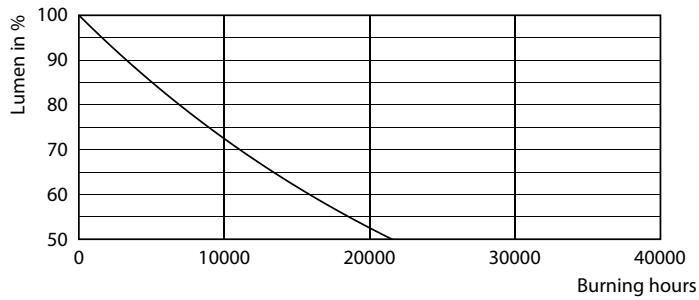

Product data

General Information	
Cap-Base	E26 [Single Contact Medium Screw]
Nominal lifetime	10,950 hour(s)
Switching Cycle	10,000
Rated Lifetime (Hours)	10,950 hour(s)
Lighting Technology	LED
Light Technical	
Color Code	Green
Color Designation	Green
Color Consistency	<6
Color rendering index (CRI)	-
LLMF At End Of Nominal Lifetime (Nom)	70 %
Operating and Electrical	
Line Frequency	60 Hz
Input Frequency	60 Hz
Power Consumption	13.5 W
Lamp Current (Nom)	165 mA
Starting Time (Nom)	0.5 s
Warm-up time to 60% light	0.5 s
Power Factor (Fraction)	0.5
Voltage (Nom)	120 V

Product	D	C
13.5PAR38/PER/GREEN/G/E26/ND/ULW 3/1PF	4-13/16 inch	5-1/4 inch

Photometric data

Light Distribution Diagram - 13.5PAR38/PER/GREEN/G/E26/ND/ULW 3/1PF

Accent Lighting Spots - 13.5PAR38/PER/GREEN/G/E26/ND/ULW 3/1PF

Party Spot

Lifetime

Lumen Maintenance Diagram - 13.5PAR38/PER/GREEN/G/E26/ND/ULW
3/IPF

Life Expectancy Diagram