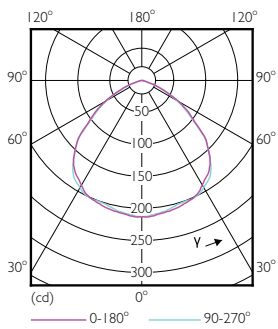

Product data

General Information	
Cap-Base	E26 [Single Contact Medium Screw]
Nominal lifetime	10,950 hour(s)
Switching Cycle	10,000
Rated Lifetime (Hours)	10,950 hour(s)
Lighting Technology	LED
Light Technical	
Color Code	Green
Color Designation	Green
Color Consistency	<6
Color rendering index (CRI)	-
LLMF At End Of Nominal Lifetime (Nom)	70 %
Operating and Electrical	
Line Frequency	60 Hz
Input Frequency	60 Hz
Power Consumption	13.5 W
Lamp Current (Nom)	165 mA
Starting Time (Nom)	0.5 s
Warm-up time to 60% light	0.5 s
Power Factor (Fraction)	0.5
Voltage (Nom)	120 V

Product	D	C
13.5PAR38/PER/GREEN/G/E26/ND/ULW 3/1PF	4-13/16 inch	5-1/4 inch

Photometric data

Light Distribution Diagram - 13.5PAR38/PER/GREEN/G/E26/ND/ULW 3/1PF

Accent Lighting Spots - 13.5PAR38/PER/GREEN/G/E26/ND/ULW 3/1PF