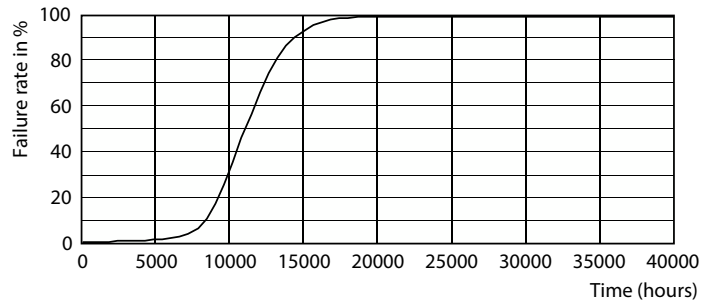

Product data

General Information	
Cap-Base	E26 [Single Contact Medium Screw]
Nominal lifetime	10,950 hour(s)
Switching Cycle	10,000
Rated Lifetime (Hours)	10,950 hour(s)
Lighting Technology	LED
Light Technical	
Color Code	Yellow
Color Designation	Yellow
Color Consistency	<6
Color rendering index (CRI)	-
LLMF At End Of Nominal Lifetime (Nom)	70 %
Operating and Electrical	
Line Frequency	60 Hz
Input Frequency	60 Hz
Power Consumption	13.5 W
Lamp Current (Nom)	165 mA
Starting Time (Nom)	0.5 s
Warm-up time to 60% light	0.5 s
Power Factor (Fraction)	0.5
Voltage (Nom)	120 V

Product	D	C
13.5PAR38/PER/YELLOW/G/E26/ND/ULW 3/1PF	4-13/16 inch	5-1/4 inch

Photometric data

Light Distribution Diagram - 13.5PAR38/PER/YELLOW/G/E26/ND/ULW 3/1PF

Accent Lighting Spots - 13.5PAR38/PER/YELLOW/G/E26/ND/ULW 3/1PF

Party Spot

Lifetime

Lumen Maintenance Diagram - 13.5PAR38/PER/YELLOW/G/E26/ND/ULW
3/IPF

Life Expectancy Diagram