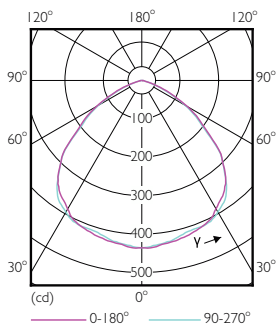

Product	D	C
13.5PAR38/PER/YELLOW/G/E26/ND/ULW 3/1PF	4-13/16 inch	5-1/4 inch

Photometric data

Light Distribution Diagram - 13.5PAR38/PER/YELLOW/G/E26/ND/ULW 3/1PF

Accent Lighting Spots - 13.5PAR38/PER/YELLOW/G/E26/ND/ULW 3/1PF