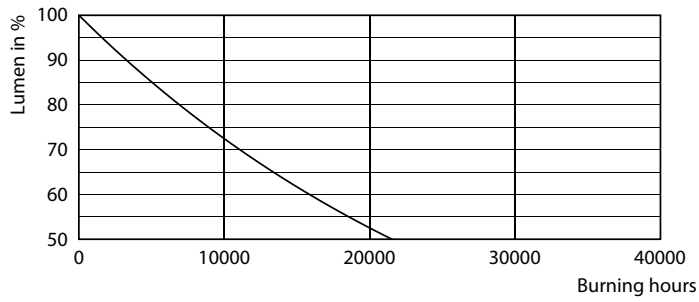

Product data

General Information	
Cap-Base	E26 [Single Contact Medium Screw]
Nominal lifetime	10,950 hour(s)
Switching Cycle	10,000
Rated Lifetime (Hours)	10,950 hour(s)
Lighting Technology	LED
Light Technical	
Color Code	Yellow
Color Designation	Yellow
Color Consistency	<6
Color rendering index (CRI)	-
LLMF At End Of Nominal Lifetime (Nom)	70 %
Operating and Electrical	
Line Frequency	60 Hz
Input Frequency	60 Hz
Power Consumption	13.5 W
Lamp Current (Nom)	165 mA
Starting Time (Nom)	0.5 s
Warm-up time to 60% light	0.5 s
Power Factor (Fraction)	0.5
Voltage (Nom)	120 V

Product	D	C
13.5PAR38/PER/YELLOW/G/E26/ND/ULW 3/1PF	4-13/16 inch	5-1/4 inch

Photometric data

Light Distribution Diagram - 13.5PAR38/PER/YELLOW/G/E26/ND/ULW 3/1PF

Accent Lighting Spots - 13.5PAR38/PER/YELLOW/G/E26/ND/ULW 3/1PF

Party Spot

Lifetime

Lumen Maintenance Diagram - 13.5PAR38/PER/YELLOW/G/E26/ND/ULW
3/IPF

Life Expectancy Diagram