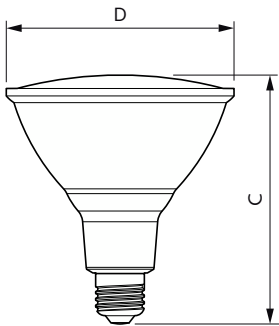

Party Spot

Application Conditions	
can it be used in closed luminaires	Yes

Product Data	
Order product name	13.5PAR38/PER/YELLOW/G/E26/ND/ULW 3/1PF
Full product name	13.5PAR38/PER/YELLOW/G/E26/ND/ULW 3/1PF
Order code	568279

Material Nr. (12NC)	929001306633
Numerator - Quantity Per Pack	1
Net Weight (Piece)	0.772 lb
EAN/UPC - Product/Case	046677568276
Numerator - Packs per outer box	3
EAN/UPC - Case	50046677568271

Dimensional drawing

Product	D	C
13.5PAR38/PER/YELLOW/G/E26/ND/ULW 3/1PF	4-13/16 inch	5-1/4 inch