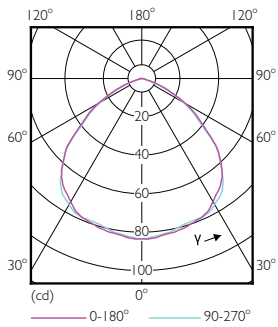

Photometric data

Light Distribution Diagram - 13.5PAR38/PER/BLUE/G/E26/ND/ULW 3/1PF