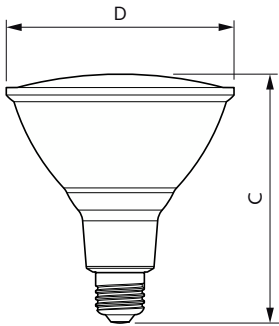

Party Spot

Application Conditions

can it be used in closed luminaires Yes

Product Data

Order product name	13.5PAR38/PER/BLUE/G/E26/ND/ULW 3/1PF
Full product name	13.5PAR38/PER/BLUE/G/E26/ND/ULW 3/1PF
Order code	568261
Material Nr. (12NC)	929001306533

Numerator - Quantity Per Pack	1
Net Weight (Piece)	0.772 lb
EAN/UPC - Product/Case	046677568269
Numerator - Packs per outer box	3
EAN/UPC - Case	50046677568264

Dimensional drawing

Product	D	C
13.5PAR38/PER/BLUE/G/E26/ND/ULW 3/1PF	4-13/16 inch	5-1/4 inch