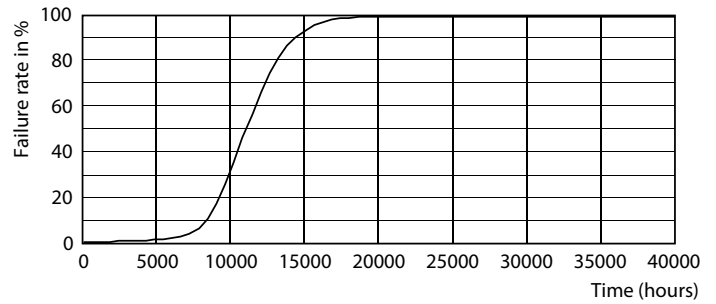

Product data

General Information	
Cap-Base	E26 [Single Contact Medium Screw]
Nominal lifetime	10,950 hour(s)
Switching Cycle	10,000
Rated Lifetime (Hours)	10,950 hour(s)
Lighting Technology	LED
Light Technical	
Color Code	Blue
Color Designation	Blue
Color Consistency	<6
Color rendering index (CRI)	-
LLMF At End Of Nominal Lifetime (Nom)	70 %
Operating and Electrical	
Line Frequency	60 Hz
Input Frequency	60 Hz
Power Consumption	13.5 W
Lamp Current (Nom)	165 mA
Starting Time (Nom)	0.5 s
Warm-up time to 60% light	0.5 s
Power Factor (Fraction)	0.5
Voltage (Nom)	120 V

Photometric data

Light Distribution Diagram - 13.5PAR38/PER/BLUE/G/E26/ND/ULW 3/1PF

Accent Lighting Spots - 13.5PAR38/PER/BLUE/G/E26/ND/ULW 3/1PF

Party Spot

Lifetime

Lumen Maintenance Diagram - 13.5PAR38/PER/BLUE/G/E26/ND/ULW
3/IPF

Life Expectancy Diagram