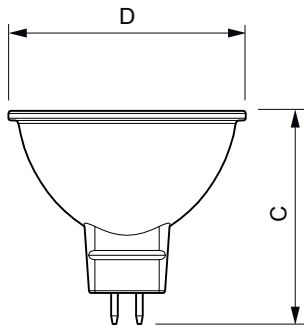

Order code	929001280498
Material Nr. (12NC)	929001280498
Numerator - Quantity Per Pack	6
Net Weight (Piece)	0.040 kg
EAN/UPC - Product/Case	8718696819173
Numerator - Packs per outer box	4
EAN/UPC - Case	8718696819180

Dimensional drawing

Product	D	C
LEDClassic 5-50W MR16 830 60D 6pack	50.5 mm	45.5 mm

Photometric data

Light Distribution Diagram - LEDClassic 5-50W MR16 830 60D 6pack

Spectral Power Distribution Colour - LEDClassic 5-50W MR16 830 60D 6pack