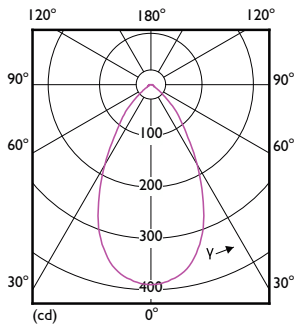

Product data

General Information		Power Consumption	
Cap-Base	GU5.3	Power Consumption	5 W
Nominal lifetime	15,000 hour(s)	Lamp Current (Nom)	580 mA
Switching Cycle	50,000	Wattage Equivalent	50 W
Rated Lifetime (Hours)	15,000 hour(s)	Starting Time (Nom)	0.5 s
Lighting Technology	LED	Warm-up time to 60% light	0.5 s
		Power Factor (Fraction)	0.6
		Voltage (Nom)	ac electronic 12 V
Light Technical		Temperature	
Color Code	830 [CCT of 3000K]	Ambient temperature range	-20 to +40 °C
Beam Angle (Nom)	60 degree(s)	T-Case Maximum (Nom)	65 °C
Luminous Flux	390 lm		
Luminous Intensity (Nom)	400 cd	Controls and Dimming	
Luminous Efficacy (rated) (Nom)	78 lm/W	Dimmable	No
Color Designation	White (WH)		
Correlated Color Temperature (Nom)	3000 K	Mechanical and Housing	
Color Consistency	<6	Bulb Finish	Clear
Color rendering index (CRI)	80	Bulb Material	Glass
LLMF At End Of Nominal Lifetime (Nom)	70 %	Bulb Shape	MR16
Operating and Electrical		Approval and Application	
Line Frequency	- Hz	Suitable For Accent Lighting	Yes
Input Frequency	- Hz		

Dimensional drawing

Product	D	C
LEDClassic 5-50W MR16 830 60D 6pack	50.5 mm	45.5 mm

Photometric data

Light Distribution Diagram - LEDClassic 5-50W MR16 830 60D 6pack

Spectral Power Distribution Colour - LEDClassic 5-50W MR16 830 60D 6pack