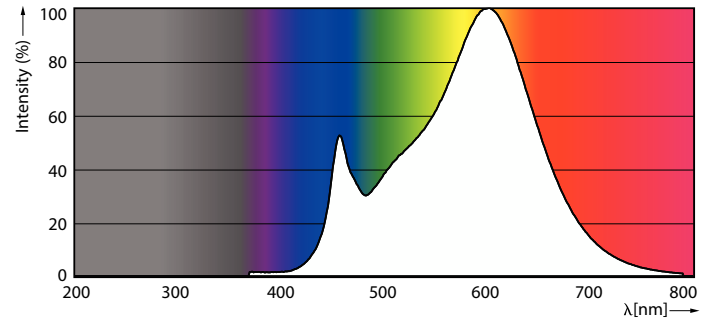

Product data

General Information		Power Consumption	
Cap-Base	GU5.3	Power Consumption	5 W
Nominal lifetime	15,000 hour(s)	Lamp Current (Nom)	580 mA
Switching Cycle	50,000	Wattage Equivalent	50 W
Rated Lifetime (Hours)	15,000 hour(s)	Starting Time (Nom)	0.5 s
Lighting Technology	LED	Warm-up time to 60% light	0.5 s
		Power Factor (Fraction)	0.6
		Voltage (Nom)	ac electronic 12 V
Light Technical		Temperature	
Color Code	830 [CCT of 3000K]	Ambient temperature range	-20 to +40 °C
Beam Angle (Nom)	60 degree(s)	T-Case Maximum (Nom)	65 °C
Luminous Flux	390 lm		
Luminous Intensity (Nom)	400 cd	Controls and Dimming	
Luminous Efficacy (rated) (Nom)	78 lm/W	Dimmable	No
Color Designation	White (WH)		
Correlated Color Temperature (Nom)	3000 K	Mechanical and Housing	
Color Consistency	<6	Bulb Finish	Clear
Color rendering index (CRI)	80	Bulb Material	Glass
LLMF At End Of Nominal Lifetime (Nom)	70 %	Bulb Shape	MR16
Operating and Electrical		Approval and Application	
Line Frequency	- Hz	Suitable For Accent Lighting	Yes
Input Frequency	- Hz		

Dimensional drawing

Product	D	C
LEDClassic 5-50W MR16 830 60D 6pack	50.5 mm	45.5 mm

Photometric data

Light Distribution Diagram - LEDClassic 5-50W MR16 830 60D 6pack

Spectral Power Distribution Colour - LEDClassic 5-50W MR16 830 60D 6pack