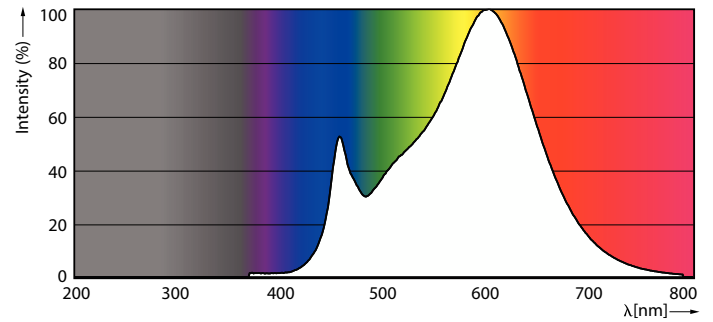

### Product data

General Information		Power Consumption	
Cap-Base	GU5.3	Power Consumption	5 W
Nominal lifetime	15,000 h	Lamp Current (Nom)	580 mA
Switching Cycle	50,000	Wattage Equivalent	50 W
Rated Lifetime (Hours)	15,000 h	Starting Time (Nom)	0.5 s
Lighting Technology	LED	Warm-up time to 60% light	0.5 s
		Power Factor (Fraction)	0.6
		Voltage (Nom)	ac electronic 12 V
Light Technical		Temperature	
Color Code	830 [CCT of 3000K]	Ambient temperature range	-20 to +40 °C
Beam Angle (Nom)	60 degree(s)	T-Case Maximum (Nom)	65 °C
Luminous Flux	390 lm		
Luminous Intensity (Nom)	400 cd	Controls and Dimming	
Color Designation	White (WH)	Dimmable	No
Luminous Efficacy (rated) (Nom)	78 lm/W		
Correlated Color Temperature (Nom)	3000 K	Mechanical and Housing	
Color Consistency	<6	Bulb Finish	Clear
Color rendering index (CRI)	80	Bulb Material	Glass
LLMF At End Of Nominal Lifetime (Nom)	70 %	Bulb Shape	MR16
Operating and Electrical		Approval and Application	
Line Frequency	- Hz	Suitable For Accent Lighting	Yes
Input Frequency	- Hz		

## Photometric data

Light Distribution Diagram - LEDClassic 5-50W MR16 830 60D 6pack

Spectral Power Distribution Colour - LEDClassic 5-50W MR16 830 60D 6pack