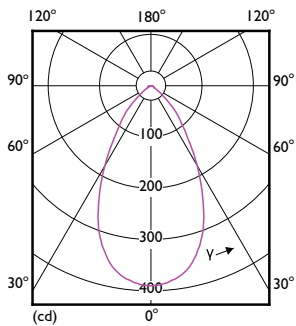

Photometric data

Light Distribution Diagram - LEDClassic 5-50W MR16 830 60D 6pack