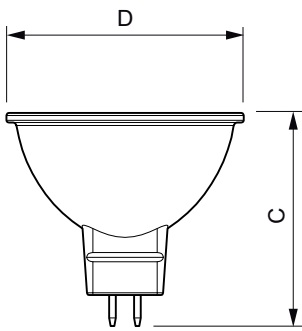

## Dimensional drawing

Product	D	C
LEDClassic 5-50W MR16 830 60D 6pack	50.5 mm	45.5 mm