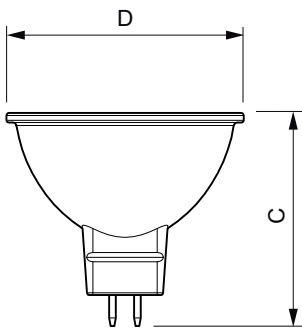

Dimensional drawing

Product	D	C
LEDClassic 5-50W MR16 830 60D 2pack	50.5 mm	45.5 mm

Photometric data

Light Distribution Diagram - LEDClassic 5-50W MR16 830 60D 2pack

Spectral Power Distribution Colour - LEDClassic 5-50W MR16 830 60D 2pack