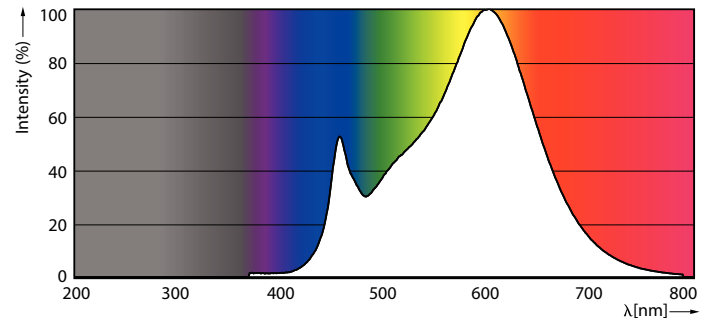

Product data

General Information	
Cap-Base	GU5.3
Nominal lifetime	15,000 h
Switching Cycle	50,000
Rated Lifetime (Hours)	15,000 h
Lighting Technology	LED
Light Technical	
Color Code	830 [CCT of 3000K]
Beam Angle (Nom)	60 degree(s)
Luminous Flux	390 lm
Luminous Intensity (Nom)	400 cd
Color Designation	White (WH)
Luminous Efficacy (rated) (Nom)	78 lm/W
Correlated Color Temperature (Nom)	3000 K
Color Consistency	<6
Color rendering index (CRI)	80
LLMF At End Of Nominal Lifetime (Nom)	70 %
Operating and Electrical	
Line Frequency	- Hz
Input Frequency	- Hz

Dimensional drawing

Product	D	C
LEDClassic 5-50W MR16 830 60D 2pack	50.5 mm	45.5 mm

Photometric data

Light Distribution Diagram - LEDClassic 5-50W MR16 830 60D 2pack

Spectral Power Distribution Colour - LEDClassic 5-50W MR16 830 60D 2pack