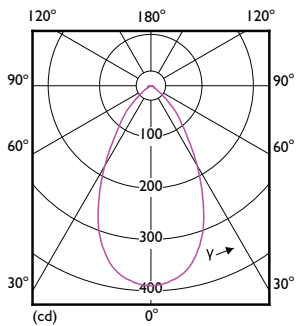

Power Consumption	5 W
Lamp Current (Nom)	580 mA
Wattage Equivalent	50 W
Starting Time (Nom)	0.5 s
Warm-up time to 60% light	0.5 s
Power Factor (Fraction)	0.6
Voltage (Nom)	ac electronic 12 V
Temperature	
Ambient temperature range	-20 to +40 °C
T-Case Maximum (Nom)	65 °C
Controls and Dimming	
Dimmable	No
Mechanical and Housing	
Bulb Finish	Clear
Bulb Material	Glass
Bulb Shape	MR16
Approval and Application	
Suitable For Accent Lighting	Yes

Dimensional drawing

Product	D	C
LEDClassic 5-50W MR16 830 60D 2pack	50.5 mm	45.5 mm

Photometric data

Light Distribution Diagram - LEDClassic 5-50W MR16 830 60D 2pack

Spectral Power Distribution Colour - LEDClassic 5-50W MR16 830 60D 2pack