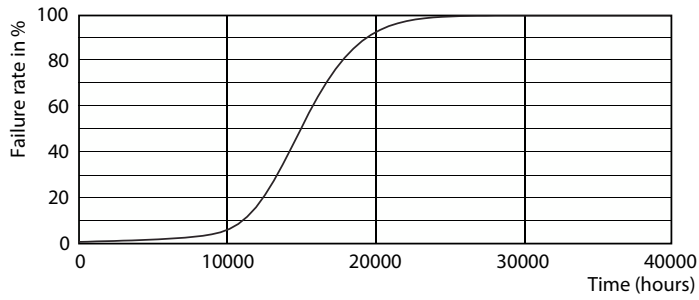

Classic LED Lamps

Okres eksploatacji

Life Expectancy Diagram

Lumen Maintenance Diagram - LED classic 60W A60 E27 WW FR ND 1CT/10