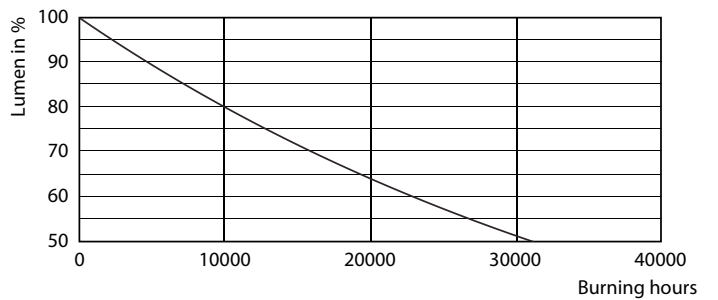

Lumen Maintenance Diagram - CorePro LEDBulbND 7-60W E27 A60 827FR G