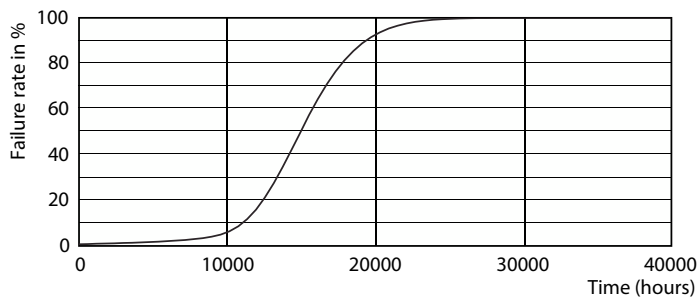

Lebensdauer

Life Expectancy Diagram