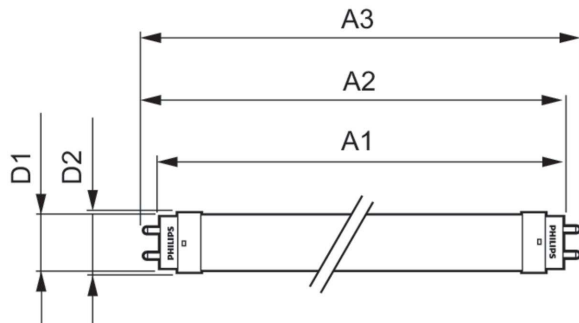

Product data

General Information	
Cap-Base	G13 [Medium Bi-Pin Fluorescent]
Nominal lifetime	15,000 hour(s)
Switching Cycle	50,000
Lighting Technology	LED
Light Technical	
Color Code	765 [CCT of 6500K]
Beam Angle (Nom)	240 degree(s)
Luminous Flux	800 lm
Luminous Efficacy (rated) (Nom)	100.00 lm/W
Color Designation	Cool Daylight
Correlated Color Temperature (Nom)	6500 K
Color Consistency	<7
Color rendering index (CRI)	70
LLMF At End Of Nominal Lifetime (Nom)	70 %
Operating and Electrical	
Line Frequency	50 to 60 Hz
Input Frequency	50 to 60 Hz
Power Consumption	8 W
Starting Time (Nom)	0.5 s
Warm-up time to 60% light	0.5 s

Power Factor (Fraction)	0.5
Voltage (Nom)	220-240 V
Ballast Compatibility	EM
Temperature	
Ambient temperature range	-20 °C to 45 °C
T-Case Maximum (Nom)	60 °C
Controls and Dimming	
Dimmable	No
Mechanical and Housing	
Bulb Finish	Frosted
Bulb Material	Glass
Product Length	600 mm
Bulb Shape	T8
Approval and Application	
Energy Saving Product	Yes
Suitable For Accent Lighting	No
Approval Marks	RoHS compliance KEMA Keur certificate
Energy Consumption kWh/1000 h	8 kWh
EU RoHS compliant	Yes

Product	D1	D2	A1	A2	A3	C	D
LEDtube 600mm	25.68	28 mm	588.5	595.5	602.5	602.5	27.8
8W 765 T8 AP I G	mm		mm	mm	mm	mm	mm

Photometric data

General uniform lighting - LEDtube 600mm 8W 765 T8 AP I G

Light Distribution Diagram - LEDtube 600mm 8W 765 T8 AP I G