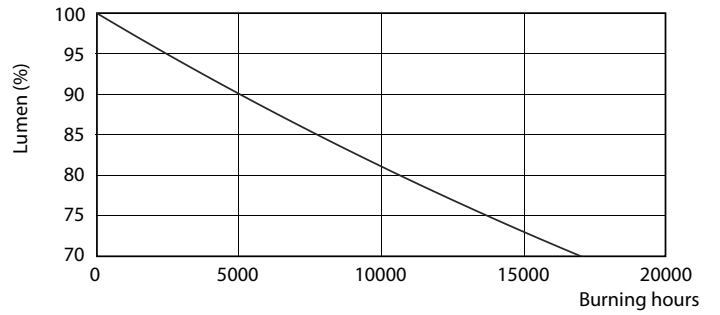

Product data

General Information	
Cap-Base	G13 [Medium Bi-Pin Fluorescent]
Nominal lifetime	15,000 hour(s)
Switching Cycle	50,000
Lighting Technology	LED
Light Technical	
Color Code	765 [CCT of 6500K]
Beam Angle (Nom)	240 degree(s)
Luminous Flux	800 lm
Luminous Efficacy (rated) (Nom)	100.00 lm/W
Color Designation	Cool Daylight
Correlated Color Temperature (Nom)	6500 K
Color Consistency	<7
Color rendering index (CRI)	70
LLMF At End Of Nominal Lifetime (Nom)	70 %
Operating and Electrical	
Line Frequency	50 to 60 Hz
Input Frequency	50 to 60 Hz
Power Consumption	8 W
Starting Time (Nom)	0.5 s
Warm-up time to 60% light	0.5 s

Spectral Power Distribution Colour - LEDtube 600mm 8W 765 T8 AP I G

Essential LEDtube

Lifetime

LEDtube 16W G13 740 T8 AP I G

LEDtube 16W G13 740 T8 AP I G

LEDtube 16W G13 740 T8 AP I G

Lumen Maintenance Diagram - LEDtube 600mm 8W 765 T8 AP I G