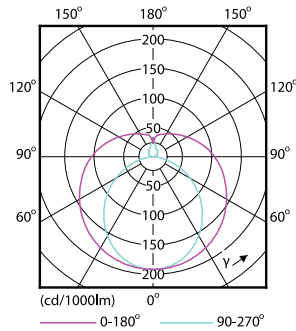

Product data

General Information	
Cap-Base	G13 [Medium Bi-Pin Fluorescent]
Nominal lifetime	15,000 hour(s)
Switching Cycle	50,000
Lighting Technology	LED
Light Technical	
Color Code	765 [CCT of 6500K]
Beam Angle (Nom)	240 degree(s)
Luminous Flux	800 lm
Luminous Efficacy (rated) (Nom)	100.00 lm/W
Color Designation	Cool Daylight
Correlated Color Temperature (Nom)	6500 K
Color Consistency	<7
Color rendering index (CRI)	70
LLMF At End Of Nominal Lifetime (Nom)	70 %
Operating and Electrical	
Line Frequency	50 to 60 Hz
Input Frequency	50 to 60 Hz
Power Consumption	8 W
Starting Time (Nom)	0.5 s
Warm-up time to 60% light	0.5 s

Product	D1	D2	A1	A2	A3	C	D
LEDtube 600mm	25.68	28 mm	588.5	595.5	602.5	602.5	27.8
8W 765 T8 AP I G	mm		mm	mm	mm	mm	mm

Photometric data

General uniform lighting - LEDtube 600mm 8W 765 T8 AP I G

Light Distribution Diagram - LEDtube 600mm 8W 765 T8 AP I G