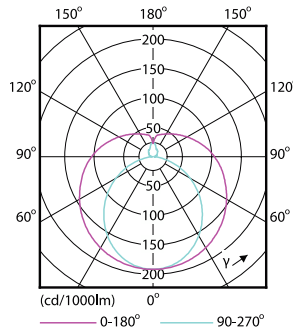

Product data

General Information	
Cap-Base	G13 [Medium Bi-Pin Fluorescent]
Nominal lifetime	15000 hour(s)
Switching Cycle	50000
Lighting Technology	LED
Light Technical	
Color Code	765 [CCT of 6500K]
Beam Angle (Nom)	240 degree(s)
Luminous Flux	800 lm
Luminous Efficacy (rated) (Nom)	100.00 lm/W
Color Designation	Cool Daylight
Correlated Color Temperature (Nom)	6500 K
Color Consistency	<7
Color rendering index (CRI)	70
LLMF At End Of Nominal Lifetime (Nom)	70 %
Operating and Electrical	
Line Frequency	50 to 60 Hz
Input Frequency	50 to 60 Hz
Power Consumption	8 W
Starting Time (Nom)	0.5 s
Warm-up time to 60% light	0.5 s

Product	D1	D2	A1	A2	A3	C	D
LEDtube 600mm	25.68	28 mm	588.5	595.5	602.5	602.5	27.8
8W 765 T8 AP I G	mm		mm	mm	mm	mm	mm

Photometric data

General uniform lighting - LEDtube 600mm 8W 765 T8 AP I G

Light Distribution Diagram - LEDtube 600mm 8W 765 T8 AP I G