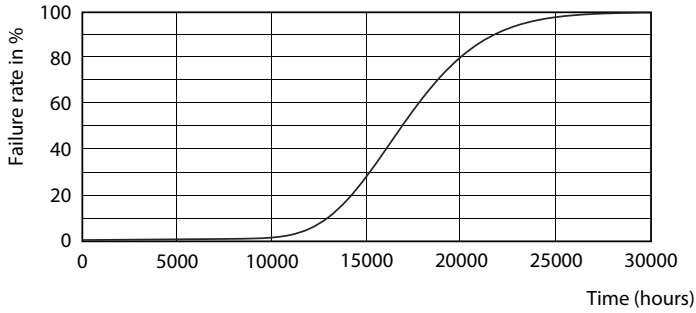

Essential LEDtube

Lifetime

Life Expectancy Diagram - LEDtube 600mm 8W 765 T8 AP I G