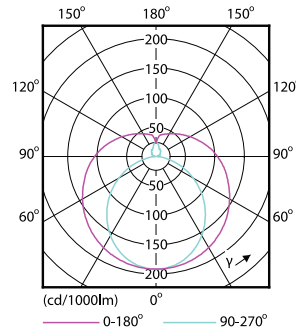

Product data

General Information		Temperature	
Cap-Base	G13 [Medium Bi-Pin Fluorescent]	Warm-up time to 60% light	0.5 s
Nominal lifetime	15,000 hour(s)	Power Factor (Fraction)	0.5
Switching Cycle	50,000	Voltage (Nom)	220-240 V
Lighting Technology	LED	Temperature	
EU RoHS compliant	Yes	Ambient temperature range	-20 °C to 45 °C
Light Technical		T-Case Maximum (Nom)	60 °C
Color Code	765 [CCT of 6500K]	Controls and Dimming	
Beam Angle (Nom)	240 degree(s)	Dimmable	No
Luminous Flux	800 lm	Mechanical and Housing	
Color Designation	Cool Daylight	Product Length	600 mm
Correlated Color Temperature (Nom)	6500 K	Bulb Shape	T8
Luminous Efficacy (rated) (Nom)	100.00 lm/W	Approval and Application	
Color Consistency	<7	Energy Saving Product	Yes
Color rendering index (CRI)	73	Suitable For Accent Lighting	No
LLMF At End Of Nominal Lifetime (Nom)	70 %	Approval Marks	RoHS compliance KEMA Keur certificate
Operating and Electrical		Energy Consumption kWh/1000 h	8 kWh
Line Frequency	50 to 60 Hz	Product Data	
Input Frequency	50 to 60 Hz	Order product name	LEDtube 600mm 8W 765 T8 AP I G
Power Consumption	8 W		
Starting Time (Nom)	0.5 s		

Dimensional drawing

Product	D1	D2	A1	A2	A3	C	D
LEDtube 600mm	25.68	28 mm	588.5	595.5	602.5	602.5	27.8
8W 765 T8 AP I G	mm		mm	mm	mm	mm	mm

Photometric data

General uniform lighting - LEDtube 600mm 8W 765 T8 AP I G

Light Distribution Diagram - LEDtube 600mm 8W 765 T8 AP I G

Spectral Power Distribution Colour - LEDtube 600mm 8W 765 T8 AP I G

Essential LEDtube

Lifetime

Life Expectancy Diagram - LEDtube 600mm 8W 765 T8 AP I G