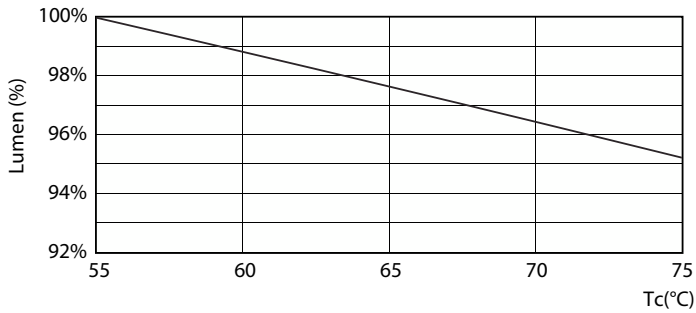

Lumen Maintenance Diagram - LEDtube 600mm 8W 765 T8 AP I G