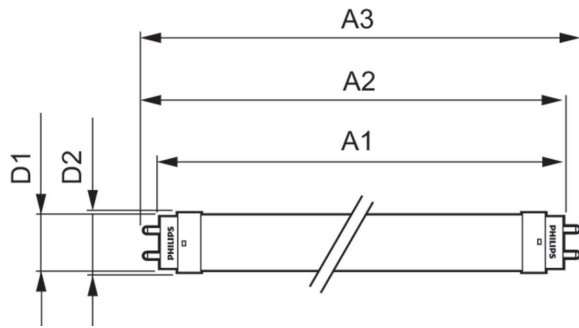

Product data

General Information		Temperature	
Cap-Base	G13 [Medium Bi-Pin Fluorescent]	Warm-up time to 60% light	0.5 s
Nominal lifetime	15,000 hour(s)	Power Factor (Fraction)	0.5
Switching Cycle	50,000	Voltage (Nom)	220-240 V
Lighting Technology	LED	Temperature	
EU RoHS compliant	Yes	Ambient temperature range	-20 °C to 45 °C
Light Technical		T-Case Maximum (Nom)	60 °C
Color Code	765 [CCT of 6500K]	Controls and Dimming	
Beam Angle (Nom)	240 degree(s)	Dimmable	No
Luminous Flux	800 lm	Mechanical and Housing	
Color Designation	Cool Daylight	Product Length	600 mm
Correlated Color Temperature (Nom)	6500 K	Bulb Shape	T8
Luminous Efficacy (rated) (Nom)	100.00 lm/W	Approval and Application	
Color Consistency	<7	Energy Saving Product	Yes
Color rendering index (CRI)	73	Suitable For Accent Lighting	No
LLMF At End Of Nominal Lifetime (Nom)	70 %	Approval Marks	RoHS compliance KEMA Keur certificate
Operating and Electrical		Energy Consumption kWh/1000 h	8 kWh
Line Frequency	50 to 60 Hz	Product Data	
Input Frequency	50 to 60 Hz	Order product name	LEDtube 600mm 8W 765 T8 AP I G
Power Consumption	8 W		
Starting Time (Nom)	0.5 s		

Essential LEDtube

Full product name	LEDtube 600mm 8W 765 T8 AP I G
Full product code	871869664605200
Order code	929001184838
Material Nr. (12NC)	929001184838
Numerator - Quantity Per Pack	1

EAN/UPC - Product/Case	8718696646052
Numerator - Packs per outer box	20
EAN/UPC - Case	8718696646069

Dimensional drawing

Product	D1	D2	A1	A2	A3	C	D
LEDtube 600mm	25.68	28 mm	588.5	595.5	602.5	602.5	27.8
8W 765 T8 AP I G	mm		mm	mm	mm	mm	mm

Photometric data

General uniform lighting - LEDtube 600mm 8W 765 T8 AP I G

Light Distribution Diagram - LEDtube 600mm 8W 765 T8 AP I G

Spectral Power Distribution Colour - LEDtube 600mm 8W 765 T8 AP I G

Essential LEDtube

Lifetime

Life Expectancy Diagram - LEDtube 600mm 8W 765 T8 AP I G