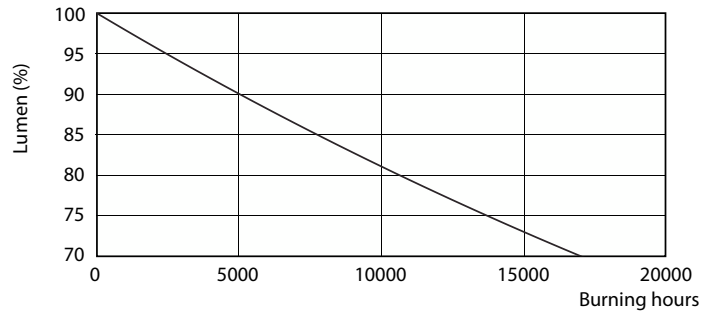

Life Expectancy Diagram - LEDtube 600mm 8W 765 T8 AP I G

Lumen Maintenance Diagram - LEDtube 600mm 8W 765 T8 AP I G