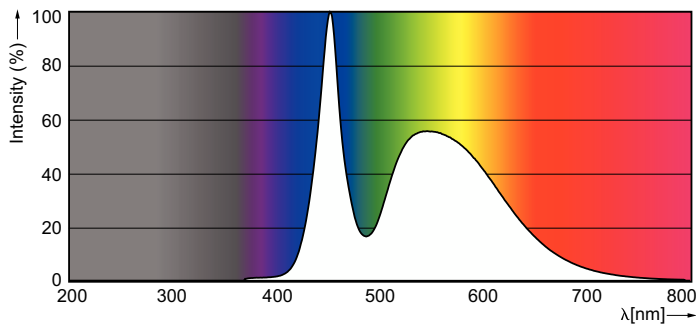

Product data

General Information		Temperature	
Cap-Base	G13 [Medium Bi-Pin Fluorescent]	Warm-up time to 60% light	0.5 s
Nominal lifetime	15,000 hour(s)	Power Factor (Fraction)	0.5
Switching Cycle	50,000	Voltage (Nom)	220-240 V
Lighting Technology	LED	Temperature	
EU RoHS compliant	Yes	Ambient temperature range	-20 °C to 45 °C
Light Technical		T-Case Maximum (Nom)	60 °C
Color Code	765 [CCT of 6500K]	Controls and Dimming	
Beam Angle (Nom)	240 degree(s)	Dimmable	No
Luminous Flux	800 lm	Mechanical and Housing	
Color Designation	Cool Daylight	Product Length	600 mm
Correlated Color Temperature (Nom)	6500 K	Bulb Shape	T8
Luminous Efficacy (rated) (Nom)	100.00 lm/W	Approval and Application	
Color Consistency	<7	Energy Saving Product	Yes
Color rendering index (CRI)	73	Suitable For Accent Lighting	No
LLMF At End Of Nominal Lifetime (Nom)	70 %	Approval Marks	RoHS compliance KEMA Keur certificate
Operating and Electrical		Energy Consumption kWh/1000 h	8 kWh
Line Frequency	50 to 60 Hz	Product Data	
Input Frequency	50 to 60 Hz	Order product name	LEDtube 600mm 8W 765 T8 AP I G
Power Consumption	8 W		
Starting Time (Nom)	0.5 s		

Dimensional drawing

Product	D1	D2	A1	A2	A3	C	D
LEDtube 600mm	25.68	28 mm	588.5	595.5	602.5	602.5	27.8
8W 765 T8 AP I G	mm		mm	mm	mm	mm	mm

Photometric data

General uniform lighting - LEDtube 600mm 8W 765 T8 AP I G

Light Distribution Diagram - LEDtube 600mm 8W 765 T8 AP I G

Spectral Power Distribution Colour - LEDtube 600mm 8W 765 T8 AP I G

Essential LEDtube

Lifetime

Life Expectancy Diagram - LEDtube 600mm 8W 765 T8 AP I G