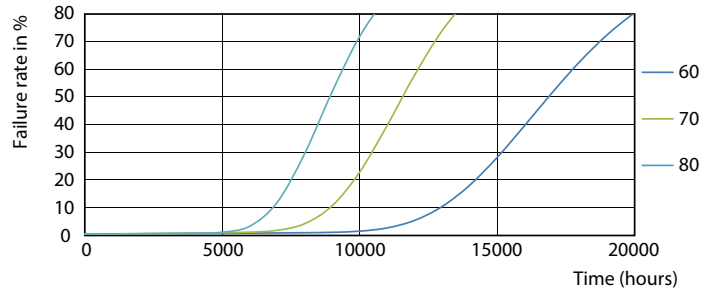

Product data

General Information		Temperature	
Cap-Base	G13 [Medium Bi-Pin Fluorescent]	Warm-up time to 60% light	0.5 s
Nominal lifetime	15,000 hour(s)	Power Factor (Fraction)	0.5
Switching Cycle	50,000	Voltage (Nom)	220-240 V
Lighting Technology	LED	Temperature	
EU RoHS compliant	Yes	Ambient temperature range	-20 °C to 45 °C
Light Technical		T-Case Maximum (Nom)	60 °C
Color Code	765 [CCT of 6500K]	Controls and Dimming	
Beam Angle (Nom)	240 degree(s)	Dimmable	No
Luminous Flux	800 lm	Mechanical and Housing	
Color Designation	Cool Daylight	Product Length	600 mm
Correlated Color Temperature (Nom)	6500 K	Bulb Shape	T8
Luminous Efficacy (rated) (Nom)	100.00 lm/W	Approval and Application	
Color Consistency	<7	Energy Saving Product	Yes
Color rendering index (CRI)	73	Suitable For Accent Lighting	No
LLMF At End Of Nominal Lifetime (Nom)	70 %	Approval Marks	RoHS compliance KEMA Keur certificate
Operating and Electrical		Energy Consumption kWh/1000 h	8 kWh
Line Frequency	50 to 60 Hz	Product Data	
Input Frequency	50 to 60 Hz	Order product name	LEDtube 600mm 8W 765 T8 AP I G
Power Consumption	8 W		
Starting Time (Nom)	0.5 s		

Dimensional drawing

Product	D1	D2	A1	A2	A3	C	D
LEDtube 600mm	25.68	28 mm	588.5	595.5	602.5	602.5	27.8
8W 765 T8 AP I G	mm		mm	mm	mm	mm	mm

Photometric data

General uniform lighting - LEDtube 600mm 8W 765 T8 AP I G

Light Distribution Diagram - LEDtube 600mm 8W 765 T8 AP I G

Spectral Power Distribution Colour - LEDtube 600mm 8W 765 T8 AP I G

Essential LEDtube

Lifetime

Life Expectancy Diagram - LEDtube 600mm 8W 765 T8 AP I G