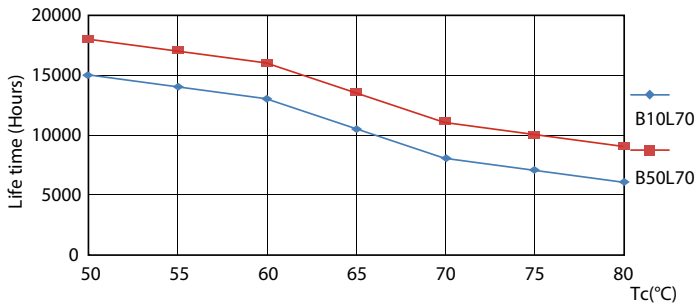

Product data

General Information		Temperature	
Cap-Base	G13 [Medium Bi-Pin Fluorescent]	Warm-up time to 60% light	0.5 s
Nominal lifetime	15,000 hour(s)	Power Factor (Fraction)	0.5
Switching Cycle	50,000	Voltage (Nom)	220-240 V
Lighting Technology	LED	Temperature	
EU RoHS compliant	Yes	Ambient temperature range	-20 °C to 45 °C
Light Technical		T-Case Maximum (Nom)	60 °C
Color Code	765 [CCT of 6500K]	Controls and Dimming	
Beam Angle (Nom)	240 degree(s)	Dimmable	No
Luminous Flux	800 lm	Mechanical and Housing	
Color Designation	Cool Daylight	Product Length	600 mm
Correlated Color Temperature (Nom)	6500 K	Bulb Shape	T8
Luminous Efficacy (rated) (Nom)	100.00 lm/W	Approval and Application	
Color Consistency	<7	Energy Saving Product	Yes
Color rendering index (CRI)	73	Suitable For Accent Lighting	No
LLMF At End Of Nominal Lifetime (Nom)	70 %	Approval Marks	RoHS compliance KEMA Keur certificate
Operating and Electrical		Energy Consumption kWh/1000 h	8 kWh
Line Frequency	50 to 60 Hz	Product Data	
Input Frequency	50 to 60 Hz	Order product name	LEDtube 600mm 8W 765 T8 AP I G
Power Consumption	8 W		
Starting Time (Nom)	0.5 s		

Light Distribution Diagram - LEDtube 600mm 8W 765 T8 AP I G

Spectral Power Distribution Colour - LEDtube 600mm 8W 765 T8 AP I G

Essential LEDtube

Lifetime

Life Expectancy Diagram - LEDtube 600mm 8W 765 T8 AP I G