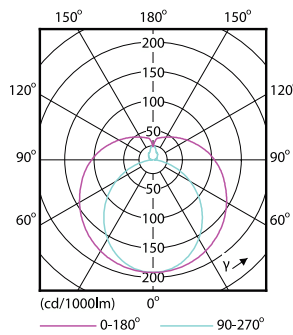

## Product Data

Order product name	8W (18W) G13 Cool daylight Linear tube
Full product name	8W (18W) G13 Cool daylight Linear tube
Full product code	871869652507400

Order code	929001184808
Material Nr. (12NC)	929001184808
Numerator - Quantity Per Pack	1
Net Weight (Piece)	0.090 kg
EAN/UPC - Product/Case	8718696525074
Numerator - Packs per outer box	10
EAN/UPC - Case	8718696525081

## Dimensional drawing

Product	D1	D2	A1	A2	A3	C	D
8W (18W) G13	25.68	28 mm	588.5	595.5	602.5	602.5	27.8
Cool daylight	mm		mm	mm	mm	mm	mm
Linear tube							

## Photometric data

General uniform lighting - LEDtube 600mm 8W 765 T8 AP C G

Light Distribution Diagram - LEDtube 600mm 8W 765 T8 AP C G

## Photometric data

Spectral Power Distribution Colour - LEDtube 600mm 8W 765 T8 AP C G