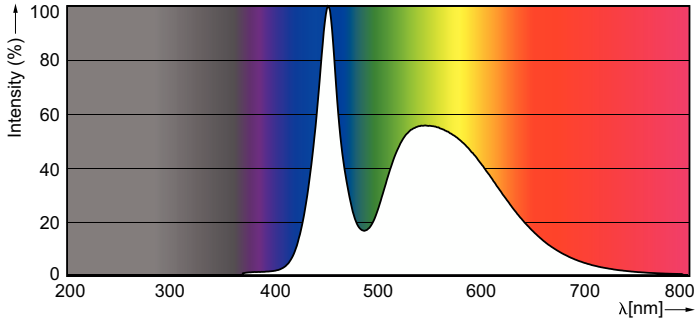

## Photometric data

Spectral Power Distribution Colour - LEDtube 600mm 8W 765 T8 AP C G