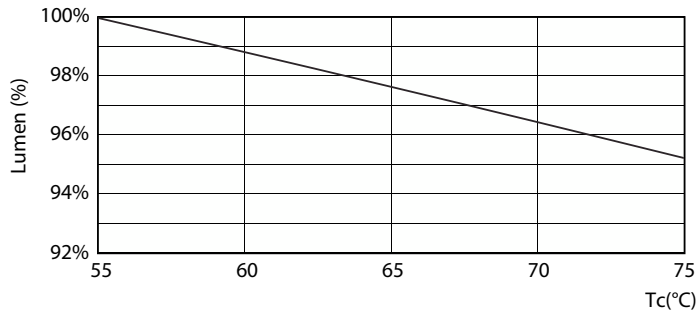

Ecofit Ledtubes T8

Lifetime

Lumen Maintenance Diagram - LEDtube 600mm 8W 765 T8 AP C G