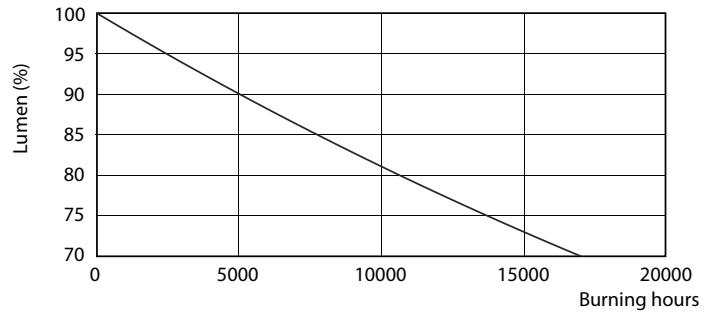

LEDtube 16W G13 740 T8 AP I G

Lumen Maintenance Diagram - LEDtube 600mm 8W 765 T8 AP C G