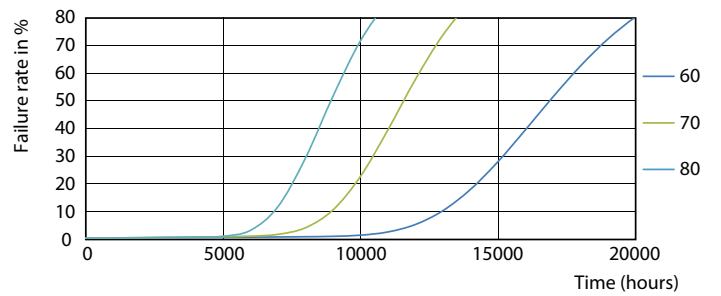

Ecofit Ledtubes T8

Photometric data

Lifetime