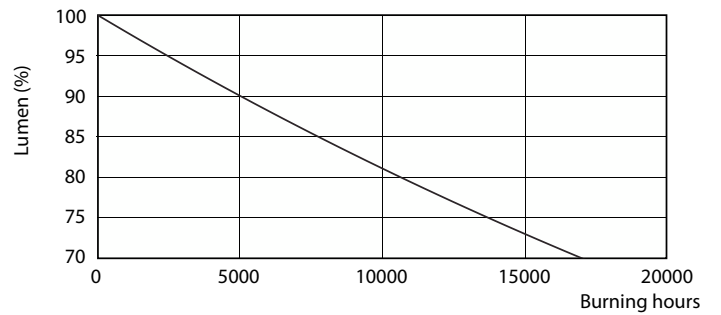

LEDtube 16W G13 740 T8 AP I G

Lumen Maintenance Diagram - LEDtube 600mm 8W 765 T8 AP C G