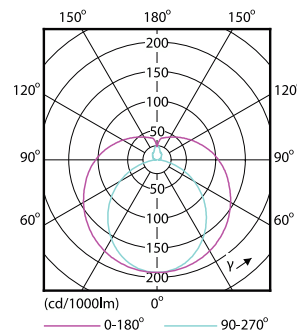

## Product Data

Order product name	8W (18W) G13 Cool daylight Linear tube
Full product name	8W (18W) G13 Cool daylight Linear tube
Full product code	871869652507400

Order code	929001184808
Material Nr. (12NC)	929001184808
Numerator - Quantity Per Pack	1
Net Weight (Piece)	0.090 kg
EAN/UPC - Product/Case	8718696525074
Numerator - Packs per outer box	10
EAN/UPC - Case	8718696525081

## Dimensional drawing

Product	D1	D2	A1	A2	A3	C	D
8W (18W) G13	25.68	28 mm	588.5	595.5	602.5	602.5	27.8
Cool daylight	mm		mm	mm	mm	mm	mm
Linear tube							

## Photometric data

General uniform lighting - LEDtube 600mm 8W 765 T8 AP C G

Light Distribution Diagram - LEDtube 600mm 8W 765 T8 AP C G

## Photometric data

Spectral Power Distribution Colour - LEDtube 600mm 8W 765 T8 AP C G