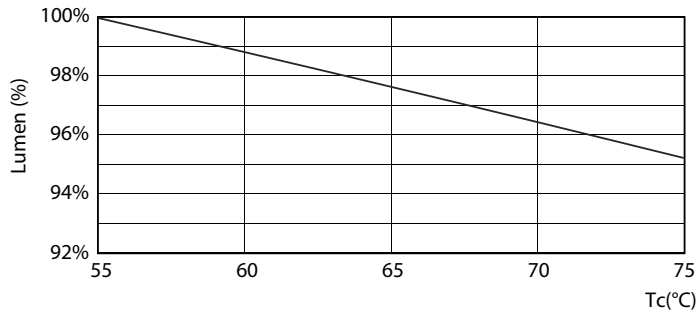

Ecofit Ledtubes T8

Lifetime

Lumen Maintenance Diagram - LEDtube 600mm 8W 765 T8 AP C G