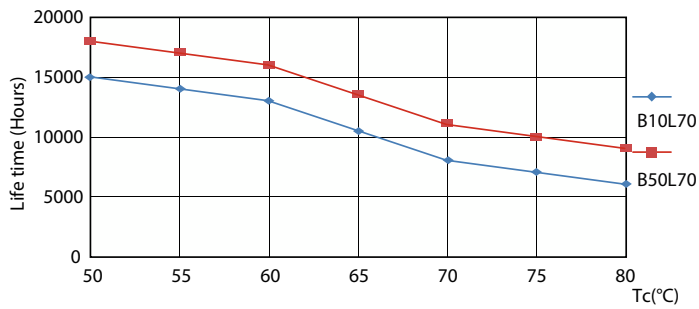

LEDtube 16W G13 740 T8 AP I G