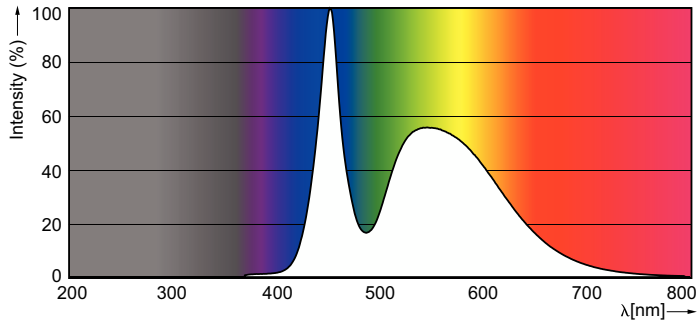

## Photometric data

General uniform lighting - LEDtube 600mm 8W 765 T8 AP C G

Light Distribution Diagram - LEDtube 600mm 8W 765 T8 AP C G

## Photometric data

Spectral Power Distribution Colour - LEDtube 600mm 8W 765 T8 AP C G