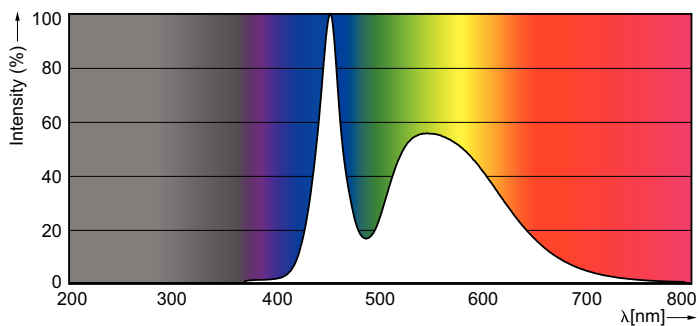

### Product data

General Information		Power Consumption	
Cap-Base	G13 [Medium Bi-Pin Fluorescent]	Power Consumption	8 W
Nominal lifetime	15,000 hour(s)	Starting Time (Nom)	0.5 s
Switching Cycle	50,000	Warm-up time to 60% light	0.5 s
Rated Lifetime (Hours)	15,000 hour(s)	Power Factor (Fraction)	0.5
Lighting Technology	LED	Voltage (Nom)	220-240 V
EU RoHS compliant	Yes	<b>Temperature</b>	
<b>Light Technical</b>		Ambient temperature range	-20 °C to 45 °C
Color Code	765 [CCT of 6500K]	T-Case Maximum (Nom)	60 °C
Beam Angle (Nom)	240 degree(s)	<b>Controls and Dimming</b>	
Luminous Flux	800 lm	Dimmable	No
Color Designation	Cool Daylight	<b>Mechanical and Housing</b>	
Correlated Color Temperature (Nom)	6500 K	Bulb Finish	Frosted
Luminous Efficacy (rated) (Nom)	100.00 lm/W	Bulb Material	Glass
Color Consistency	<7	Product Length	600 mm
Color rendering index (CRI)	73	Bulb Shape	T8
LLMF At End Of Nominal Lifetime (Nom)	70 %	<b>Approval and Application</b>	
<b>Operating and Electrical</b>		Energy Saving Product	Yes
Line Frequency	50 to 60 Hz	Suitable For Accent Lighting	No
Input Frequency	50 to 60 Hz		

## Photometric data

General uniform lighting - LEDtube 600mm 8W 765 T8 AP C G

Light Distribution Diagram - LEDtube 600mm 8W 765 T8 AP C G

Spectral Power Distribution Colour - LEDtube 600mm 8W 765 T8 AP C G