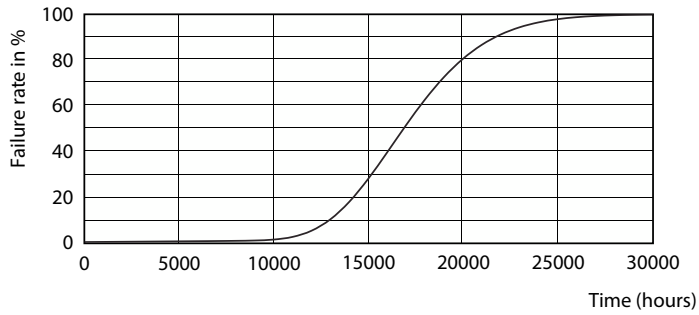

Ecofit Ledtubes T8

Lifetime

Life Expectancy Diagram - LEDtube 600mm 8W 765 T8 AP C G