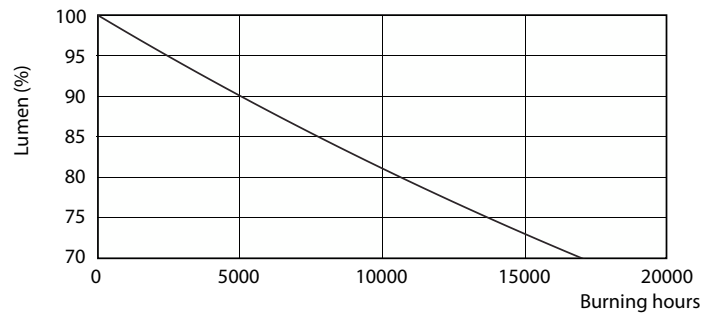

Life Expectancy Diagram - LEDtube 600mm 8W 765 T8 AP C G

Lumen Maintenance Diagram - LEDtube 600mm 8W 765 T8 AP C G