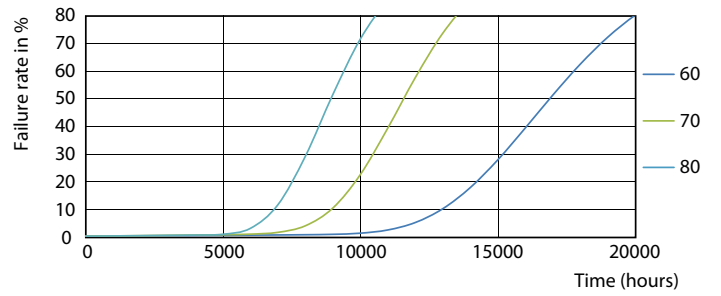

Ecofit Ledtubes T8

Lifetime

Life Expectancy Diagram - LEDtube 600mm 8W 765 T8 AP C G