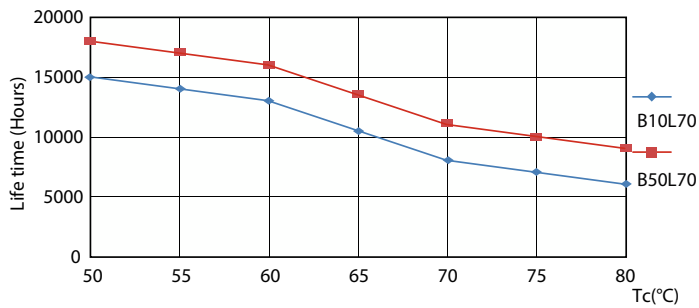

Life Expectancy Diagram - LEDtube 600mm 8W 765 T8 AP C G