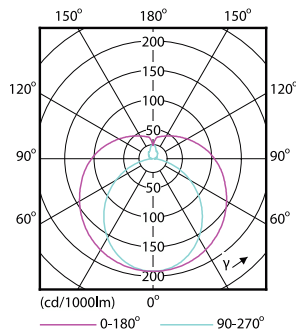

### Product data

General Information		Power Consumption	
Cap-Base	G13 [Medium Bi-Pin Fluorescent]	Power Consumption	8 W
Nominal lifetime	15,000 hour(s)	Starting Time (Nom)	0.5 s
Switching Cycle	50,000	Warm-up time to 60% light	0.5 s
Rated Lifetime (Hours)	15,000 hour(s)	Power Factor (Fraction)	0.5
Lighting Technology	LED	Voltage (Nom)	220-240 V
EU RoHS compliant	Yes	<b>Temperature</b>	
<b>Light Technical</b>		Ambient temperature range	-20 °C to 45 °C
Color Code	765 [CCT of 6500K]	T-Case Maximum (Nom)	60 °C
Beam Angle (Nom)	240 degree(s)	<b>Controls and Dimming</b>	
Luminous Flux	800 lm	Dimmable	No
Color Designation	Cool Daylight	<b>Mechanical and Housing</b>	
Correlated Color Temperature (Nom)	6500 K	Bulb Finish	Frosted
Luminous Efficacy (rated) (Nom)	100.00 lm/W	Bulb Material	Glass
Color Consistency	<7	Product Length	600 mm
Color rendering index (CRI)	73	Bulb Shape	T8
LLMF At End Of Nominal Lifetime (Nom)	70 %	<b>Approval and Application</b>	
<b>Operating and Electrical</b>		Energy Saving Product	Yes
Line Frequency	50 to 60 Hz	Suitable For Accent Lighting	No
Input Frequency	50 to 60 Hz		

# Ecofit Ledtubes T8

Approval Marks	RoHS compliance KEMA Keur certificate
Energy Consumption kWh/1000 h	8 kWh
EyeComfort	Yes
<b>Product Data</b>	
Order product name	LEDtube 600mm 8W 765 T8 AP C G
Full product name	LEDtube 600mm 8W 765 T8 AP C G
Full product code	871869652507400

## Dimensional drawing

Product	D1	D2	A1	A2	A3	C	D
LEDtube 600mm	25.68	28 mm	588.5	595.5	602.5	602.5	27.8
8W 765 T8 AP C G	mm		mm	mm	mm	mm	mm

## Photometric data

General uniform lighting - LEDtube 600mm 8W 765 T8 AP C G

Light Distribution Diagram - LEDtube 600mm 8W 765 T8 AP C G

Spectral Power Distribution Colour - LEDtube 600mm 8W 765 T8 AP C G