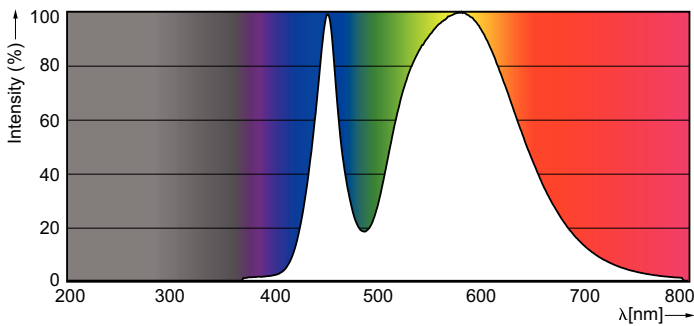

## Photometric data

General uniform lighting - LEDtube 600mm 8W 740 T8 AP I G

Light Distribution Diagram - LEDtube 600mm 8W 740 T8 AP I G

Spectral Power Distribution Colour - LEDtube 600mm 8W 740 T8 AP I G