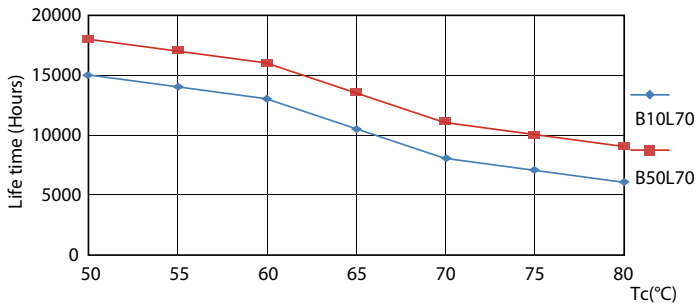

Life Expectancy Diagram - LEDtube 600mm 8W 740 T8 AP I G