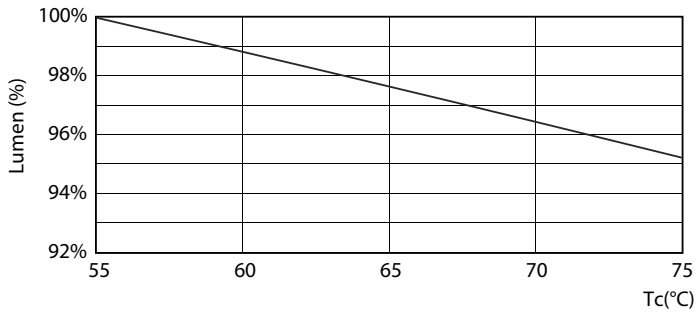

Product data

General Information	
Cap-Base	G13 [Medium Bi-Pin Fluorescent]
Nominal lifetime	15,000 hour(s)
Switching Cycle	50,000
Lighting Technology	LED
Light Technical	
Color Code	740 [CCT of 4000K]
Beam Angle (Nom)	240 degree(s)
Luminous Flux	800 lm
Luminous Efficacy (rated) (Nom)	100.00 lm/W
Color Designation	Cool White (CW)
Correlated Color Temperature (Nom)	4000 K
Color Consistency	<7
Color rendering index (CRI)	70
LLMF At End Of Nominal Lifetime (Nom)	70 %
Operating and Electrical	
Line Frequency	50 to 60 Hz
Input Frequency	50 to 60 Hz
Power Consumption	8 W
Starting Time (Nom)	0.5 s
Warm-up time to 60% light	0.5 s

Spectral Power Distribution Colour - LEDtube 600mm 8W 740 T8 AP I G

Essential LEDtube

Lifetime

LEDtube 16W G13 740 T8 AP I G

LEDtube 16W G13 740 T8 AP I G

Lumen Maintenance Diagram - LEDtube 600mm 8W 740 T8 AP I G