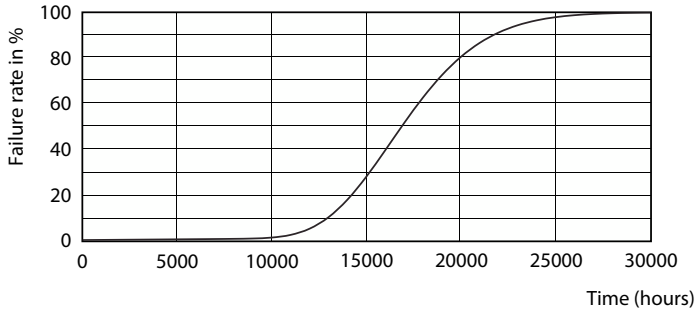

Essential LEDtube

Lifetime

LEDtube 16W G13 740 T8 AP I G