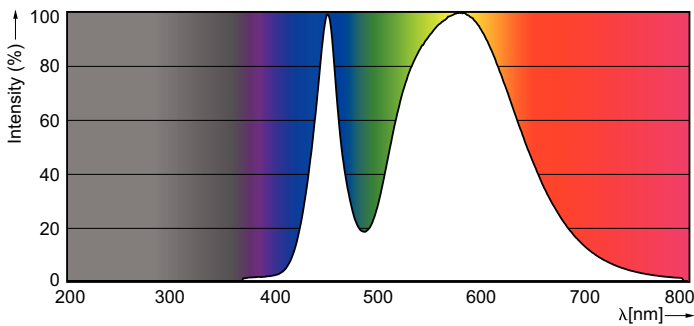

General uniform lighting - LEDtube 600mm 8W 740 T8 AP I G

Spectral Power Distribution Colour - LEDtube 600mm 8W 740 T8 AP I G