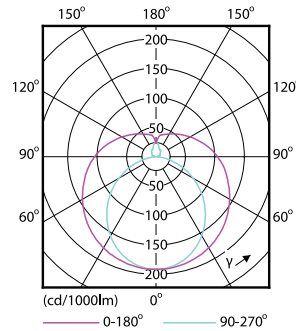

Product data

General Information	
Cap-Base	G13 [Medium Bi-Pin Fluorescent]
Nominal lifetime	15,000 hour(s)
Switching Cycle	50,000
Lighting Technology	LED
Light Technical	
Color Code	740 [CCT of 4000K]
Beam Angle (Nom)	240 degree(s)
Luminous Flux	800 lm
Luminous Efficacy (rated) (Nom)	100.00 lm/W
Color Designation	Cool White (CW)
Correlated Color Temperature (Nom)	4000 K
Color Consistency	<7
Color rendering index (CRI)	70
LLMF At End Of Nominal Lifetime (Nom)	70 %
Operating and Electrical	
Line Frequency	50 to 60 Hz
Input Frequency	50 to 60 Hz
Power Consumption	8 W
Starting Time (Nom)	0.5 s
Warm-up time to 60% light	0.5 s

Product	D1	D2	A1	A2	A3	C	D
LEDtube 600mm	25.68	28 mm	588.5	595.5	602.5	602.5	27.8
8W 740 T8 AP I G	mm		mm	mm	mm	mm	mm

Photometric data

General uniform lighting - LEDtube 600mm 8W 740 T8 AP I G

Light Distribution Diagram - LEDtube 600mm 8W 740 T8 AP I G