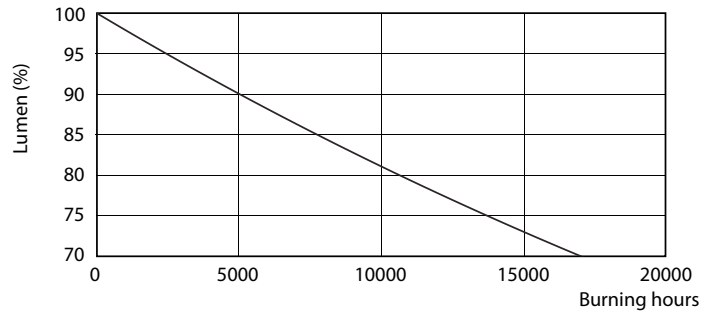

Lumen Maintenance Diagram - LEDtube 600mm 8W 740 T8 AP I G

LEDtube 16W G13 740 T8 AP I G