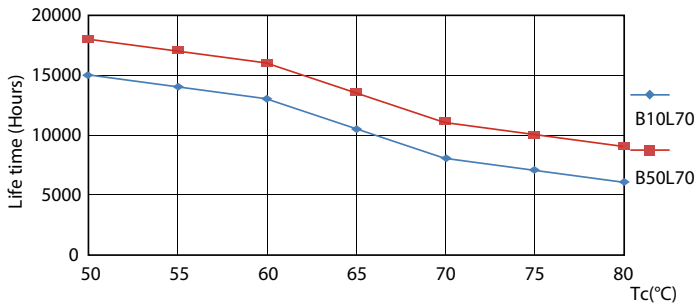

LEDtube 16W G13 740 T8 AP I G