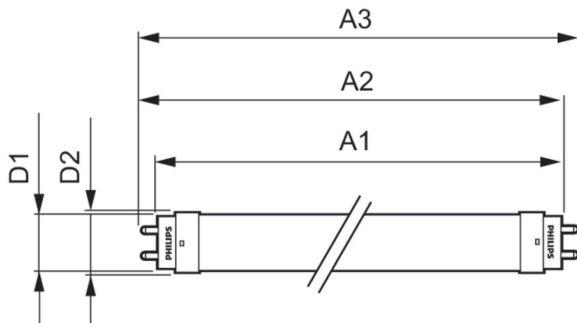

Product data

General Information	
Cap-Base	G13 [Medium Bi-Pin Fluorescent]
Nominal lifetime	15,000 hour(s)
Switching Cycle	50,000
Lighting Technology	LED
Light Technical	
Color Code	740 [CCT of 4000K]
Beam Angle (Nom)	240 degree(s)
Luminous Flux	800 lm
Luminous Efficacy (rated) (Nom)	100.00 lm/W
Color Designation	Cool White (CW)
Correlated Color Temperature (Nom)	4000 K
Color Consistency	<7
Color rendering index (CRI)	70
LLMF At End Of Nominal Lifetime (Nom)	70 %
Operating and Electrical	
Line Frequency	50 to 60 Hz
Input Frequency	50 to 60 Hz
Power Consumption	8 W
Starting Time (Nom)	0.5 s
Warm-up time to 60% light	0.5 s

Power Factor (Fraction)	0.5
Voltage (Nom)	220-240 V
Ballast Compatibility	EM
Temperature	
Ambient temperature range	-20 °C to 45 °C
T-Case Maximum (Nom)	60 °C
Controls and Dimming	
Dimmable	No
Mechanical and Housing	
Bulb Finish	Frosted
Bulb Material	Glass
Product Length	600 mm
Bulb Shape	T8
Approval and Application	
Energy Saving Product	Yes
Suitable For Accent Lighting	No
Approval Marks	RoHS compliance KEMA Keur certificate
Energy Consumption kWh/1000 h	8 kWh
EU RoHS compliant	Yes

Product	D1	D2	A1	A2	A3	C	D
LEDtube 600mm	25.68	28 mm	588.5	595.5	602.5	602.5	27.8
8W 740 T8 AP I G	mm		mm	mm	mm	mm	mm

Photometric data

General uniform lighting - LEDtube 600mm 8W 740 T8 AP I G

Light Distribution Diagram - LEDtube 600mm 8W 740 T8 AP I G