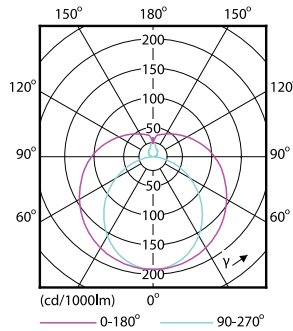

### Product data

General Information	
Cap-Base	G13 [Medium Bi-Pin Fluorescent]
Nominal lifetime	15000 hour(s)
Switching Cycle	50000
Lighting Technology	LED
Light Technical	
Color Code	740 [CCT of 4000K]
Beam Angle (Nom)	240 degree(s)
Luminous Flux	800 lm
Luminous Efficacy (rated) (Nom)	100.00 lm/W
Color Designation	Cool White (CW)
Correlated Color Temperature (Nom)	4000 K
Color Consistency	<7
Color rendering index (CRI)	70
LLMF At End Of Nominal Lifetime (Nom)	70 %
Operating and Electrical	
Line Frequency	50 to 60 Hz
Input Frequency	50 to 60 Hz
Power Consumption	8 W
Starting Time (Nom)	0.5 s
Warm-up time to 60% light	0.5 s

## Dimensional drawing

Product	D1	D2	A1	A2	A3	C	D
LEDtube 600mm	25.68	28 mm	588.5	595.5	602.5	602.5	27.8
8W 740 T8 AP I G	mm		mm	mm	mm	mm	mm

## Photometric data

General uniform lighting - LEDtube 600mm 8W 740 T8 AP I G

Light Distribution Diagram - LEDtube 600mm 8W 740 T8 AP I G

Spectral Power Distribution Colour - LEDtube 600mm 8W 740 T8 AP I G