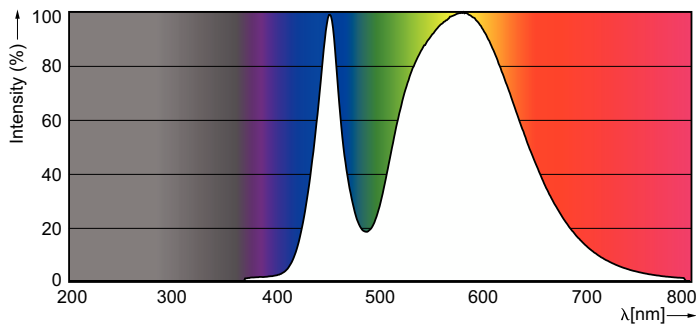

General uniform lighting - LEDtube 600mm 8W 740 T8 AP I G

Spectral Power Distribution Colour - LEDtube 600mm 8W 740 T8 AP I G