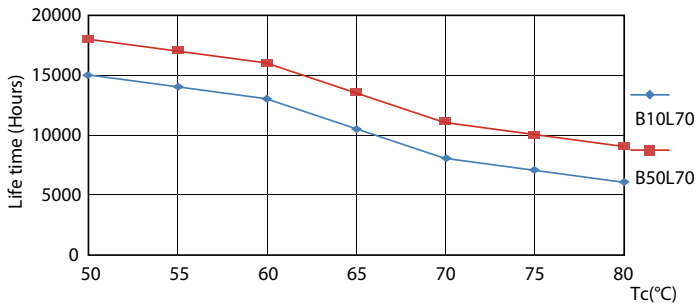

Product data

General Information	
Cap-Base	G13 [Medium Bi-Pin Fluorescent]
Nominal lifetime	15,000 hour(s)
Switching Cycle	50,000
Lighting Technology	LED
EU RoHS compliant	Yes
Light Technical	
Color Code	740 [CCT of 4000K]
Beam Angle (Nom)	240 degree(s)
Luminous Flux	800 lm
Color Designation	Cool White (CW)
Correlated Color Temperature (Nom)	4000 K
Luminous Efficacy (rated) (Nom)	100.00 lm/W
Color Consistency	<7
Color rendering index (CRI)	73
LLMF At End Of Nominal Lifetime (Nom)	70 %
Operating and Electrical	
Line Frequency	50 to 60 Hz
Input Frequency	50 to 60 Hz
Power Consumption	8 W
Starting Time (Nom)	0.5 s

Light Distribution Diagram - LEDtube 600mm 8W 740 T8 AP I G

Spectral Power Distribution Colour - LEDtube 600mm 8W 740 T8 AP I G

Essential LEDtube

Lifetime

Life Expectancy Diagram - LEDtube 600mm 8W 740 T8 AP I G