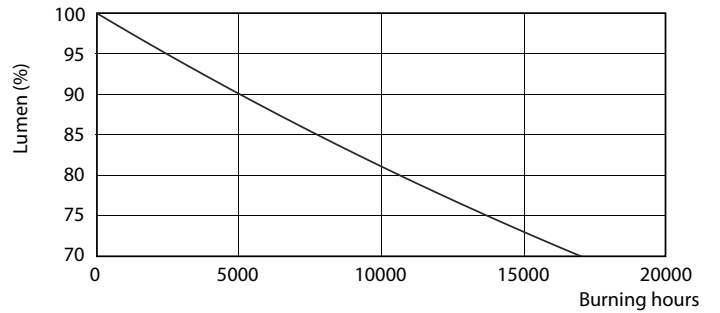

Life Expectancy Diagram - LEDtube 600mm 8W 740 T8 AP I G

Lumen Maintenance Diagram - LEDtube 600mm 8W 740 T8 AP I G