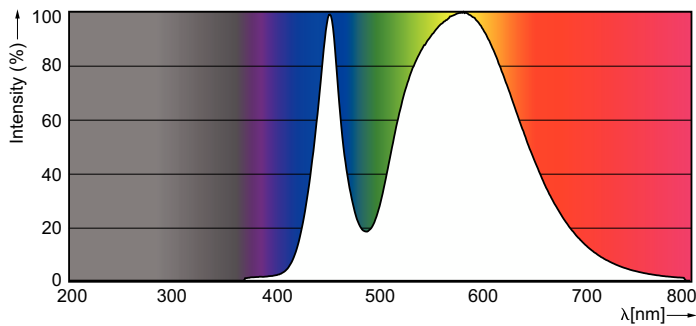

Product data

General Information	
Cap-Base	G13 [Medium Bi-Pin Fluorescent]
Nominal lifetime	15,000 hour(s)
Switching Cycle	50,000
Lighting Technology	LED
EU RoHS compliant	Yes
Light Technical	
Color Code	740 [CCT of 4000K]
Beam Angle (Nom)	240 degree(s)
Luminous Flux	800 lm
Color Designation	Cool White (CW)
Correlated Color Temperature (Nom)	4000 K
Luminous Efficacy (rated) (Nom)	100.00 lm/W
Color Consistency	<7
Color rendering index (CRI)	73
LLMF At End Of Nominal Lifetime (Nom)	70 %
Operating and Electrical	
Line Frequency	50 to 60 Hz
Input Frequency	50 to 60 Hz
Power Consumption	8 W
Starting Time (Nom)	0.5 s

Dimensional drawing

Product	D1	D2	A1	A2	A3	C	D
LEDtube 600mm	25.68	28 mm	588.5	595.5	602.5	602.5	27.8
8W 740 T8 AP I G	mm		mm	mm	mm	mm	mm

Photometric data

General uniform lighting - LEDtube 600mm 8W 740 T8 AP I G

Light Distribution Diagram - LEDtube 600mm 8W 740 T8 AP I G

Spectral Power Distribution Colour - LEDtube 600mm 8W 740 T8 AP I G

Essential LEDtube

Lifetime

Life Expectancy Diagram - LEDtube 600mm 8W 740 T8 AP I G