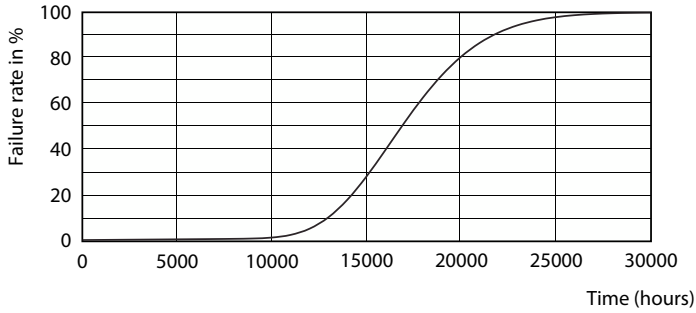

Product data

General Information	
Cap-Base	G13 [Medium Bi-Pin Fluorescent]
Nominal lifetime	15,000 hour(s)
Switching Cycle	50,000
Lighting Technology	LED
EU RoHS compliant	Yes
Light Technical	
Color Code	740 [CCT of 4000K]
Beam Angle (Nom)	240 degree(s)
Luminous Flux	800 lm
Color Designation	Cool White (CW)
Correlated Color Temperature (Nom)	4000 K
Luminous Efficacy (rated) (Nom)	100.00 lm/W
Color Consistency	<7
Color rendering index (CRI)	73
LLMF At End Of Nominal Lifetime (Nom)	70 %
Operating and Electrical	
Line Frequency	50 to 60 Hz
Input Frequency	50 to 60 Hz
Power Consumption	8 W
Starting Time (Nom)	0.5 s

Dimensional drawing

Product	D1	D2	A1	A2	A3	C	D
LEDtube 600mm	25.68	28 mm	588.5	595.5	602.5	602.5	27.8
8W 740 T8 AP I G	mm		mm	mm	mm	mm	mm

Photometric data

General uniform lighting - LEDtube 600mm 8W 740 T8 AP I G

Light Distribution Diagram - LEDtube 600mm 8W 740 T8 AP I G

Spectral Power Distribution Colour - LEDtube 600mm 8W 740 T8 AP I G

Essential LEDtube

Lifetime

Life Expectancy Diagram - LEDtube 600mm 8W 740 T8 AP I G