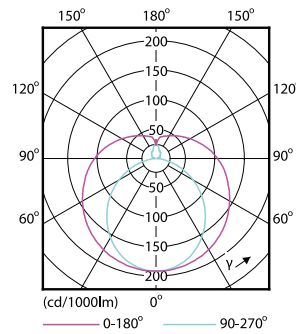

Product data

General Information	
Cap-Base	G13 [Medium Bi-Pin Fluorescent]
Nominal lifetime	15,000 hour(s)
Switching Cycle	50,000
Lighting Technology	LED
EU RoHS compliant	Yes
Light Technical	
Color Code	740 [CCT of 4000K]
Beam Angle (Nom)	240 degree(s)
Luminous Flux	800 lm
Color Designation	Cool White (CW)
Correlated Color Temperature (Nom)	4000 K
Luminous Efficacy (rated) (Nom)	100.00 lm/W
Color Consistency	<7
Color rendering index (CRI)	73
LLMF At End Of Nominal Lifetime (Nom)	70 %
Operating and Electrical	
Line Frequency	50 to 60 Hz
Input Frequency	50 to 60 Hz
Power Consumption	8 W
Starting Time (Nom)	0.5 s

Warm-up time to 60% light	0.5 s
Power Factor (Fraction)	0.5
Voltage (Nom)	220-240 V
Temperature	
Ambient temperature range	-20 °C to 45 °C
T-Case Maximum (Nom)	60 °C
Controls and Dimming	
Dimmable	No
Mechanical and Housing	
Product Length	600 mm
Bulb Shape	T8
Approval and Application	
Energy Saving Product	Yes
Suitable For Accent Lighting	No
Approval Marks	RoHS compliance KEMA Keur certificate
Energy Consumption kWh/1000 h	8 kWh
Product Data	
Order product name	LEDtube 600mm 8W 740 T8 AP I G

Dimensional drawing

Product	D1	D2	A1	A2	A3	C	D
LEDtube 600mm	25.68	28 mm	588.5	595.5	602.5	602.5	27.8
8W 740 T8 AP I G	mm		mm	mm	mm	mm	mm

Photometric data

General uniform lighting - LEDtube 600mm 8W 740 T8 AP I G

Light Distribution Diagram - LEDtube 600mm 8W 740 T8 AP I G

Spectral Power Distribution Colour - LEDtube 600mm 8W 740 T8 AP I G

Essential LEDtube

Lifetime

Life Expectancy Diagram - LEDtube 600mm 8W 740 T8 AP I G