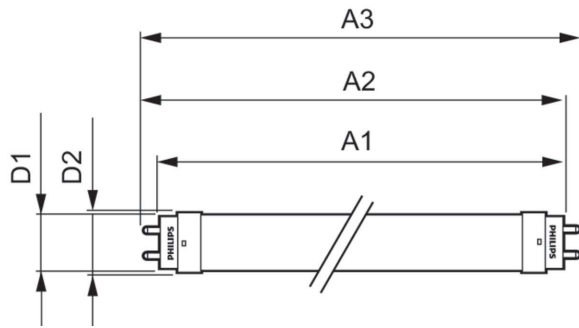

Product data

General Information	
Cap-Base	G13 [Medium Bi-Pin Fluorescent]
Nominal lifetime	15,000 hour(s)
Switching Cycle	50,000
Lighting Technology	LED
EU RoHS compliant	Yes
Light Technical	
Color Code	740 [CCT of 4000K]
Beam Angle (Nom)	240 degree(s)
Luminous Flux	800 lm
Color Designation	Cool White (CW)
Correlated Color Temperature (Nom)	4000 K
Luminous Efficacy (rated) (Nom)	100.00 lm/W
Color Consistency	<7
Color rendering index (CRI)	73
LLMF At End Of Nominal Lifetime (Nom)	70 %
Operating and Electrical	
Line Frequency	50 to 60 Hz
Input Frequency	50 to 60 Hz
Power Consumption	8 W
Starting Time (Nom)	0.5 s

Warm-up time to 60% light	0.5 s
Power Factor (Fraction)	0.5
Voltage (Nom)	220-240 V
Temperature	
Ambient temperature range	-20 °C to 45 °C
T-Case Maximum (Nom)	60 °C
Controls and Dimming	
Dimmable	No
Mechanical and Housing	
Product Length	600 mm
Bulb Shape	T8
Approval and Application	
Energy Saving Product	Yes
Suitable For Accent Lighting	No
Approval Marks	RoHS compliance KEMA Keur certificate
Energy Consumption kWh/1000 h	8 kWh
Product Data	
Order product name	LEDtube 600mm 8W 740 T8 AP I G

Essential LEDtube

Full product name	LEDtube 600mm 8W 740 T8 AP I G
Full product code	871869664603800
Order code	929001184738
Material Nr. (12NC)	929001184738
Numerator - Quantity Per Pack	1

EAN/UPC - Product/Case	8718696646038
Numerator - Packs per outer box	20
EAN/UPC - Case	8718696646045

Dimensional drawing

Product	D1	D2	A1	A2	A3	C	D
LEDtube 600mm	25.68	28 mm	588.5	595.5	602.5	602.5	27.8
8W 740 T8 AP I G	mm		mm	mm	mm	mm	mm

Photometric data

General uniform lighting - LEDtube 600mm 8W 740 T8 AP I G