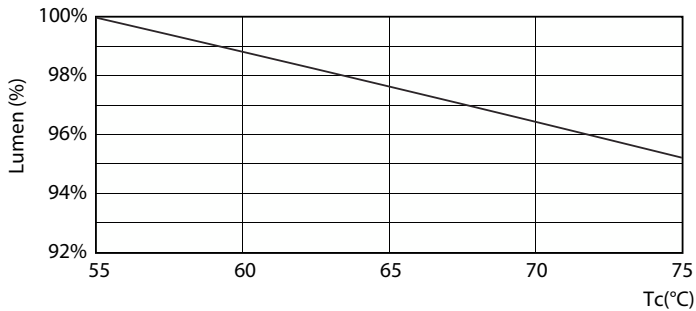

Lumen Maintenance Diagram - LEDtube 600mm 8W 740 T8 AP I G