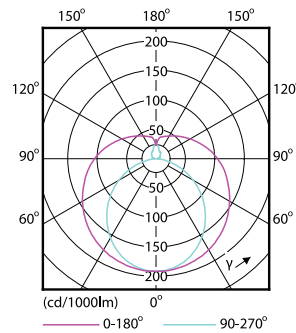

Product data

General Information		Power Factor (Fraction)	
Cap-Base	G13 [Medium Bi-Pin Fluorescent]		0.5
Nominal lifetime	15,000 hour(s)	Voltage (Nom)	220-240 V
Switching Cycle	50,000	Ballast Compatibility	EM
Lighting Technology	LED	Temperature	
Light Technical		Ambient temperature range	-20 °C to 45 °C
Color Code	740 [CCT of 4000K]	T-Case Maximum (Nom)	60 °C
Beam Angle (Nom)	240 degree(s)	Controls and Dimming	
Luminous Flux	800 lm	Dimmable	No
Color Designation	Cool White (CW)	Mechanical and Housing	
Luminous Efficacy (rated) (Nom)	100.00 lm/W	Bulb Finish	Frosted
Correlated Color Temperature (Nom)	4000 K	Bulb Material	Glass
Color Consistency	<7	Product Length	600 mm
Color rendering index (CRI)	70	Bulb Shape	T8
LLMF At End Of Nominal Lifetime (Nom)	70 %	Approval and Application	
Operating and Electrical		Energy Saving Product	Yes
Line Frequency	50 to 60 Hz	Suitable For Accent Lighting	No
Input Frequency	50 to 60 Hz	Approval Marks	RoHS compliance KEMA Keur certificate
Power Consumption	8 W	Energy Consumption kWh/1000 h	8 kWh
Starting Time (Nom)	0.5 s	EU RoHS compliant	Yes
Warm-up time to 60% light	0.5 s		

Product	D1	D2	A1	A2	A3	C	D
LEDtube 600mm	25.68	28 mm	588.5	595.5	602.5	602.5	27.8
8W 740 T8 AP I G	mm		mm	mm	mm	mm	mm

Photometric data

General uniform lighting - LEDtube 600mm 8W 740 T8 AP I G

Light Distribution Diagram - LEDtube 600mm 8W 740 T8 AP I G