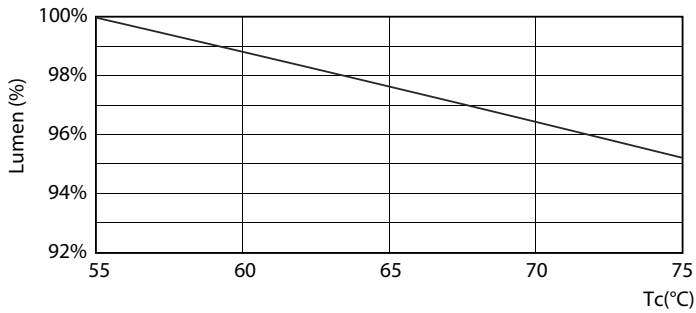

Product data

General Information		Power Factor (Fraction)	
Cap-Base	G13 [Medium Bi-Pin Fluorescent]		0.5
Nominal lifetime	15,000 hour(s)	Voltage (Nom)	220-240 V
Switching Cycle	50,000	Ballast Compatibility	EM
Lighting Technology	LED	Temperature	
Light Technical		Ambient temperature range	-20 °C to 45 °C
Color Code	740 [CCT of 4000K]	T-Case Maximum (Nom)	60 °C
Beam Angle (Nom)	240 degree(s)	Controls and Dimming	
Luminous Flux	800 lm	Dimmable	No
Color Designation	Cool White (CW)	Mechanical and Housing	
Luminous Efficacy (rated) (Nom)	100.00 lm/W	Bulb Finish	Frosted
Correlated Color Temperature (Nom)	4000 K	Bulb Material	Glass
Color Consistency	<7	Product Length	600 mm
Color rendering index (CRI)	70	Bulb Shape	T8
LLMF At End Of Nominal Lifetime (Nom)	70 %	Approval and Application	
Operating and Electrical		Energy Saving Product	Yes
Line Frequency	50 to 60 Hz	Suitable For Accent Lighting	No
Input Frequency	50 to 60 Hz	Approval Marks	RoHS compliance KEMA Keur certificate
Power Consumption	8 W	Energy Consumption kWh/1000 h	8 kWh
Starting Time (Nom)	0.5 s	EU RoHS compliant	Yes
Warm-up time to 60% light	0.5 s		

Product	D1	D2	A1	A2	A3	C	D
LEDtube 600mm	25.68	28 mm	588.5	595.5	602.5	602.5	27.8
8W 740 T8 AP I G	mm		mm	mm	mm	mm	mm

Photometric data

General uniform lighting - LEDtube 600mm 8W 740 T8 AP I G

Light Distribution Diagram - LEDtube 600mm 8W 740 T8 AP I G

Spectral Power Distribution Colour - LEDtube 600mm 8W 740 T8 AP I G

Essential LEDtube

Lifetime

LEDtube 16W G13 740 T8 AP I G

LEDtube 16W G13 740 T8 AP I G

Lumen Maintenance Diagram - LEDtube 600mm 8W 740 T8 AP I G