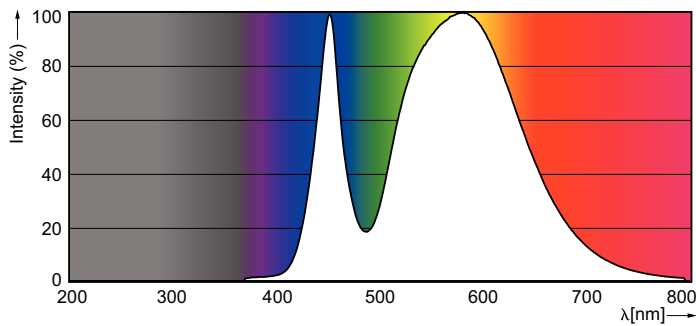

Product data

General Information		Power Factor (Fraction)	
Cap-Base	G13 [Medium Bi-Pin Fluorescent]		0.5
Nominal lifetime	15,000 hour(s)	Voltage (Nom)	220-240 V
Switching Cycle	50,000	Ballast Compatibility	EM
Lighting Technology	LED	Temperature	
Light Technical		Ambient temperature range	-20 °C to 45 °C
Color Code	740 [CCT of 4000K]	T-Case Maximum (Nom)	60 °C
Beam Angle (Nom)	240 degree(s)	Controls and Dimming	
Luminous Flux	800 lm	Dimmable	No
Color Designation	Cool White (CW)	Mechanical and Housing	
Luminous Efficacy (rated) (Nom)	100.00 lm/W	Bulb Finish	Frosted
Correlated Color Temperature (Nom)	4000 K	Bulb Material	Glass
Color Consistency	<7	Product Length	600 mm
Color rendering index (CRI)	70	Bulb Shape	T8
LLMF At End Of Nominal Lifetime (Nom)	70 %	Approval and Application	
Operating and Electrical		Energy Saving Product	Yes
Line Frequency	50 to 60 Hz	Suitable For Accent Lighting	No
Input Frequency	50 to 60 Hz	Approval Marks	RoHS compliance KEMA Keur certificate
Power Consumption	8 W	Energy Consumption kWh/1000 h	8 kWh
Starting Time (Nom)	0.5 s	EU RoHS compliant	Yes
Warm-up time to 60% light	0.5 s		

Product	D1	D2	A1	A2	A3	C	D
LEDtube 600mm	25.68	28 mm	588.5	595.5	602.5	602.5	27.8
8W 740 T8 AP I G	mm		mm	mm	mm	mm	mm

Photometric data

General uniform lighting - LEDtube 600mm 8W 740 T8 AP I G

Light Distribution Diagram - LEDtube 600mm 8W 740 T8 AP I G