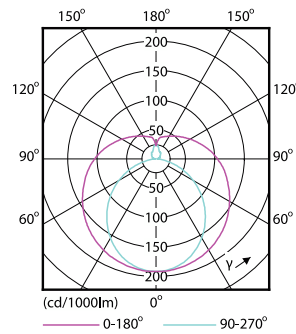

Product Data

Order product name	8W (18W) G13 Cool White Non-dimmable Linear tube
--------------------	---

Full product name	8W (18W) G13 Cool White Non-dimmable Linear tube
Full product code	871869652505000
Order code	929001184708
Material Nr. (12NC)	929001184708
Numerator - Quantity Per Pack	1
Net Weight (Piece)	0.090 kg
EAN/UPC - Product/Case	8718696525050
Numerator - Packs per outer box	10
EAN/UPC - Case	8718696525067

Dimensional drawing

Product	D1	D2	A1	A2	A3	C	D
8W (18W) G13 Cool White Non- dimmable Linear tube	25.68 mm	28 mm	588.5 mm	595.5 mm	602.5 mm	602.5 mm	27.8 mm

Photometric data

General uniform lighting - LEDtube 600mm 8W 740 T8 AP C G

Light Distribution Diagram - LEDtube 600mm 8W 740 T8 AP C G

Ecofit Ledtubes T8

Photometric data

Spectral Power Distribution Colour - LEDtube 600mm 8W 740 T8 AP C G

Lifetime

LEDtube 16W G13 740 T8 AP I G

LEDtube 16W G13 740 T8 AP I G