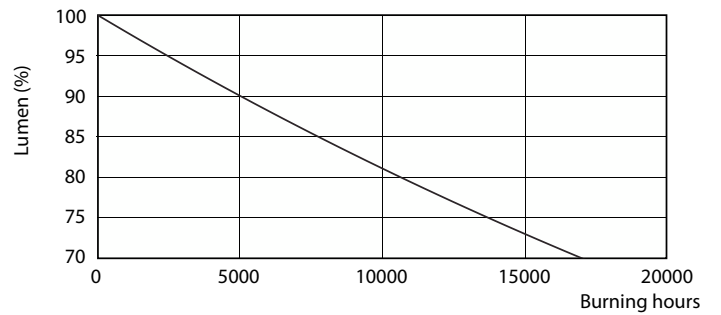

LEDtube 16W G13 740 T8 AP I G

Lumen Maintenance Diagram - LEDtube 600mm 8W 740 T8 AP C G