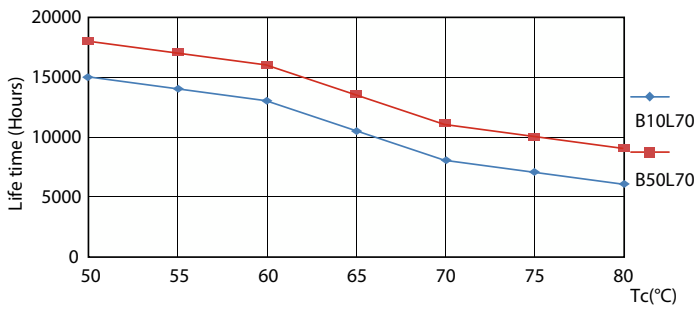

Product data

General Information		Power Consumption	
Cap-Base	G13 [Medium Bi-Pin Fluorescent]	Power Consumption	8 W
Nominal lifetime	15000 hour(s)	Starting Time (Nom)	0.5 s
Switching Cycle	50000	Warm-up time to 60% light	0.5 s
Rated Lifetime (Hours)	15000 hour(s)	Power Factor (Fraction)	0.5
Lighting Technology	LED	Voltage (Nom)	220-240 V
		Ballast Compatibility	EM
Light Technical		Temperature	
Color Code	740 [CCT of 4000K]	Ambient temperature range	-20 °C to 45 °C
Beam Angle (Nom)	240 degree(s)	T-Case Maximum (Nom)	60 °C
Luminous Flux	800 lm		
Luminous Efficacy (rated) (Nom)	100.00 lm/W	Controls and Dimming	
Color Designation	Cool White (CW)	Dimmable	No
Correlated Color Temperature (Nom)	4000 K		
Color Consistency	<7	Mechanical and Housing	
Color rendering index (CRI)	73	Bulb Finish	Frosted
LLMF At End Of Nominal Lifetime (Nom)	70 %	Bulb Material	Glass
		Product Length	600 mm
		Bulb Shape	T8
Operating and Electrical			
Line Frequency	50 to 60 Hz		
Input Frequency	50 to 60 Hz		

Light Distribution Diagram - LEDtube 600mm 8W 740 T8 AP C G

Ecofit Ledtubes T8

Photometric data

Spectral Power Distribution Colour - LEDtube 600mm 8W 740 T8 AP C G

Lifetime

LEDtube 16W G13 740 T8 AP I G

LEDtube 16W G13 740 T8 AP I G