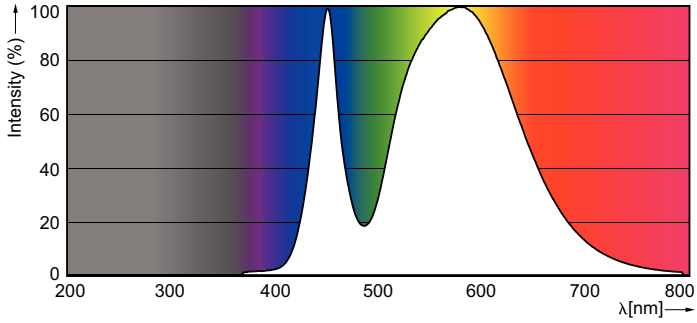

Product data

General Information		Power Consumption	
Cap-Base	G13 [Medium Bi-Pin Fluorescent]	Power Consumption	8 W
Nominal lifetime	15000 hour(s)	Starting Time (Nom)	0.5 s
Switching Cycle	50000	Warm-up time to 60% light	0.5 s
Rated Lifetime (Hours)	15000 hour(s)	Power Factor (Fraction)	0.5
Lighting Technology	LED	Voltage (Nom)	220-240 V
		Ballast Compatibility	EM
Light Technical		Temperature	
Color Code	740 [CCT of 4000K]	Ambient temperature range	-20 °C to 45 °C
Beam Angle (Nom)	240 degree(s)	T-Case Maximum (Nom)	60 °C
Luminous Flux	800 lm		
Luminous Efficacy (rated) (Nom)	100.00 lm/W	Controls and Dimming	
Color Designation	Cool White (CW)	Dimmable	No
Correlated Color Temperature (Nom)	4000 K		
Color Consistency	<7	Mechanical and Housing	
Color rendering index (CRI)	73	Bulb Finish	Frosted
LLMF At End Of Nominal Lifetime (Nom)	70 %	Bulb Material	Glass
		Product Length	600 mm
		Bulb Shape	T8
Operating and Electrical			
Line Frequency	50 to 60 Hz		
Input Frequency	50 to 60 Hz		

Dimensional drawing

Product	D1	D2	A1	A2	A3	C	D
8W (18W) G13 Cool White Non- dimmable Linear tube	25.68 mm	28 mm	588.5 mm	595.5 mm	602.5 mm	602.5 mm	27.8 mm

Photometric data

General uniform lighting - LEDtube 600mm 8W 740 T8 AP C G

Light Distribution Diagram - LEDtube 600mm 8W 740 T8 AP C G

Ecofit Ledtubes T8

Photometric data

Spectral Power Distribution Colour - LEDtube 600mm 8W 740 T8 AP C G

Lifetime

LEDtube 16W G13 740 T8 AP I G

LEDtube 16W G13 740 T8 AP I G