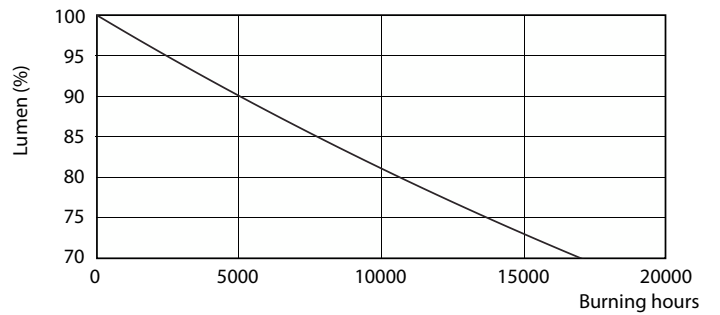

LEDtube 16W G13 740 T8 AP I G

Lumen Maintenance Diagram - LEDtube 600mm 8W 740 T8 AP C G