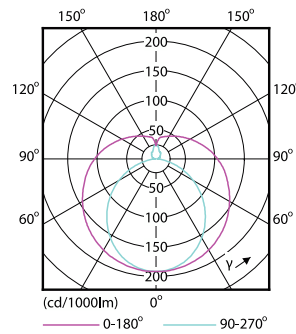

Product data

General Information		Power Consumption	
Cap-Base	G13 [Medium Bi-Pin Fluorescent]	Power Consumption	8 W
Nominal lifetime	15,000 hour(s)	Starting Time (Nom)	0.5 s
Switching Cycle	50,000	Warm-up time to 60% light	0.5 s
Rated Lifetime (Hours)	15,000 hour(s)	Power Factor (Fraction)	0.5
Lighting Technology	LED	Voltage (Nom)	220-240 V
		Ballast Compatibility	EM
Light Technical		Temperature	
Color Code	740 [CCT of 4000K]	Ambient temperature range	-20 °C to 45 °C
Beam Angle (Nom)	240 degree(s)	T-Case Maximum (Nom)	60 °C
Luminous Flux	800 lm		
Color Designation	Cool White (CW)	Controls and Dimming	
Luminous Efficacy (rated) (Nom)	100.00 lm/W	Dimmable	No
Correlated Color Temperature (Nom)	4000 K		
Color Consistency	<7	Mechanical and Housing	
Color rendering index (CRI)	73	Bulb Finish	Frosted
LLMF At End Of Nominal Lifetime (Nom)	70 %	Bulb Material	Glass
		Product Length	600 mm
		Bulb Shape	T8
Operating and Electrical			
Line Frequency	50 to 60 Hz		
Input Frequency	50 to 60 Hz		

Product Data

Order product name	8W (18W) G13 Cool White Non-dimmable Linear tube
--------------------	---

Full product name	8W (18W) G13 Cool White Non-dimmable Linear tube
Full product code	871869652505000
Order code	929001184708
Material Nr. (12NC)	929001184708
Numerator - Quantity Per Pack	1
Net Weight (Piece)	0.090 kg
EAN/UPC - Product/Case	8718696525050
Numerator - Packs per outer box	10
EAN/UPC - Case	8718696525067

Dimensional drawing

Product	D1	D2	A1	A2	A3	C	D
8W (18W) G13 Cool White Non- dimmable Linear tube	25.68 mm	28 mm	588.5 mm	595.5 mm	602.5 mm	602.5 mm	27.8 mm

Photometric data

General uniform lighting - LEDtube 600mm 8W 740 T8 AP C G

Light Distribution Diagram - LEDtube 600mm 8W 740 T8 AP C G

Ecofit Ledtubes T8

Photometric data

Spectral Power Distribution Colour - LEDtube 600mm 8W 740 T8 AP C G

Lifetime

LEDtube 16W G13 740 T8 AP I G

LEDtube 16W G13 740 T8 AP I G