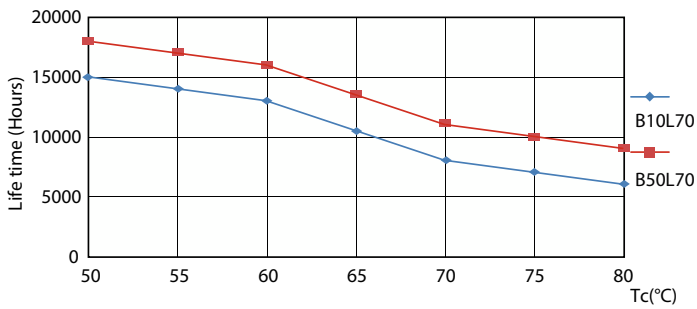

Product data

General Information		Power Consumption	
Cap-Base	G13 [Medium Bi-Pin Fluorescent]	Power Consumption	8 W
Nominal lifetime	15,000 hour(s)	Starting Time (Nom)	0.5 s
Switching Cycle	50,000	Warm-up time to 60% light	0.5 s
Rated Lifetime (Hours)	15,000 hour(s)	Power Factor (Fraction)	0.5
Lighting Technology	LED	Voltage (Nom)	220-240 V
		Ballast Compatibility	EM
Light Technical		Temperature	
Color Code	740 [CCT of 4000K]	Ambient temperature range	-20 °C to 45 °C
Beam Angle (Nom)	240 degree(s)	T-Case Maximum (Nom)	60 °C
Luminous Flux	800 lm		
Color Designation	Cool White (CW)	Controls and Dimming	
Luminous Efficacy (rated) (Nom)	100.00 lm/W	Dimmable	No
Correlated Color Temperature (Nom)	4000 K		
Color Consistency	<7	Mechanical and Housing	
Color rendering index (CRI)	73	Bulb Finish	Frosted
LLMF At End Of Nominal Lifetime (Nom)	70 %	Bulb Material	Glass
		Product Length	600 mm
		Bulb Shape	T8
Operating and Electrical			
Line Frequency	50 to 60 Hz		
Input Frequency	50 to 60 Hz		

Light Distribution Diagram - LEDtube 600mm 8W 740 T8 AP C G

Ecofit Ledtubes T8

Photometric data

Spectral Power Distribution Colour - LEDtube 600mm 8W 740 T8 AP C G

Lifetime

LEDtube 16W G13 740 T8 AP I G

LEDtube 16W G13 740 T8 AP I G