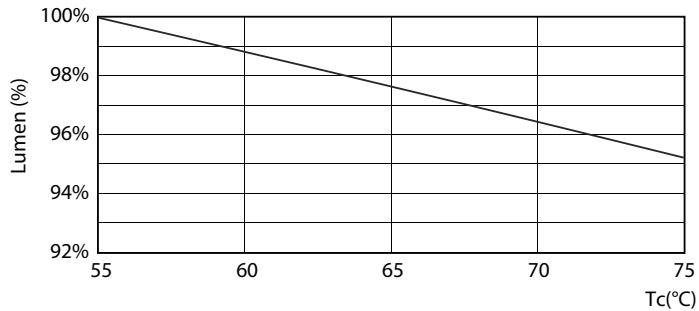

Product data

General Information		Power Consumption	
Cap-Base	G13 [Medium Bi-Pin Fluorescent]	Power Consumption	8 W
Nominal lifetime	15,000 hour(s)	Starting Time (Nom)	0.5 s
Switching Cycle	50,000	Warm-up time to 60% light	0.5 s
Rated Lifetime (Hours)	15,000 hour(s)	Power Factor (Fraction)	0.5
Lighting Technology	LED	Voltage (Nom)	220-240 V
EU RoHS compliant	Yes	Temperature	
Light Technical		Ambient temperature range	-20 °C to 45 °C
Color Code	740 [CCT of 4000K]	T-Case Maximum (Nom)	60 °C
Beam Angle (Nom)	240 degree(s)	Controls and Dimming	
Luminous Flux	800 lm	Dimmable	No
Color Designation	Cool White (CW)	Mechanical and Housing	
Correlated Color Temperature (Nom)	4000 K	Product Length	600 mm
Luminous Efficacy (rated) (Nom)	100.00 lm/W	Bulb Shape	T8
Color Consistency	<7	Approval and Application	
Color rendering index (CRI)	73	Energy Saving Product	Yes
LLMF At End Of Nominal Lifetime (Nom)	70 %	Suitable For Accent Lighting	No
Operating and Electrical		Approval Marks	RoHS compliance KEMA Keur certificate
Line Frequency	50 to 60 Hz		
Input Frequency	50 to 60 Hz		

Photometric data

General uniform lighting - LEDtube 600mm 8W 740 T8 AP C G

Light Distribution Diagram - LEDtube 600mm 8W 740 T8 AP C G

Spectral Power Distribution Colour - LEDtube 600mm 8W 740 T8 AP C G

Ecofit Ledtubes T8

Lifetime

Life Expectancy Diagram - LEDtube 600mm 8W 740 T8 AP C G

Life Expectancy Diagram - LEDtube 600mm 8W 740 T8 AP C G

Life Expectancy Diagram - LEDtube 600mm 8W 740 T8 AP C G

Lumen Maintenance Diagram - LEDtube 600mm 8W 740 T8 AP C G