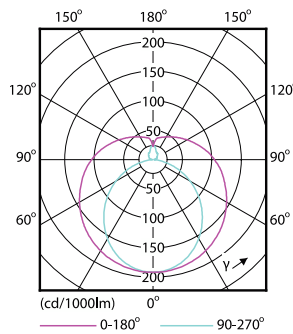

Product data

General Information		Power Consumption	
Cap-Base	G13 [Medium Bi-Pin Fluorescent]	Power Consumption	8 W
Nominal lifetime	15,000 hour(s)	Starting Time (Nom)	0.5 s
Switching Cycle	50,000	Warm-up time to 60% light	0.5 s
Rated Lifetime (Hours)	15,000 hour(s)	Power Factor (Fraction)	0.5
Lighting Technology	LED	Voltage (Nom)	220-240 V
EU RoHS compliant	Yes	Temperature	
Light Technical		Ambient temperature range	-20 °C to 45 °C
Color Code	740 [CCT of 4000K]	T-Case Maximum (Nom)	60 °C
Beam Angle (Nom)	240 degree(s)	Controls and Dimming	
Luminous Flux	800 lm	Dimmable	No
Color Designation	Cool White (CW)	Mechanical and Housing	
Correlated Color Temperature (Nom)	4000 K	Product Length	600 mm
Luminous Efficacy (rated) (Nom)	100.00 lm/W	Bulb Shape	T8
Color Consistency	<7	Approval and Application	
Color rendering index (CRI)	73	Energy Saving Product	Yes
LLMF At End Of Nominal Lifetime (Nom)	70 %	Suitable For Accent Lighting	No
Operating and Electrical		Approval Marks	RoHS compliance KEMA Keur certificate
Line Frequency	50 to 60 Hz		
Input Frequency	50 to 60 Hz		

Ecofit Ledtubes T8

Energy Consumption kWh/1000 h	8 kWh
Product Data	
Order product name	LEDtube 600mm 8W 740 T8 AP C G
Full product name	LEDtube 600mm 8W 740 T8 AP C G
Full product code	871869652505000
Order code	929001184708

Material Nr. (12NC)	929001184708
Numerator - Quantity Per Pack	1
EAN/UPC - Product/Case	8718696525050
Numerator - Packs per outer box	10
EAN/UPC - Case	8718696525067

Dimensional drawing

Product	D1	D2	A1	A2	A3	C	D
LEDtube 600mm	25.68	28 mm	588.5	595.5	602.5	602.5	27.8
8W 740 T8 AP C G	mm		mm	mm	mm	mm	mm

Photometric data

General uniform lighting - LEDtube 600mm 8W 740 T8 AP C G

Light Distribution Diagram - LEDtube 600mm 8W 740 T8 AP C G

Spectral Power Distribution Colour - LEDtube 600mm 8W 740 T8 AP C G

Ecofit Ledtubes T8