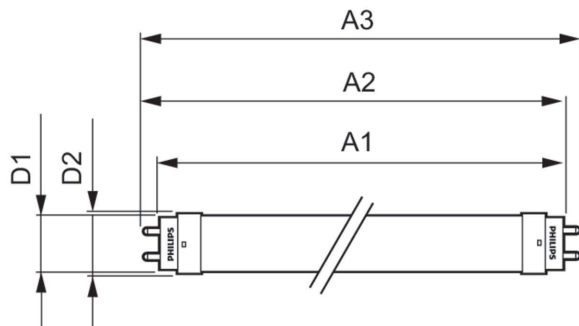

Product data

General Information		Power Consumption	
Cap-Base	G13 [Medium Bi-Pin Fluorescent]	Power Consumption	8 W
Nominal lifetime	15,000 hour(s)	Starting Time (Nom)	0.5 s
Switching Cycle	50,000	Warm-up time to 60% light	0.5 s
Rated Lifetime (Hours)	15,000 hour(s)	Power Factor (Fraction)	0.5
Lighting Technology	LED	Voltage (Nom)	220-240 V
EU RoHS compliant	Yes	Temperature	
Light Technical		Ambient temperature range	-20 °C to 45 °C
Color Code	740 [CCT of 4000K]	T-Case Maximum (Nom)	60 °C
Beam Angle (Nom)	240 degree(s)	Controls and Dimming	
Luminous Flux	800 lm	Dimmable	No
Color Designation	Cool White (CW)	Mechanical and Housing	
Correlated Color Temperature (Nom)	4000 K	Product Length	600 mm
Luminous Efficacy (rated) (Nom)	100.00 lm/W	Bulb Shape	T8
Color Consistency	<7	Approval and Application	
Color rendering index (CRI)	73	Energy Saving Product	Yes
LLMF At End Of Nominal Lifetime (Nom)	70 %	Suitable For Accent Lighting	No
Operating and Electrical		Approval Marks	RoHS compliance KEMA Keur certificate
Line Frequency	50 to 60 Hz		
Input Frequency	50 to 60 Hz		

Ecofit Ledtubes T8

Energy Consumption kWh/1000 h	8 kWh
Product Data	
Order product name	LEDtube 600mm 8W 740 T8 AP C G
Full product name	LEDtube 600mm 8W 740 T8 AP C G
Full product code	871869652505000
Order code	929001184708

Material Nr. (12NC)	929001184708
Numerator - Quantity Per Pack	1
EAN/UPC - Product/Case	8718696525050
Numerator - Packs per outer box	10
EAN/UPC - Case	8718696525067

Dimensional drawing

Product	D1	D2	A1	A2	A3	C	D
LEDtube 600mm	25.68	28 mm	588.5	595.5	602.5	602.5	27.8
8W 740 T8 AP C G	mm		mm	mm	mm	mm	mm

Photometric data

General uniform lighting - LEDtube 600mm 8W 740 T8 AP C G

Light Distribution Diagram - LEDtube 600mm 8W 740 T8 AP C G

Spectral Power Distribution Colour - LEDtube 600mm 8W 740 T8 AP C G

Ecofit Ledtubes T8