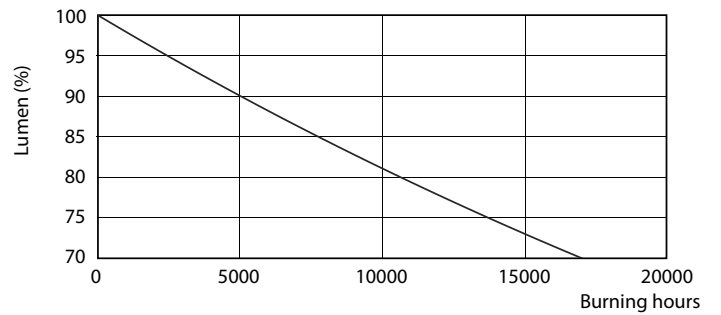

Life Expectancy Diagram - LEDtube 600mm 8W 740 T8 AP C G

Lumen Maintenance Diagram - LEDtube 600mm 8W 740 T8 AP C G