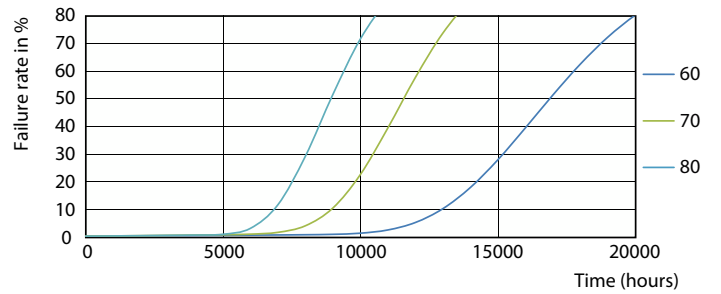

Ecofit Ledtubes T8

Photometric data

Lifetime