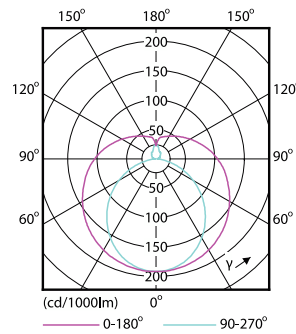

## Product Data

Order product name	8W (18W) G13 Cool White Non-dimmable Linear tube
--------------------	-----------------------------------------------------

Full product name	8W (18W) G13 Cool White Non-dimmable Linear tube
Full product code	871869652505000
Order code	929001184708
Material Nr. (12NC)	929001184708
Numerator - Quantity Per Pack	1
Net Weight (Piece)	0.090 kg
EAN/UPC - Product/Case	8718696525050
Numerator - Packs per outer box	10
EAN/UPC - Case	8718696525067

## Dimensional drawing

Product	D1	D2	A1	A2	A3	C	D
8W (18W) G13 Cool White Non- dimmable Linear tube	25.68 mm	28 mm	588.5 mm	595.5 mm	602.5 mm	602.5 mm	27.8 mm

## Photometric data

General uniform lighting - LEDtube 600mm 8W 740 T8 AP C G

Light Distribution Diagram - LEDtube 600mm 8W 740 T8 AP C G

## Photometric data

Spectral Power Distribution Colour - LEDtube 600mm 8W 740 T8 AP C G