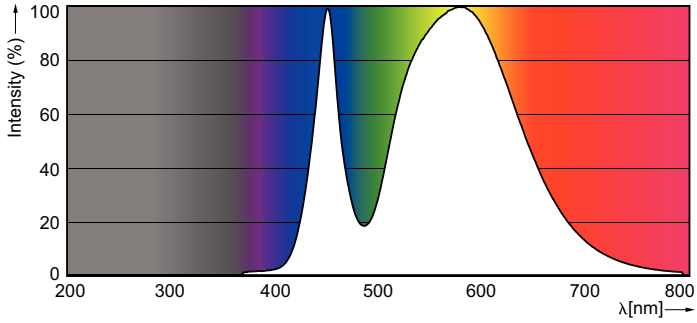

## Photometric data

Spectral Power Distribution Colour - LEDtube 600mm 8W 740 T8 AP C G