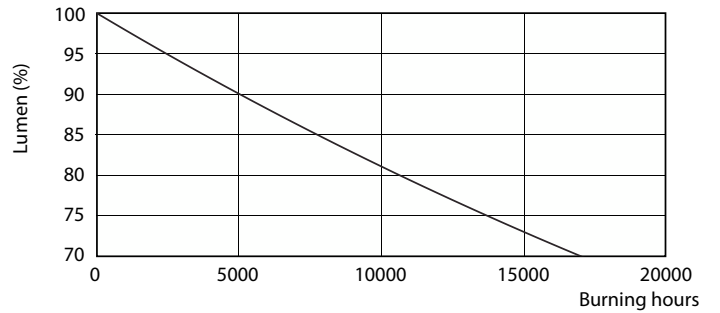

Lumen Maintenance Diagram - LEDtube 1200mm 16W 765 T8 AP I G

LEDtube 16W G13 740 T8 AP I G