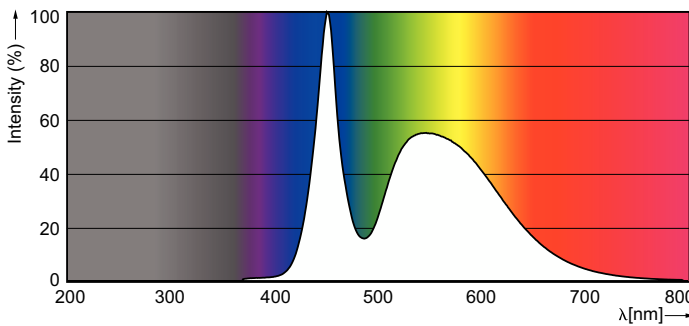

General uniform lighting - LEDtube 1200mm 16W 765 T8 AP I G

Spectral Power Distribution Colour - LEDtube 1200mm 16W 765 T8 AP I G