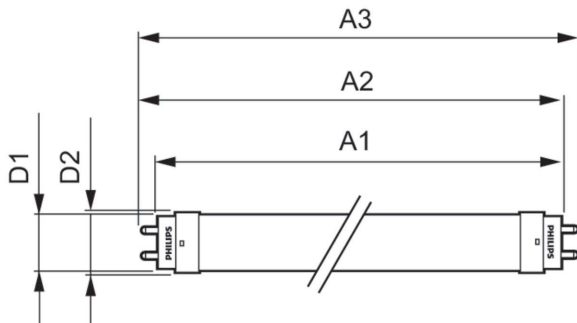

### Product data

General Information		Power Factor (Fraction)		0.5
Cap-Base	G13 [Medium Bi-Pin Fluorescent]	Voltage (Nom)	220-240 V	
Nominal lifetime	15,000 hour(s)	Ballast Compatibility	EM	
Switching Cycle	50,000	<b>Temperature</b>		
Lighting Technology	LED	Ambient temperature range	-20 °C to 45 °C	
<b>Light Technical</b>		T-Case Maximum (Nom)	60 °C	
Color Code	765 [CCT of 6500K]	<b>Controls and Dimming</b>		
Beam Angle (Nom)	240 degree(s)	Dimmable	No	
Luminous Flux	1,600 lm	<b>Mechanical and Housing</b>		
Luminous Efficacy (rated) (Nom)	100.00 lm/W	Bulb Finish	Frosted	
Color Designation	Cool Daylight	Bulb Material	Glass	
Correlated Color Temperature (Nom)	6500 K	Product Length	1,200 mm	
Color Consistency	<7	Bulb Shape	T8	
Color rendering index (CRI)	70	<b>Approval and Application</b>		
LLMF At End Of Nominal Lifetime (Nom)	70 %	Energy Saving Product	Yes	
<b>Operating and Electrical</b>		Suitable For Accent Lighting	No	
Line Frequency	50 to 60 Hz	Approval Marks	RoHS compliance KEMA Keur certificate	
Input Frequency	50 to 60 Hz	Energy Consumption kWh/1000 h	16 kWh	
Power Consumption	16 W	EU RoHS compliant	Yes	
Starting Time (Nom)	0.5 s			
Warm-up time to 60% light	0.5 s			

## Dimensional drawing

Product	D1	D2	A1	A2	A3	C	D
LEDtube 1200mm	25.68	28 mm	1,198	1,205	1,212	1,212	27.8
16W 765 T8 AP I G	mm		mm	mm	mm	mm	mm

## Photometric data

General uniform lighting - LEDtube 1200mm 16W 765 T8 AP I G

Light Distribution Diagram - LEDtube 1200mm 16W 765 T8 AP I G

Spectral Power Distribution Colour - LEDtube 1200mm 16W 765 T8 AP I G