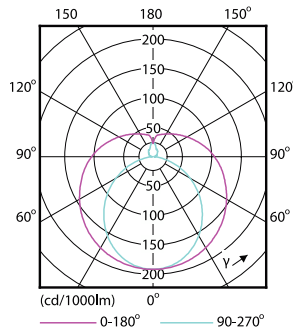

Light Distribution Diagram - LEDtube 1200mm 16W 765 T8 AP I G