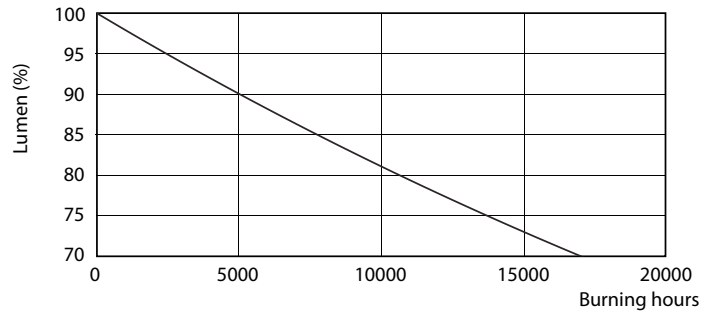

Lumen Maintenance Diagram - LEDtube 1200mm 16W 765 T8 AP I G

LEDtube 16W G13 740 T8 AP I G