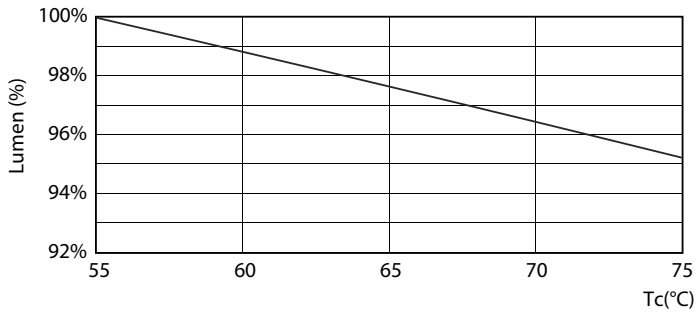

Spectral Power Distribution Colour - LEDtube 1200mm 16W 765 T8 AP I G

Essential LEDtube

Lifetime

LEDtube 16W G13 740 T8 AP I G

LEDtube 16W G13 740 T8 AP I G

Lumen Maintenance Diagram - LEDtube 1200mm 16W 765 T8 AP I G