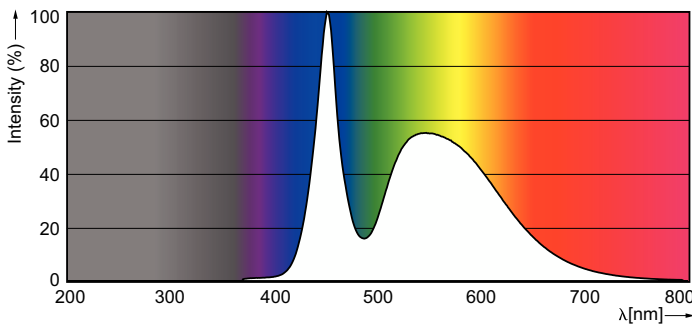

General uniform lighting - LEDtube 1200mm 16W 765 T8 AP I G

Spectral Power Distribution Colour - LEDtube 1200mm 16W 765 T8 AP I G