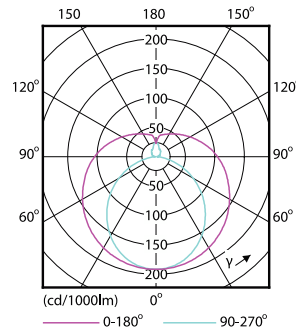

Product data

General Information	
Cap-Base	G13 [Medium Bi-Pin Fluorescent]
Nominal lifetime	15000 hour(s)
Switching Cycle	50000
Lighting Technology	LED
Light Technical	
Color Code	765 [CCT of 6500K]
Beam Angle (Nom)	240 degree(s)
Luminous Flux	1600 lm
Luminous Efficacy (rated) (Nom)	100.00 lm/W
Color Designation	Cool Daylight
Correlated Color Temperature (Nom)	6500 K
Color Consistency	<7
Color rendering index (CRI)	70
LLMF At End Of Nominal Lifetime (Nom)	70 %
Operating and Electrical	
Line Frequency	50 to 60 Hz
Input Frequency	50 to 60 Hz
Power Consumption	16 W
Starting Time (Nom)	0.5 s
Warm-up time to 60% light	0.5 s

Product	D1	D2	A1	A2	A3	C	D
LEDtube 1200mm	25.68	28 mm	1198	1205	1212	1212	27.8
16W 765 T8 AP I G	mm		mm	mm	mm	mm	mm

Photometric data

General uniform lighting - LEDtube 1200mm 16W 765 T8 AP I G

Light Distribution Diagram - LEDtube 1200mm 16W 765 T8 AP I G