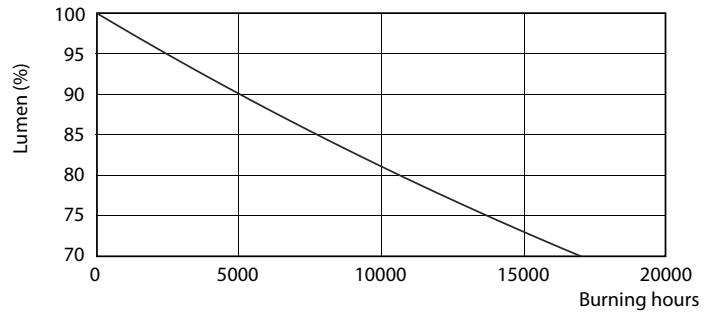

Life Expectancy Diagram - LEDtube 1200mm 16W 765 T8 AP I G

Lumen Maintenance Diagram - LEDtube 1200mm 16W 765 T8 AP I G