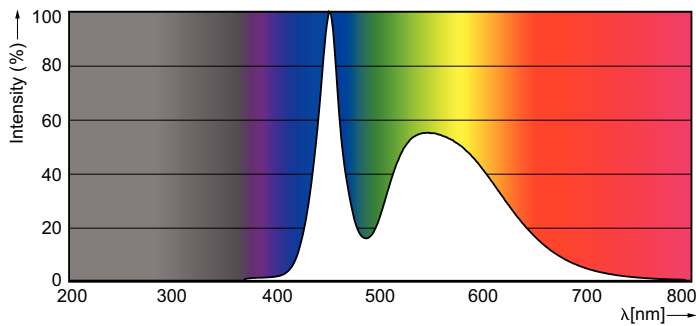

Spectral Power Distribution Colour - LEDtube 1200mm 16W 765 T8 AP I G