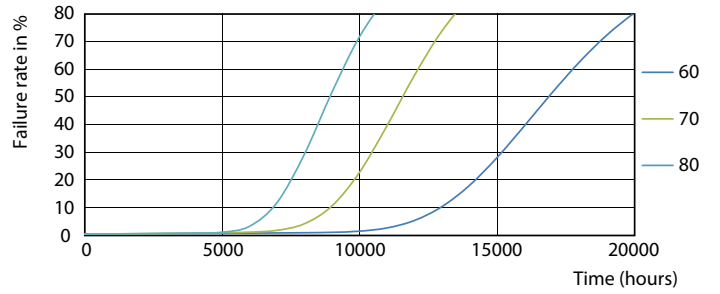

Essential LEDtube

Lifetime

Life Expectancy Diagram - LEDtube 1200mm 16W 765 T8 AP I G