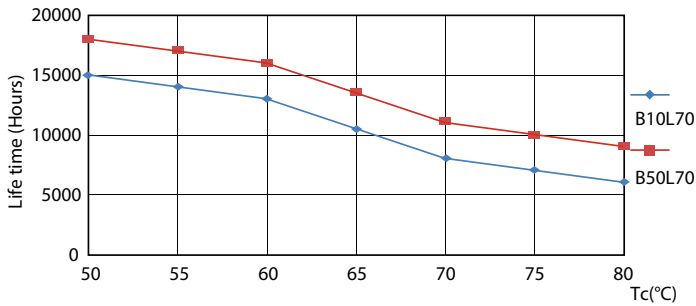

Light Distribution Diagram - LEDtube 1200mm 16W 765 T8 AP I G

Spectral Power Distribution Colour - LEDtube 1200mm 16W 765 T8 AP I G

Essential LEDtube

Lifetime

Life Expectancy Diagram - LEDtube 1200mm 16W 765 T8 AP I G