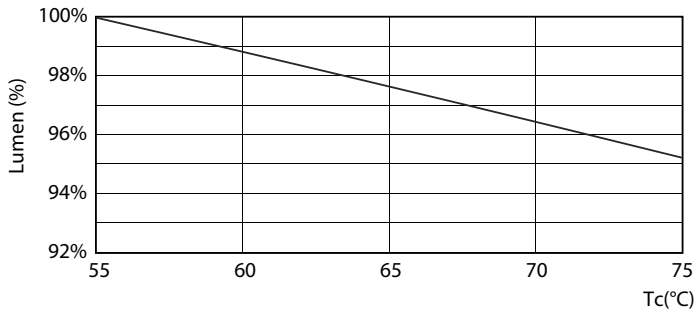

Lumen Maintenance Diagram - LEDtube 1200mm 16W 765 T8 AP I G