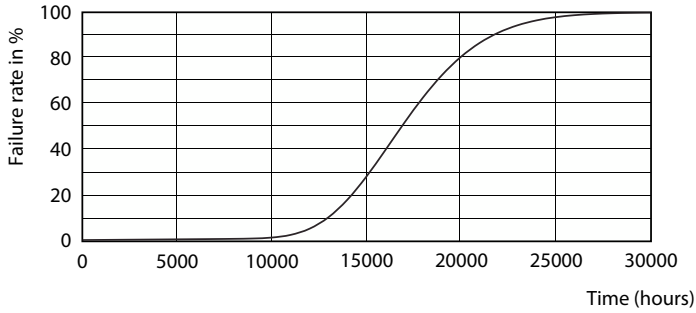

Essential LEDtube

Lifetime

Life Expectancy Diagram - LEDtube 1200mm 16W 765 T8 AP I G