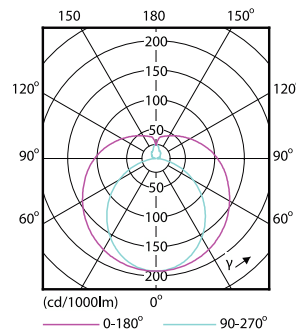

Essential LEDtube

Full product name	LEDtube 1200mm 16W 765 T8 AP I G
Full product code	871869659998300
Order code	929001184638
Material Nr. (12NC)	929001184638
Numerator - Quantity Per Pack	1

EAN/UPC - Product/Case	8718696599983
Numerator - Packs per outer box	20
EAN/UPC - Case	8718696599990

Dimensional drawing

Product	D1	D2	A1	A2	A3	C	D
LEDtube 1200mm	25.68	28 mm	1,198	1,205	1,212	1,212	27.8
16W 765 T8 AP I G	mm		mm	mm	mm	mm	mm

Photometric data

Light Distribution Diagram - LEDtube 1200mm 16W 765 T8 AP I G