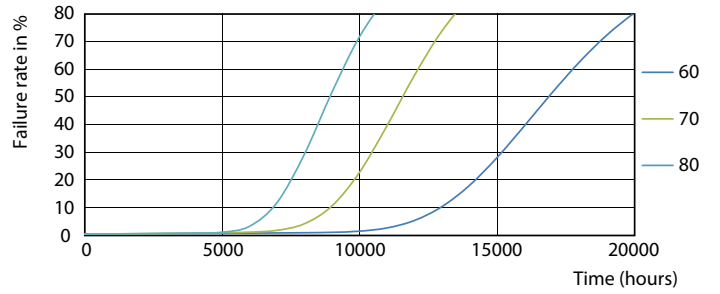

Essential LEDtube

Lifetime

LEDtube 16W G13 740 T8 AP I G