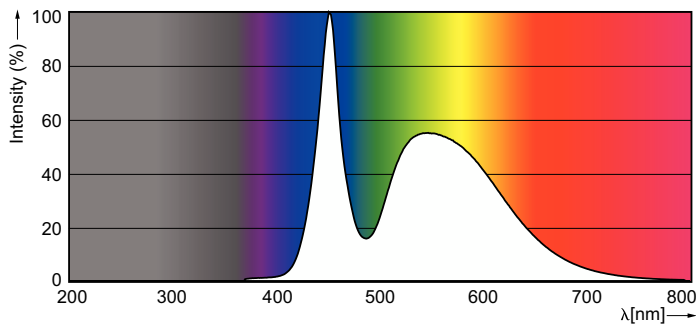

General uniform lighting - LEDtube 1200mm 16W 765 T8 AP I G

Spectral Power Distribution Colour - LEDtube 1200mm 16W 765 T8 AP I G