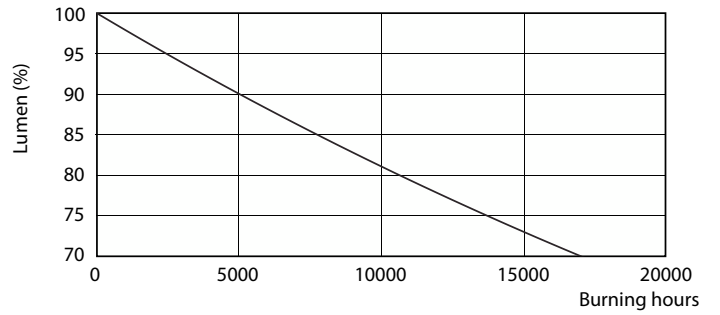

Product data

General Information	
Cap-Base	G13 [Medium Bi-Pin Fluorescent]
Nominal lifetime	15,000 hour(s)
Switching Cycle	50,000
Lighting Technology	LED
Light Technical	
Color Code	765 [CCT of 6500K]
Beam Angle (Nom)	240 degree(s)
Luminous Flux	1,600 lm
Color Designation	Cool Daylight
Luminous Efficacy (rated) (Nom)	100.00 lm/W
Correlated Color Temperature (Nom)	6500 K
Color Consistency	<7
Color rendering index (CRI)	70
LLMF At End Of Nominal Lifetime (Nom)	70 %
Operating and Electrical	
Line Frequency	50 to 60 Hz
Input Frequency	50 to 60 Hz
Power Consumption	16 W
Starting Time (Nom)	0.5 s
Warm-up time to 60% light	0.5 s

Spectral Power Distribution Colour - LEDtube 1200mm 16W 765 T8 AP I G

Essential LEDtube

Lifetime

LEDtube 16W G13 740 T8 AP I G

LEDtube 16W G13 740 T8 AP I G

LEDtube 16W G13 740 T8 AP I G

Lumen Maintenance Diagram - LEDtube 1200mm 16W 765 T8 AP I G