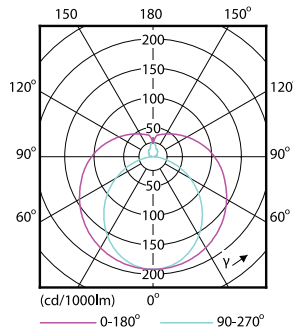

Product data

General Information	
Cap-Base	G13 [Medium Bi-Pin Fluorescent]
Nominal lifetime	15,000 hour(s)
Switching Cycle	50,000
Lighting Technology	LED
Light Technical	
Color Code	765 [CCT of 6500K]
Beam Angle (Nom)	240 degree(s)
Luminous Flux	1,600 lm
Color Designation	Cool Daylight
Luminous Efficacy (rated) (Nom)	100.00 lm/W
Correlated Color Temperature (Nom)	6500 K
Color Consistency	<7
Color rendering index (CRI)	70
LLMF At End Of Nominal Lifetime (Nom)	70 %
Operating and Electrical	
Line Frequency	50 to 60 Hz
Input Frequency	50 to 60 Hz
Power Consumption	16 W
Starting Time (Nom)	0.5 s
Warm-up time to 60% light	0.5 s

Product	D1	D2	A1	A2	A3	C	D
LEDtube 1200mm	25.68	28 mm	1,198	1,205	1,212	1,212	27.8
16W 765 T8 AP I G	mm		mm	mm	mm	mm	mm

Photometric data

General uniform lighting - LEDtube 1200mm 16W 765 T8 AP I G

Light Distribution Diagram - LEDtube 1200mm 16W 765 T8 AP I G