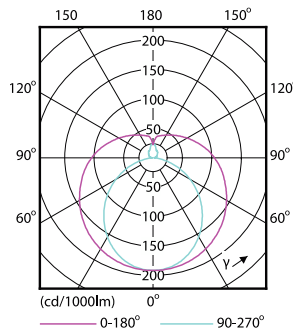

Ecofit Ledtubes T8

Approval Marks	RoHS compliance KEMA Keur certificate
Energy Consumption kWh/1000 h	16 kWh
EU RoHS compliant	Yes
EyeComfort	Yes
LED Innovations	EyeComfort

Product Data

Order product name	16W (36W) G13 Cool daylight Linear tube
Full product name	16W (36W) G13 Cool daylight Linear tube
Full product code	871869652503600

Order code	929001184608
Material Nr. (12NC)	929001184608
Numerator - Quantity Per Pack	1
Net Weight (Piece)	0.170 kg
EAN/UPC - Product/Case	8718696525036
Numerator - Packs per outer box	10
EAN/UPC - Case	8718696525043

Dimensional drawing

Product	D1	D2	A1	A2	A3	C	D
16W (36W) G13	25.68	28 mm	1198	1205	1212	1212	27.8
Cool daylight	mm		mm	mm	mm	mm	mm
Linear tube							

Photometric data

Light Distribution Diagram - LEDtube 1200mm 16W 765 T8 AP C G