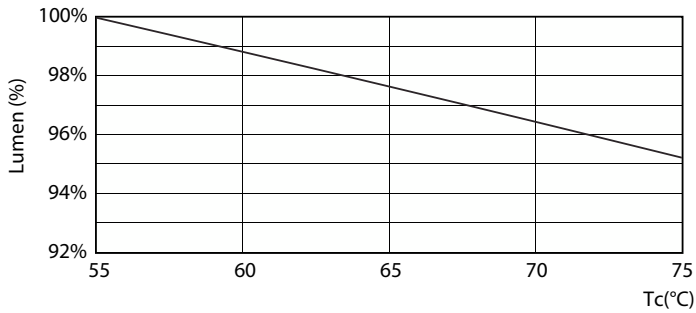

Lumen Maintenance Diagram - LEDtube 1200mm 16W 740 T8 AP I G