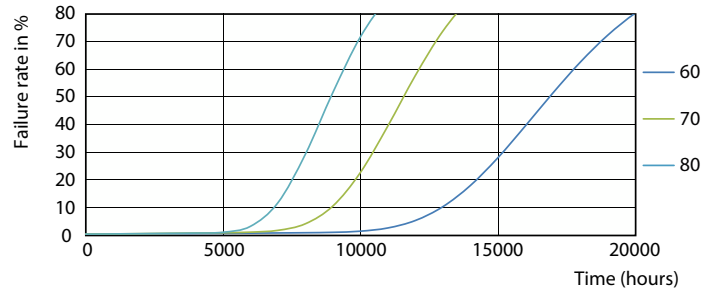

Essential LEDtube

Lifetime

LEDtube 16W G13 740 T8 AP I G