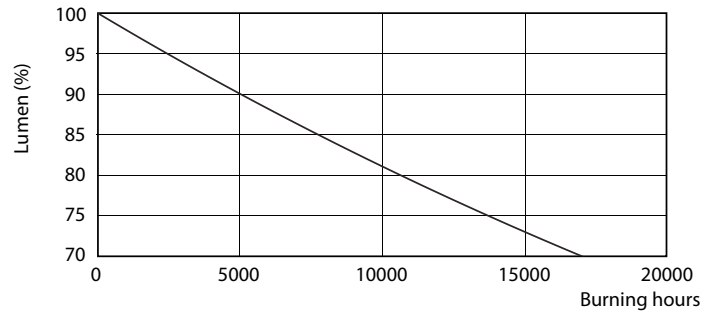

Lumen Maintenance Diagram - LEDtube 1200mm 16W 740 T8 AP I G

LEDtube 16W G13 740 T8 AP I G