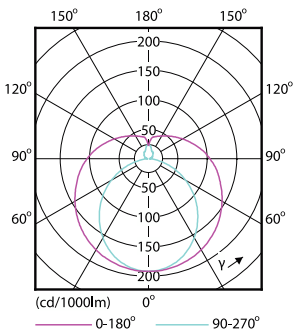

Photometric data

Light Distribution Diagram - LEDtube 1200mm 16W 740 T8 AP I G