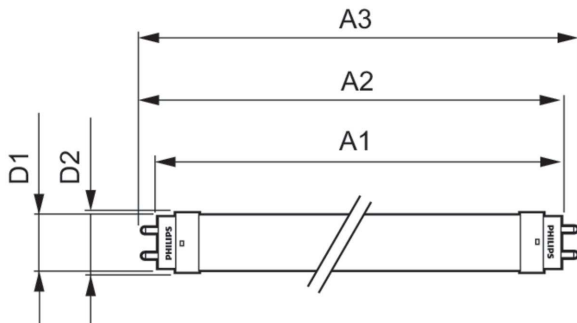

### Product data

General Information		Power Factor (Fraction)		0.5
Cap-Base	G13 [Medium Bi-Pin Fluorescent]	Voltage (Nom)	220-240 V	
Nominal lifetime	15,000 hour(s)	Ballast Compatibility	EM	
Switching Cycle	50,000	<b>Temperature</b>		
Lighting Technology	LED	Ambient temperature range	-20 °C to 45 °C	
<b>Light Technical</b>		T-Case Maximum (Nom)	60 °C	
Color Code	740 [CCT of 4000K]	<b>Controls and Dimming</b>		
Beam Angle (Nom)	240 degree(s)	Dimmable	No	
Luminous Flux	1,600 lm	<b>Mechanical and Housing</b>		
Luminous Efficacy (rated) (Nom)	100.00 lm/W	Bulb Finish	Frosted	
Color Designation	Cool White (CW)	Bulb Material	Glass	
Correlated Color Temperature (Nom)	4000 K	Product Length	1,200 mm	
Color Consistency	<7	Bulb Shape	T8	
Color rendering index (CRI)	70	<b>Approval and Application</b>		
LLMF At End Of Nominal Lifetime (Nom)	70 %	Energy Saving Product	Yes	
<b>Operating and Electrical</b>		Suitable For Accent Lighting	No	
Line Frequency	50 to 60 Hz	Approval Marks	RoHS compliance KEMA Keur certificate	
Input Frequency	50 to 60 Hz	Energy Consumption kWh/1000 h	16 kWh	
Power Consumption	16 W	EU RoHS compliant	Yes	
Starting Time (Nom)	0.5 s			
Warm-up time to 60% light	0.5 s			

## Dimensional drawing

Product	D1	D2	A1	A2	A3	C	D
LEDtube 1200mm	25.68	28 mm	1,198	1,205	1,212	1,212	27.8
16W 740 T8 AP I G	mm		mm	mm	mm	mm	mm