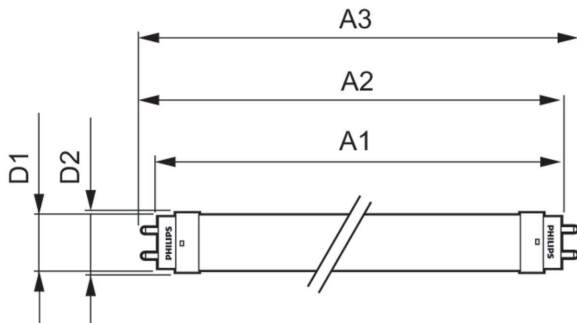

Product data

General Information		Power Factor (Fraction)		0.5
Cap-Base	G13 [Medium Bi-Pin Fluorescent]	Voltage (Nom)	220-240 V	
Nominal lifetime	15,000 hour(s)	Ballast Compatibility	EM	
Switching Cycle	50,000	Temperature		
Lighting Technology	LED	Ambient temperature range	-20 °C to 45 °C	
Light Technical		T-Case Maximum (Nom)	60 °C	
Color Code	740 [CCT of 4000K]	Controls and Dimming		
Beam Angle (Nom)	240 degree(s)	Dimmable	No	
Luminous Flux	1,600 lm	Mechanical and Housing		
Luminous Efficacy (rated) (Nom)	100.00 lm/W	Bulb Finish	Frosted	
Color Designation	Cool White (CW)	Bulb Material	Glass	
Correlated Color Temperature (Nom)	4000 K	Product Length	1,200 mm	
Color Consistency	<7	Bulb Shape	T8	
Color rendering index (CRI)	70	Approval and Application		
LLMF At End Of Nominal Lifetime (Nom)	70 %	Energy Saving Product	Yes	
Operating and Electrical		Suitable For Accent Lighting	No	
Line Frequency	50 to 60 Hz	Approval Marks	RoHS compliance KEMA Keur certificate	
Input Frequency	50 to 60 Hz	Energy Consumption kWh/1000 h	16 kWh	
Power Consumption	16 W	EU RoHS compliant	Yes	
Starting Time (Nom)	0.5 s			
Warm-up time to 60% light	0.5 s			

Product	D1	D2	A1	A2	A3	C	D
LEDtube 1200mm	25.68	28 mm	1,198	1,205	1,212	1,212	27.8
16W 740 T8 AP I G	mm		mm	mm	mm	mm	mm

Photometric data

Light Distribution Diagram - LEDtube 1200mm 16W 740 T8 AP I G

General uniform lighting - LEDtube 1200mm 16W 740 T8 AP I G