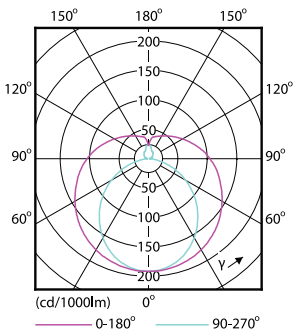

Product data

General Information		Power Factor (Fraction)		0.5
Cap-Base	G13 [Medium Bi-Pin Fluorescent]	Voltage (Nom)	220-240 V	
Nominal lifetime	15,000 hour(s)	Ballast Compatibility	EM	
Switching Cycle	50,000	Temperature		
Lighting Technology	LED	Ambient temperature range	-20 °C to 45 °C	
Light Technical		T-Case Maximum (Nom)	60 °C	
Color Code	740 [CCT of 4000K]	Controls and Dimming		
Beam Angle (Nom)	240 degree(s)	Dimmable	No	
Luminous Flux	1,600 lm	Mechanical and Housing		
Luminous Efficacy (rated) (Nom)	100.00 lm/W	Bulb Finish	Frosted	
Color Designation	Cool White (CW)	Bulb Material	Glass	
Correlated Color Temperature (Nom)	4000 K	Product Length	1,200 mm	
Color Consistency	<7	Bulb Shape	T8	
Color rendering index (CRI)	70	Approval and Application		
LLMF At End Of Nominal Lifetime (Nom)	70 %	Energy Saving Product	Yes	
Operating and Electrical		Suitable For Accent Lighting	No	
Line Frequency	50 to 60 Hz	Approval Marks	RoHS compliance KEMA Keur certificate	
Input Frequency	50 to 60 Hz	Energy Consumption kWh/1000 h	16 kWh	
Power Consumption	16 W	EU RoHS compliant	Yes	
Starting Time (Nom)	0.5 s			
Warm-up time to 60% light	0.5 s			

Product	D1	D2	A1	A2	A3	C	D
LEDtube 1200mm	25.68	28 mm	1,198	1,205	1,212	1,212	27.8
16W 740 T8 AP I G	mm		mm	mm	mm	mm	mm

Photometric data

Light Distribution Diagram - LEDtube 1200mm 16W 740 T8 AP I G

General uniform lighting - LEDtube 1200mm 16W 740 T8 AP I G