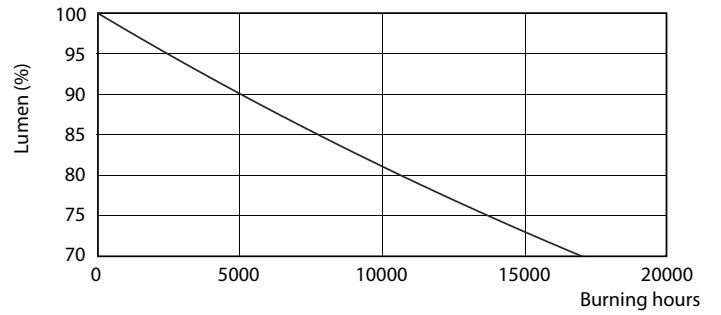

LEDtube 16W G13 740 T8 AP I G