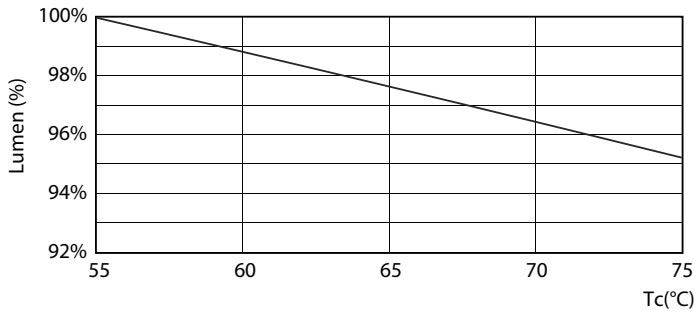

Product data

General Information		Power Factor (Fraction)		0.5
Cap-Base	G13 [Medium Bi-Pin Fluorescent]	Voltage (Nom)	220-240 V	
Nominal lifetime	15,000 hour(s)	Ballast Compatibility	EM	
Switching Cycle	50,000	Temperature		
Lighting Technology	LED	Ambient temperature range	-20 °C to 45 °C	
Light Technical		T-Case Maximum (Nom)	60 °C	
Color Code	740 [CCT of 4000K]	Controls and Dimming		
Beam Angle (Nom)	240 degree(s)	Dimmable	No	
Luminous Flux	1,600 lm	Mechanical and Housing		
Luminous Efficacy (rated) (Nom)	100.00 lm/W	Bulb Finish	Frosted	
Color Designation	Cool White (CW)	Bulb Material	Glass	
Correlated Color Temperature (Nom)	4000 K	Product Length	1,200 mm	
Color Consistency	<7	Bulb Shape	T8	
Color rendering index (CRI)	70	Approval and Application		
LLMF At End Of Nominal Lifetime (Nom)	70 %	Energy Saving Product	Yes	
Operating and Electrical		Suitable For Accent Lighting	No	
Line Frequency	50 to 60 Hz	Approval Marks	RoHS compliance KEMA Keur certificate	
Input Frequency	50 to 60 Hz	Energy Consumption kWh/1000 h	16 kWh	
Power Consumption	16 W	EU RoHS compliant	Yes	
Starting Time (Nom)	0.5 s			
Warm-up time to 60% light	0.5 s			

Spectral Power Distribution Colour - LEDtube 1200mm 16W 740 T8 AP I G

Essential LEDtube

Lifetime

LEDtube 16W G13 740 T8 AP I G

LEDtube 16W G13 740 T8 AP I G

Lumen Maintenance Diagram - LEDtube 1200mm 16W 740 T8 AP I G