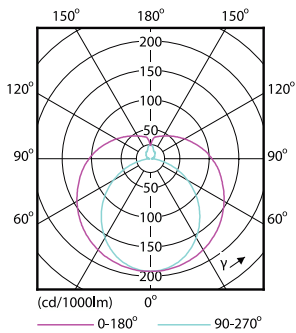

Product data

General Information		Power Factor (Fraction)		0.5
Cap-Base	G13 [Medium Bi-Pin Fluorescent]	Voltage (Nom)	220-240 V	
Nominal lifetime	15000 hour(s)	Ballast Compatibility	EM	
Switching Cycle	50000	Temperature		
Lighting Technology	LED	Ambient temperature range	-20 °C to 45 °C	
Light Technical		T-Case Maximum (Nom)	60 °C	
Color Code	740 [CCT of 4000K]	Controls and Dimming		
Beam Angle (Nom)	240 degree(s)	Dimmable	No	
Luminous Flux	1600 lm	Mechanical and Housing		
Luminous Efficacy (rated) (Nom)	100.00 lm/W	Bulb Finish	Frosted	
Color Designation	Cool White (CW)	Bulb Material	Glass	
Correlated Color Temperature (Nom)	4000 K	Product Length	1200 mm	
Color Consistency	<7	Bulb Shape	T8	
Color rendering index (CRI)	70	Approval and Application		
LLMF At End Of Nominal Lifetime (Nom)	70 %	Energy Saving Product	Yes	
Operating and Electrical		Suitable For Accent Lighting	No	
Line Frequency	50 to 60 Hz	Approval Marks	RoHS compliance KEMA Keur certificate	
Input Frequency	50 to 60 Hz	Energy Consumption kWh/1000 h	16 kWh	
Power Consumption	16 W	EU RoHS compliant	Yes	
Starting Time (Nom)	0.5 s			
Warm-up time to 60% light	0.5 s			

Product	D1	D2	A1	A2	A3	C	D
LEDtube 1200mm	25.68	28 mm	1198	1205	1212	1212	27.8
16W 740 T8 AP I G	mm		mm	mm	mm	mm	mm

Photometric data

Light Distribution Diagram - LEDtube 1200mm 16W 740 T8 AP I G

General uniform lighting - LEDtube 1200mm 16W 740 T8 AP I G