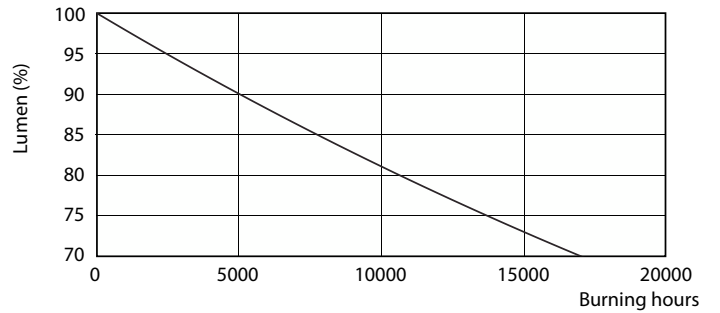

Product data

General Information		Power Factor (Fraction)		0.5
Cap-Base	G13 [Medium Bi-Pin Fluorescent]	Voltage (Nom)	220-240 V	
Nominal lifetime	15000 hour(s)	Ballast Compatibility	EM	
Switching Cycle	50000	Temperature		
Lighting Technology	LED	Ambient temperature range	-20 °C to 45 °C	
Light Technical		T-Case Maximum (Nom)	60 °C	
Color Code	740 [CCT of 4000K]	Controls and Dimming		
Beam Angle (Nom)	240 degree(s)	Dimmable	No	
Luminous Flux	1600 lm	Mechanical and Housing		
Luminous Efficacy (rated) (Nom)	100.00 lm/W	Bulb Finish	Frosted	
Color Designation	Cool White (CW)	Bulb Material	Glass	
Correlated Color Temperature (Nom)	4000 K	Product Length	1200 mm	
Color Consistency	<7	Bulb Shape	T8	
Color rendering index (CRI)	70	Approval and Application		
LLMF At End Of Nominal Lifetime (Nom)	70 %	Energy Saving Product	Yes	
Operating and Electrical		Suitable For Accent Lighting	No	
Line Frequency	50 to 60 Hz	Approval Marks	RoHS compliance KEMA Keur certificate	
Input Frequency	50 to 60 Hz	Energy Consumption kWh/1000 h	16 kWh	
Power Consumption	16 W	EU RoHS compliant	Yes	
Starting Time (Nom)	0.5 s			
Warm-up time to 60% light	0.5 s			

Spectral Power Distribution Colour - LEDtube 1200mm 16W 740 T8 AP I G

Essential LEDtube

Lifetime

LEDtube 16W G13 740 T8 AP I G

LEDtube 16W G13 740 T8 AP I G

LEDtube 16W G13 740 T8 AP I G

Lumen Maintenance Diagram - LEDtube 1200mm 16W 740 T8 AP I G