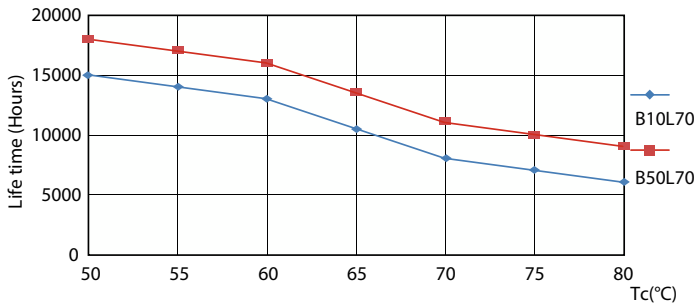

Product data

General Information		Power Factor (Fraction)		0.5
Cap-Base	G13 [Medium Bi-Pin Fluorescent]	Voltage (Nom)	220-240 V	
Nominal lifetime	15000 hour(s)	Ballast Compatibility	EM	
Switching Cycle	50000	Temperature		
Lighting Technology	LED	Ambient temperature range	-20 °C to 45 °C	
Light Technical		T-Case Maximum (Nom)	60 °C	
Color Code	740 [CCT of 4000K]	Controls and Dimming		
Beam Angle (Nom)	240 degree(s)	Dimmable	No	
Luminous Flux	1600 lm	Mechanical and Housing		
Luminous Efficacy (rated) (Nom)	100.00 lm/W	Bulb Finish	Frosted	
Color Designation	Cool White (CW)	Bulb Material	Glass	
Correlated Color Temperature (Nom)	4000 K	Product Length	1200 mm	
Color Consistency	<7	Bulb Shape	T8	
Color rendering index (CRI)	70	Approval and Application		
LLMF At End Of Nominal Lifetime (Nom)	70 %	Energy Saving Product	Yes	
Operating and Electrical		Suitable For Accent Lighting	No	
Line Frequency	50 to 60 Hz	Approval Marks	RoHS compliance KEMA Keur certificate	
Input Frequency	50 to 60 Hz	Energy Consumption kWh/1000 h	16 kWh	
Power Consumption	16 W	EU RoHS compliant	Yes	
Starting Time (Nom)	0.5 s			
Warm-up time to 60% light	0.5 s			

Spectral Power Distribution Colour - LEDtube 1200mm 16W 740 T8 AP I G

Essential LEDtube

Lifetime

LEDtube 16W G13 740 T8 AP I G

LEDtube 16W G13 740 T8 AP I G

LEDtube 16W G13 740 T8 AP I G

Lumen Maintenance Diagram - LEDtube 1200mm 16W 740 T8 AP I G