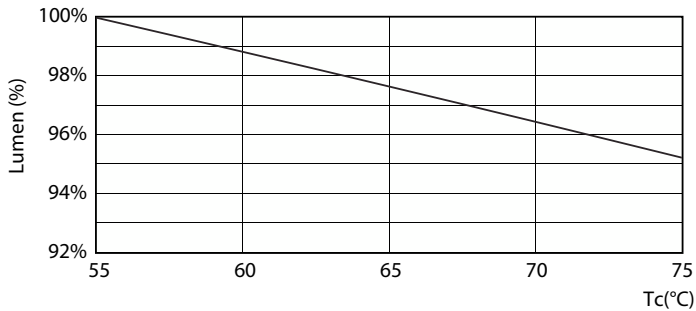

Product data

General Information		Power Factor (Fraction)		0.5
Cap-Base	G13 [Medium Bi-Pin Fluorescent]	Voltage (Nom)	220-240 V	
Nominal lifetime	15000 hour(s)	Ballast Compatibility	EM	
Switching Cycle	50000	Temperature		
Lighting Technology	LED	Ambient temperature range	-20 °C to 45 °C	
Light Technical		T-Case Maximum (Nom)	60 °C	
Color Code	740 [CCT of 4000K]	Controls and Dimming		
Beam Angle (Nom)	240 degree(s)	Dimmable	No	
Luminous Flux	1600 lm	Mechanical and Housing		
Luminous Efficacy (rated) (Nom)	100.00 lm/W	Bulb Finish	Frosted	
Color Designation	Cool White (CW)	Bulb Material	Glass	
Correlated Color Temperature (Nom)	4000 K	Product Length	1200 mm	
Color Consistency	<7	Bulb Shape	T8	
Color rendering index (CRI)	70	Approval and Application		
LLMF At End Of Nominal Lifetime (Nom)	70 %	Energy Saving Product	Yes	
Operating and Electrical		Suitable For Accent Lighting	No	
Line Frequency	50 to 60 Hz	Approval Marks	RoHS compliance KEMA Keur certificate	
Input Frequency	50 to 60 Hz	Energy Consumption kWh/1000 h	16 kWh	
Power Consumption	16 W	EU RoHS compliant	Yes	
Starting Time (Nom)	0.5 s			
Warm-up time to 60% light	0.5 s			

Spectral Power Distribution Colour - LEDtube 1200mm 16W 740 T8 AP I G

Essential LEDtube

Lifetime

LEDtube 16W G13 740 T8 AP I G

LEDtube 16W G13 740 T8 AP I G

LEDtube 16W G13 740 T8 AP I G

Lumen Maintenance Diagram - LEDtube 1200mm 16W 740 T8 AP I G