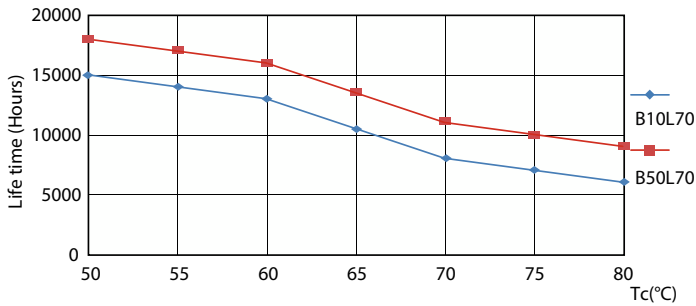

Product data

General Information		Power Factor (Fraction)		0.5
Cap-Base	G13 [Medium Bi-Pin Fluorescent]	Voltage (Nom)	220-240 V	
Nominal lifetime	15,000 hour(s)	Ballast Compatibility	EM	
Switching Cycle	50,000	Temperature		
Lighting Technology	LED	Ambient temperature range	-20 °C to 45 °C	
Light Technical		T-Case Maximum (Nom)	60 °C	
Color Code	740 [CCT of 4000K]	Controls and Dimming		
Beam Angle (Nom)	240 degree(s)	Dimmable	No	
Luminous Flux	1,600 lm	Mechanical and Housing		
Color Designation	Cool White (CW)	Bulb Finish	Frosted	
Luminous Efficacy (rated) (Nom)	100.00 lm/W	Bulb Material	Glass	
Correlated Color Temperature (Nom)	4000 K	Product Length	1,200 mm	
Color Consistency	<7	Bulb Shape	T8	
Color rendering index (CRI)	70	Approval and Application		
LLMF At End Of Nominal Lifetime (Nom)	70 %	Energy Saving Product	Yes	
Operating and Electrical		Suitable For Accent Lighting	No	
Line Frequency	50 to 60 Hz	Approval Marks	RoHS compliance KEMA Keur certificate	
Input Frequency	50 to 60 Hz	Energy Consumption kWh/1000 h	16 kWh	
Power Consumption	16 W	EU RoHS compliant	Yes	
Starting Time (Nom)	0.5 s			
Warm-up time to 60% light	0.5 s			

Spectral Power Distribution Colour - LEDtube 1200mm 16W 740 T8 AP I G

Essential LEDtube

Lifetime

LEDtube 16W G13 740 T8 AP I G

LEDtube 16W G13 740 T8 AP I G

LEDtube 16W G13 740 T8 AP I G

Lumen Maintenance Diagram - LEDtube 1200mm 16W 740 T8 AP I G