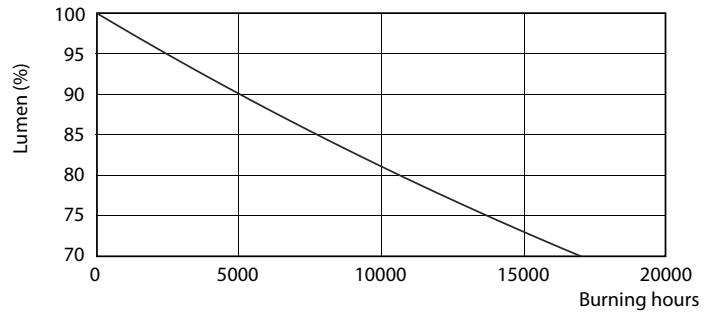

Product data

General Information		Power Factor (Fraction)		0.5
Cap-Base	G13 [Medium Bi-Pin Fluorescent]	Voltage (Nom)	220-240 V	
Nominal lifetime	15,000 hour(s)	Ballast Compatibility	EM	
Switching Cycle	50,000	Temperature		
Lighting Technology	LED	Ambient temperature range	-20 °C to 45 °C	
Light Technical		T-Case Maximum (Nom)	60 °C	
Color Code	740 [CCT of 4000K]	Controls and Dimming		
Beam Angle (Nom)	240 degree(s)	Dimmable	No	
Luminous Flux	1,600 lm	Mechanical and Housing		
Color Designation	Cool White (CW)	Bulb Finish	Frosted	
Luminous Efficacy (rated) (Nom)	100.00 lm/W	Bulb Material	Glass	
Correlated Color Temperature (Nom)	4000 K	Product Length	1,200 mm	
Color Consistency	<7	Bulb Shape	T8	
Color rendering index (CRI)	70	Approval and Application		
LLMF At End Of Nominal Lifetime (Nom)	70 %	Energy Saving Product	Yes	
Operating and Electrical		Suitable For Accent Lighting	No	
Line Frequency	50 to 60 Hz	Approval Marks	RoHS compliance KEMA Keur certificate	
Input Frequency	50 to 60 Hz	Energy Consumption kWh/1000 h	16 kWh	
Power Consumption	16 W	EU RoHS compliant	Yes	
Starting Time (Nom)	0.5 s			
Warm-up time to 60% light	0.5 s			

Spectral Power Distribution Colour - LEDtube 1200mm 16W 740 T8 AP I G

Essential LEDtube

Lifetime

LEDtube 16W G13 740 T8 AP I G

LEDtube 16W G13 740 T8 AP I G

LEDtube 16W G13 740 T8 AP I G

Lumen Maintenance Diagram - LEDtube 1200mm 16W 740 T8 AP I G