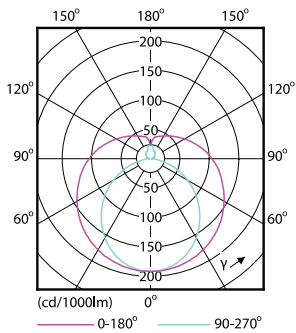

Product data

General Information		Power Factor (Fraction)		0.5
Cap-Base	G13 [Medium Bi-Pin Fluorescent]	Voltage (Nom)	220-240 V	
Nominal lifetime	15,000 hour(s)	Ballast Compatibility	EM	
Switching Cycle	50,000	Temperature		
Lighting Technology	LED	Ambient temperature range	-20 °C to 45 °C	
Light Technical		T-Case Maximum (Nom)	60 °C	
Color Code	740 [CCT of 4000K]	Controls and Dimming		
Beam Angle (Nom)	240 degree(s)	Dimmable	No	
Luminous Flux	1,600 lm	Mechanical and Housing		
Color Designation	Cool White (CW)	Bulb Finish	Frosted	
Luminous Efficacy (rated) (Nom)	100.00 lm/W	Bulb Material	Glass	
Correlated Color Temperature (Nom)	4000 K	Product Length	1,200 mm	
Color Consistency	<7	Bulb Shape	T8	
Color rendering index (CRI)	70	Approval and Application		
LLMF At End Of Nominal Lifetime (Nom)	70 %	Energy Saving Product	Yes	
Operating and Electrical		Suitable For Accent Lighting	No	
Line Frequency	50 to 60 Hz	Approval Marks	RoHS compliance KEMA Keur certificate	
Input Frequency	50 to 60 Hz	Energy Consumption kWh/1000 h	16 kWh	
Power Consumption	16 W	EU RoHS compliant	Yes	
Starting Time (Nom)	0.5 s			
Warm-up time to 60% light	0.5 s			

Product	D1	D2	A1	A2	A3	C	D
LEDtube 1200mm	25.68	28 mm	1,198	1,205	1,212	1,212	27.8
16W 740 T8 AP I G	mm		mm	mm	mm	mm	mm

Photometric data

Light Distribution Diagram - LEDtube 1200mm 16W 740 T8 AP I G

General uniform lighting - LEDtube 1200mm 16W 740 T8 AP I G