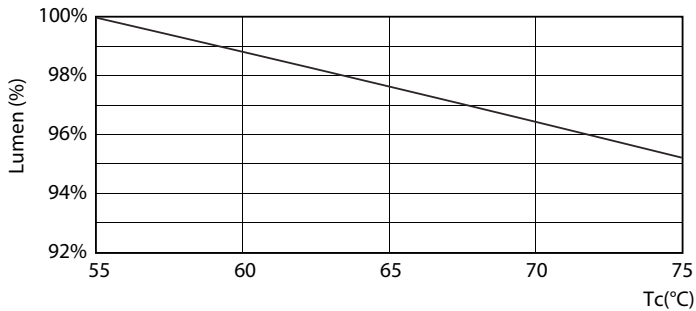

Product data

General Information		Power Factor (Fraction)		0.5
Cap-Base	G13 [Medium Bi-Pin Fluorescent]	Voltage (Nom)	220-240 V	
Nominal lifetime	15,000 hour(s)	Ballast Compatibility	EM	
Switching Cycle	50,000	Temperature		
Lighting Technology	LED	Ambient temperature range	-20 °C to 45 °C	
Light Technical		T-Case Maximum (Nom)	60 °C	
Color Code	740 [CCT of 4000K]	Controls and Dimming		
Beam Angle (Nom)	240 degree(s)	Dimmable	No	
Luminous Flux	1,600 lm	Mechanical and Housing		
Color Designation	Cool White (CW)	Bulb Finish	Frosted	
Luminous Efficacy (rated) (Nom)	100.00 lm/W	Bulb Material	Glass	
Correlated Color Temperature (Nom)	4000 K	Product Length	1,200 mm	
Color Consistency	<7	Bulb Shape	T8	
Color rendering index (CRI)	70	Approval and Application		
LLMF At End Of Nominal Lifetime (Nom)	70 %	Energy Saving Product	Yes	
Operating and Electrical		Suitable For Accent Lighting	No	
Line Frequency	50 to 60 Hz	Approval Marks	RoHS compliance KEMA Keur certificate	
Input Frequency	50 to 60 Hz	Energy Consumption kWh/1000 h	16 kWh	
Power Consumption	16 W	EU RoHS compliant	Yes	
Starting Time (Nom)	0.5 s			
Warm-up time to 60% light	0.5 s			

Spectral Power Distribution Colour - LEDtube 1200mm 16W 740 T8 AP I G

Essential LEDtube

Lifetime

LEDtube 16W G13 740 T8 AP I G

LEDtube 16W G13 740 T8 AP I G

LEDtube 16W G13 740 T8 AP I G

Lumen Maintenance Diagram - LEDtube 1200mm 16W 740 T8 AP I G