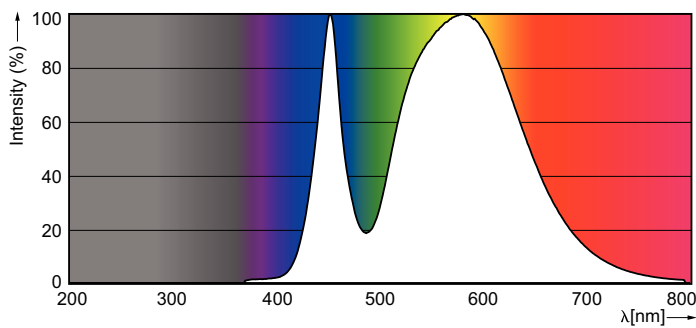

Spectral Power Distribution Colour - LEDtube 1200mm 16W 740 T8 AP I G