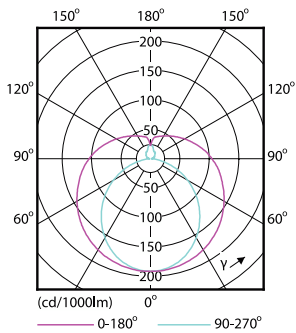

Essential LEDtube

EyeComfort	Yes
LED Innovations	EyeComfort
Product Data	
Order product name	LEDtube 1200mm 16W 740 T8 AP I G
Full product name	LEDtube 1200mm 16W 740 T8 AP I G
Full product code	871869659996900
Order code	59996900

Material Nr. (12NC)	929001184538
Numerator - Quantity Per Pack	1
Net Weight (Piece)	0.170 kg
EAN/UPC - Product/Case	8718696599969
Numerator - Packs per outer box	20
EAN/UPC - Case	8718696599976

Dimensional drawing

Product	D1	D2	A1	A2	A3	C	D
LEDtube 1200mm	25.68	28 mm	1,198	1,205	1,212	1,212	27.8
16W 740 T8 AP I G	mm		mm	mm	mm	mm	mm

Photometric data

Light Distribution Diagram - LEDtube 1200mm 16W 740 T8 AP I G