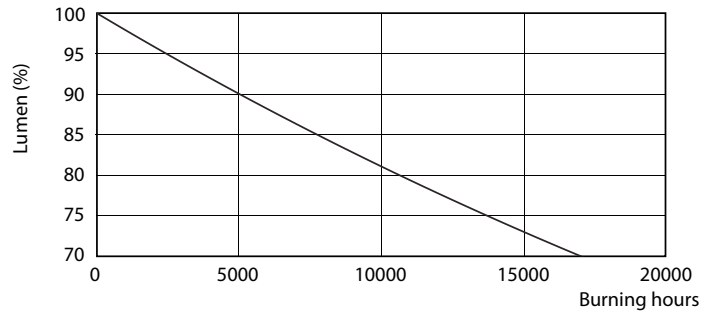

LEDtube 16W G13 740 T8 AP I G