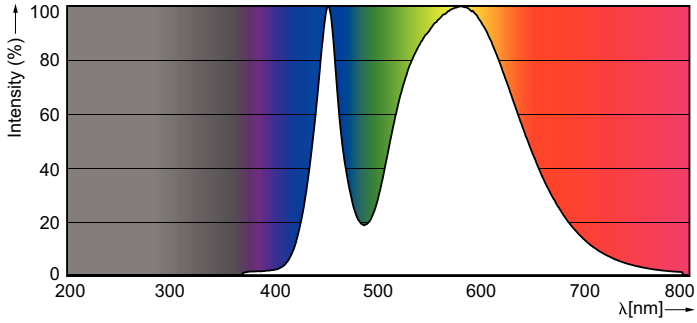

## Photometric data

Spectral Power Distribution Colour - LEDtube 1200mm 16W 740 T8 AP C G