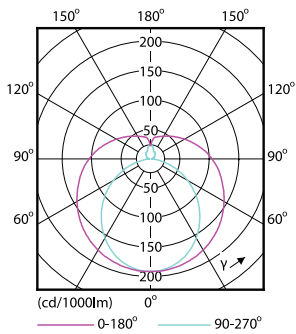

Photometric data

Light Distribution Diagram - LEDtube 1200mm 16W 740 T8 AP C G

General uniform lighting - LEDtube 1200mm 16W 740 T8 AP C G