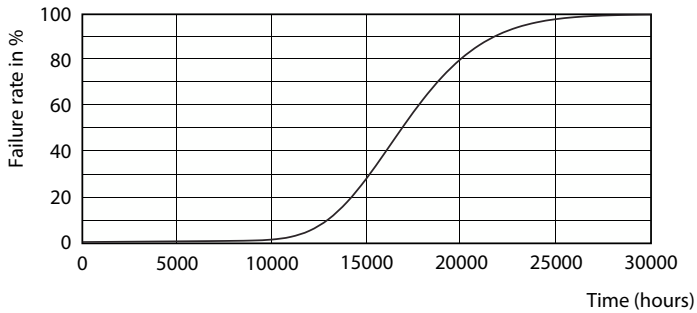

Lifetime

LEDtube 16W G13 740 T8 AP I G