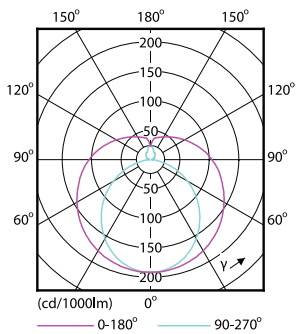

Product data

General Information		Power Consumption	
Cap-Base	G13 [Medium Bi-Pin Fluorescent]	Power Consumption	16 W
Nominal lifetime	15,000 hour(s)	Starting Time (Nom)	0.5 s
Switching Cycle	50,000	Warm-up time to 60% light	0.5 s
Rated Lifetime (Hours)	15,000 hour(s)	Power Factor (Fraction)	0.5
Lighting Technology	LED	Voltage (Nom)	220-240 V
EU RoHS compliant	Yes	Temperature	
Light Technical		Ambient temperature range	-20 °C to 45 °C
Color Code	740 [CCT of 4000K]	T-Case Maximum (Nom)	60 °C
Beam Angle (Nom)	240 degree(s)	Controls and Dimming	
Luminous Flux	1,600 lm	Dimmable	No
Color Designation	Cool White (CW)	Mechanical and Housing	
Correlated Color Temperature (Nom)	4000 K	Product Length	1,200 mm
Luminous Efficacy (rated) (Nom)	100.00 lm/W	Bulb Shape	T8
Color Consistency	<7	Approval and Application	
Color rendering index (CRI)	73	Energy Saving Product	Yes
LLMF At End Of Nominal Lifetime (Nom)	70 %	Suitable For Accent Lighting	No
Operating and Electrical		Approval Marks	RoHS compliance KEMA Keur certificate
Line Frequency	50 to 60 Hz		
Input Frequency	50 to 60 Hz		

Photometric data

Light Distribution Diagram - LEDtube 1200mm 16W 740 T8 AP C G

General uniform lighting - LEDtube 1200mm 16W 740 T8 AP C G

Spectral Power Distribution Colour - LEDtube 1200mm 16W 740 T8 AP C G