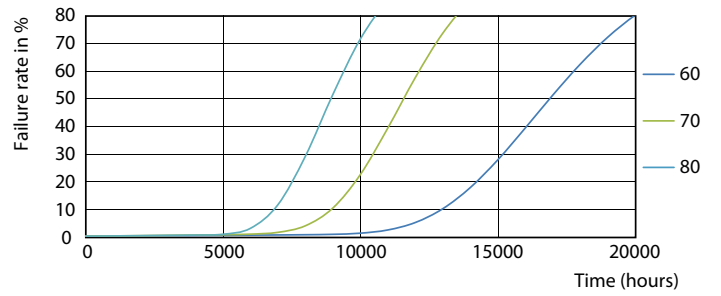

Ecofit Ledtubes T8

Lifetime

Life Expectancy Diagram - LEDtube 1200mm 16W 740 T8 AP C G