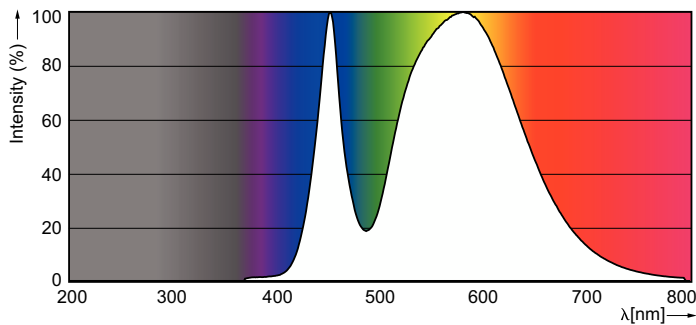

Spectral Power Distribution Colour - LEDtube 1200mm 16W 740 T8 AP C G