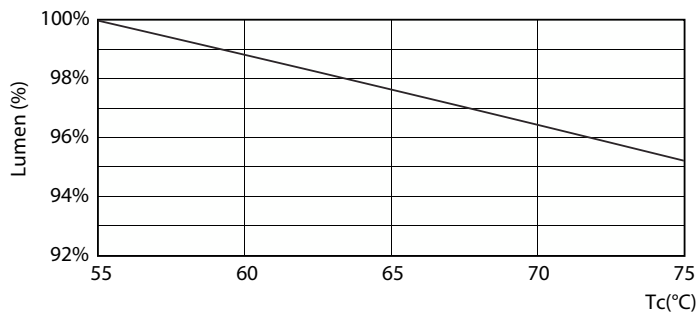

Product data

General Information		Power Consumption	
Cap-Base	G13 [Medium Bi-Pin Fluorescent]	Power Consumption	16 W
Nominal lifetime	15,000 hour(s)	Starting Time (Nom)	0.5 s
Switching Cycle	50,000	Warm-up time to 60% light	0.5 s
Rated Lifetime (Hours)	15,000 hour(s)	Power Factor (Fraction)	0.5
Lighting Technology	LED	Voltage (Nom)	220-240 V
EU RoHS compliant	Yes	Temperature	
Light Technical		Ambient temperature range	-20 °C to 45 °C
Color Code	740 [CCT of 4000K]	T-Case Maximum (Nom)	60 °C
Beam Angle (Nom)	240 degree(s)	Controls and Dimming	
Luminous Flux	1,600 lm	Dimmable	No
Color Designation	Cool White (CW)	Mechanical and Housing	
Correlated Color Temperature (Nom)	4000 K	Product Length	1,200 mm
Luminous Efficacy (rated) (Nom)	100.00 lm/W	Bulb Shape	T8
Color Consistency	<7	Approval and Application	
Color rendering index (CRI)	73	Energy Saving Product	Yes
LLMF At End Of Nominal Lifetime (Nom)	70 %	Suitable For Accent Lighting	No
Operating and Electrical		Approval Marks	RoHS compliance KEMA Keur certificate
Line Frequency	50 to 60 Hz		
Input Frequency	50 to 60 Hz		

Ecofit Ledtubes T8

Lifetime

Life Expectancy Diagram - LEDtube 1200mm 16W 740 T8 AP C G

Life Expectancy Diagram - LEDtube 1200mm 16W 740 T8 AP C G

Life Expectancy Diagram - LEDtube 1200mm 16W 740 T8 AP C G