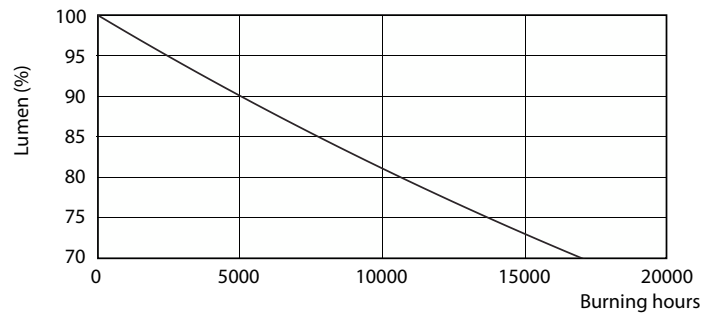

Product data

General Information		Power Consumption	
Cap-Base	G13 [Medium Bi-Pin Fluorescent]	Power Consumption	16 W
Nominal lifetime	15,000 hour(s)	Starting Time (Nom)	0.5 s
Switching Cycle	50,000	Warm-up time to 60% light	0.5 s
Rated Lifetime (Hours)	15,000 hour(s)	Power Factor (Fraction)	0.5
Lighting Technology	LED	Voltage (Nom)	220-240 V
EU RoHS compliant	Yes	Temperature	
Light Technical		Ambient temperature range	-20 °C to 45 °C
Color Code	740 [CCT of 4000K]	T-Case Maximum (Nom)	60 °C
Beam Angle (Nom)	240 degree(s)	Controls and Dimming	
Luminous Flux	1,600 lm	Dimmable	No
Color Designation	Cool White (CW)	Mechanical and Housing	
Correlated Color Temperature (Nom)	4000 K	Product Length	1,200 mm
Luminous Efficacy (rated) (Nom)	100.00 lm/W	Bulb Shape	T8
Color Consistency	<7	Approval and Application	
Color rendering index (CRI)	73	Energy Saving Product	Yes
LLMF At End Of Nominal Lifetime (Nom)	70 %	Suitable For Accent Lighting	No
Operating and Electrical		Approval Marks	RoHS compliance KEMA Keur certificate
Line Frequency	50 to 60 Hz		
Input Frequency	50 to 60 Hz		

Ecofit Ledtubes T8

Lifetime

Life Expectancy Diagram - LEDtube 1200mm 16W 740 T8 AP C G

Life Expectancy Diagram - LEDtube 1200mm 16W 740 T8 AP C G

Life Expectancy Diagram - LEDtube 1200mm 16W 740 T8 AP C G