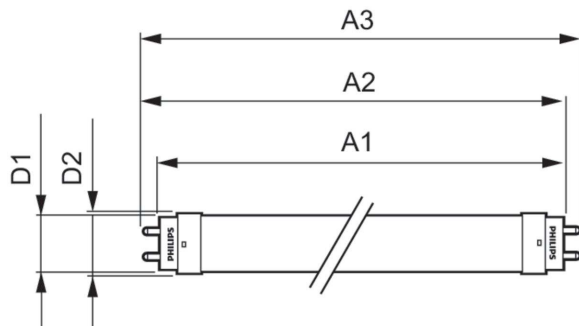

Product data

General Information		Power Consumption	
Cap-Base	G13 [Medium Bi-Pin Fluorescent]	Power Consumption	16 W
Nominal lifetime	15,000 hour(s)	Starting Time (Nom)	0.5 s
Switching Cycle	50,000	Warm-up time to 60% light	0.5 s
Rated Lifetime (Hours)	15,000 hour(s)	Power Factor (Fraction)	0.5
Lighting Technology	LED	Voltage (Nom)	220-240 V
EU RoHS compliant	Yes	Temperature	
Light Technical		Ambient temperature range	-20 °C to 45 °C
Color Code	740 [CCT of 4000K]	T-Case Maximum (Nom)	60 °C
Beam Angle (Nom)	240 degree(s)	Controls and Dimming	
Luminous Flux	1,600 lm	Dimmable	No
Color Designation	Cool White (CW)	Mechanical and Housing	
Correlated Color Temperature (Nom)	4000 K	Product Length	1,200 mm
Luminous Efficacy (rated) (Nom)	100.00 lm/W	Bulb Shape	T8
Color Consistency	<7	Approval and Application	
Color rendering index (CRI)	73	Energy Saving Product	Yes
LLMF At End Of Nominal Lifetime (Nom)	70 %	Suitable For Accent Lighting	No
Operating and Electrical		Approval Marks	RoHS compliance KEMA Keur certificate
Line Frequency	50 to 60 Hz		
Input Frequency	50 to 60 Hz		

Ecofit Ledtubes T8

Energy Consumption kWh/1000 h	16 kWh
Product Data	
Order product name	LEDtube 1200mm 16W 740 T8 AP C G
Full product name	LEDtube 1200mm 16W 740 T8 AP C G
Full product code	871869652501200
Order code	929001184508

Material Nr. (12NC)	929001184508
Numerator - Quantity Per Pack	1
EAN/UPC - Product/Case	8718696525012
Numerator - Packs per outer box	10
EAN/UPC - Case	8718696525029

Dimensional drawing

Product	D1	D2	A1	A2	A3	C	D
LEDtube 1200mm	25.68	28 mm	1,198	1,205	1,212	1,212	27.8
16W 740 T8 AP C G	mm		mm	mm	mm	mm	mm

Photometric data

Light Distribution Diagram - LEDtube 1200mm 16W 740 T8 AP C G

General uniform lighting - LEDtube 1200mm 16W 740 T8 AP C G

Spectral Power Distribution Colour - LEDtube 1200mm 16W 740 T8 AP C G