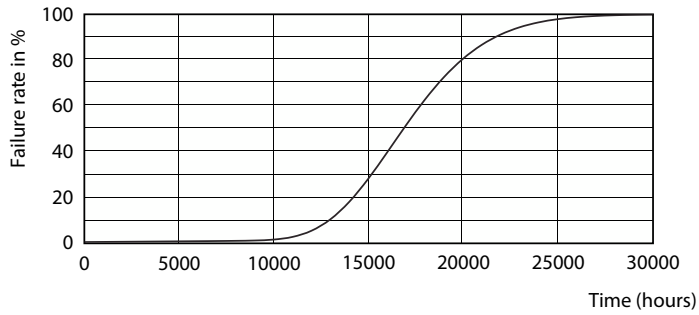

Ecofit Ledtubes T8

Lifetime

Life Expectancy Diagram - LEDtube 1200mm 16W 740 T8 AP C G