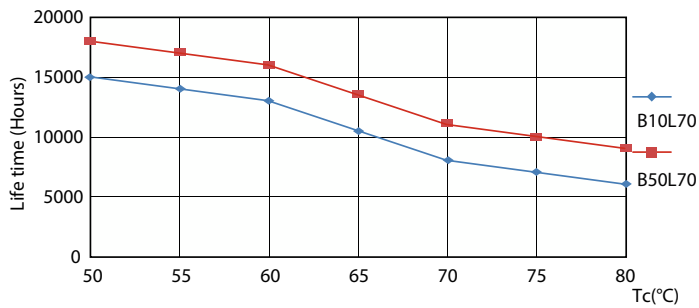

Life Expectancy Diagram - LEDtube 1200mm 16W 740 T8 AP C G